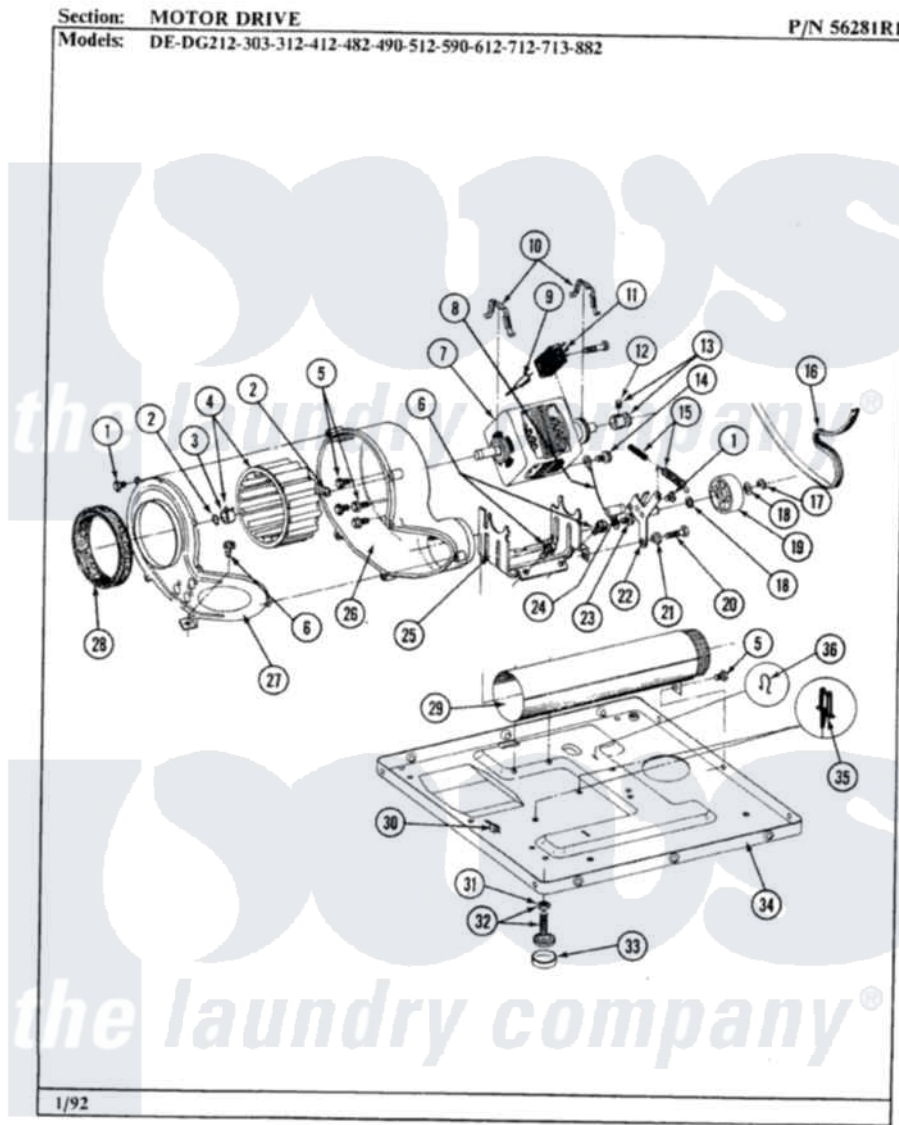

Maytag GDE412 06 - MOTOR DRIVE

-40-

Maytag [Residential Maytag GDE412 Dryer Parts](#) Parts Diagram 06 - MOTOR DRIVE
 Click on the part number to view part

Item	Original Part Number	Replaced By	Status	Part Description
1	Y312961	W10116751		Screw
2	410233	9703438		Ring-Retrn
3	312967			Clamp, Blower Housing
4	Y303836			Blower Wheel Assembly And Clamp
5	Y310632	1163839		Screw
6	Y313561			Screw---NA
7	Y303358	W10410999		Motor-Drive
8	901220			Ground Wire
9	306448		Not Available	WIRE
10	Y015825			Clip, Motor To Motor Support
11	Y303877		Not Available	SWITCH, MOTOR EXTERNAL START No.303358-2, No.303358-4, 303358-7
"	Y303879			Switch, Motor External Start
"	306207		Not Available	(PROD. No.303358-8 & No.303358-9)
12	Y053241			Set Screw, Motor Pulley

13	Y305185	6-3051850	Pulley- MO
14	910343	488234	Screw 8-32 X 1/4
15	Y303945		IDLER SPRING ASSY. W/PLUG
16	Y312959		Poly "V" Belt For Tumbler
17	312958	354987	Ring, Retaining
18	Y312527		Washer, Idler Shaft
19	Y303705	6-3037050	Pulley- ID
20	Y014874		Screw, Idler Arm And Sleeve
21	Y312894	315772	Sleeve, Idler Arm
22	Y303363	6-3033630	Idler Arm
23	211294	90767	Screw, 8A X 3/8 HeX Washer Head Tapping
24	Y313582	W10116756	Spacer
25	312897		Not Available
26	Y312893		SUPPORT, MOTOR
27	314846		Housing, Blower
"	Y312895		Not Available
28	Y312901		COVER FOR BLOWER---NA
29	Y303442		Seal, Housing Cover
30	Y310376		EXHAUST DUCT ASSEMBLY
31	Y052740	62739	Clip, Door Switch Harness
32	Y305086		Nut, Lock
33	Y314137		Adjustable Leg And Nut
34	Y303361		Not Available
35	Y313262	W10116752	Foot, Rubber
36	410490		BASE ASSY. (UPPER & LOWER)
			Retainer-
			Spring, Retainer Wire Harness