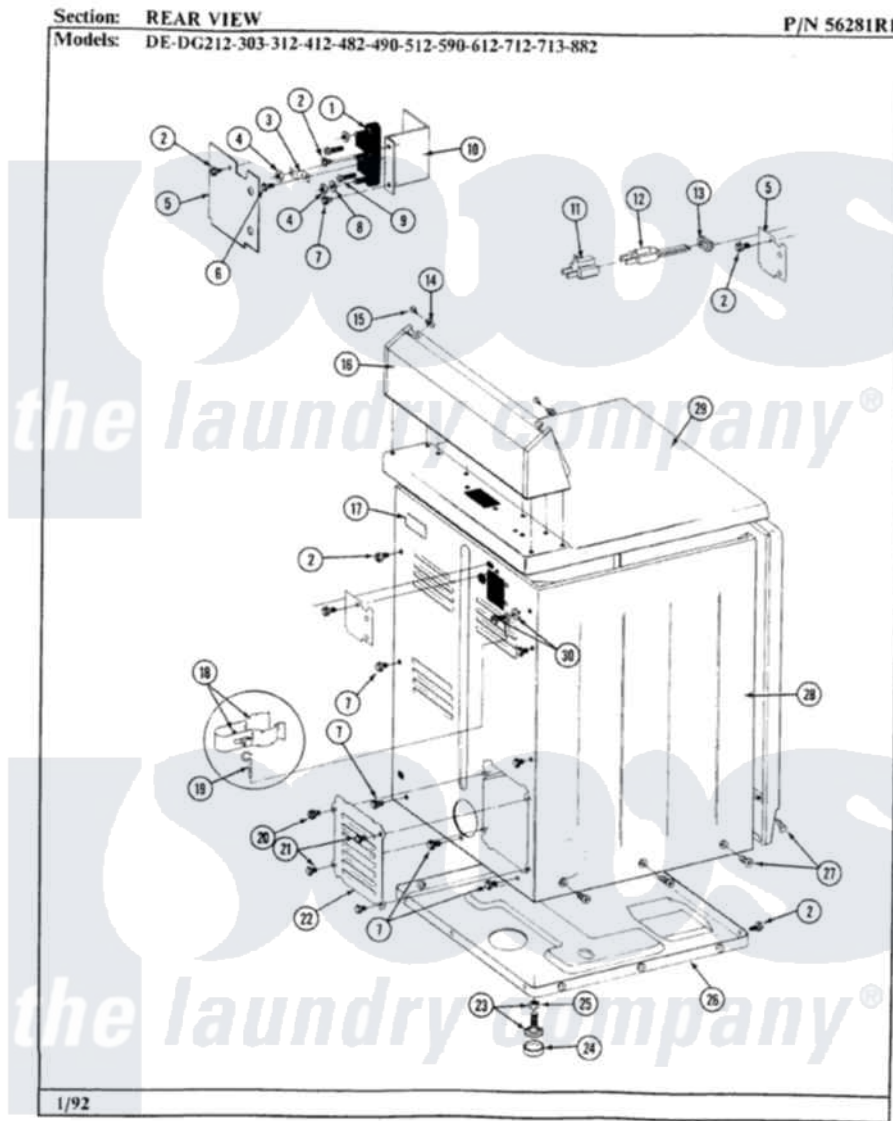

Maytag GDE412 08 - REAR VIEW

28

Maytag [Residential Maytag GDE412 Dryer Parts](#) Parts Diagram 08 - REAR VIEW
 Click on the part number to view part

Item	Original Part Number	Replaced By	Status	Part Description
1	400008			Block, Terminal
2	Y313561			Screw---NA
3	Y312184			Strap, Grounding
4	311484	112432		Nut
5	Y312905		Not Available	COVER, TERMINAL
6	Y311423	489483		Screw 10-32 X 1/2
7	Y310632	1163839		Screw
8	Y311270			Washer, Terminal Block
9	Y312209	W10001200		Screw
10	Y312904			Bracket, Terminal Block
14	215075			Fastener, Control Panel To Console
15	210932			Screw, No.8 X 9/16 Ctsk Note: Screw, Inlet Duct
16	305193M		Not Available	CONSOLE-HARVEST WHEAT
17	214519			LABEL, ELECTRICAL INSTR. PART NOT USED-GAS MODELS ONLY

18	301548		Clamp, Ground Wire
19	311155		Ground Wire And Clamp
20	Y313559		Screw
21	211294	90767	Screw, 8A X 3/8 HeX Washer Head Tapping
22	Y312951	Not Available	ACCESS COVER, BACK
23	Y305086		Adjustable Leg And Nut
24	Y314137		Foot, Rubber
25	Y052740	62739	Nut, Lock
26	Y303361	Not Available	BASE ASSY. (UPPER & LOWER)
27	213007		Xfor Cabinet See Cabinet, Back
28	305193M	Not Available	CONSOLE-HARVEST WHEAT
29	307104M	Not Available	TOP COVER ASSY
30	303846	22003781	Screw, Ground Strap