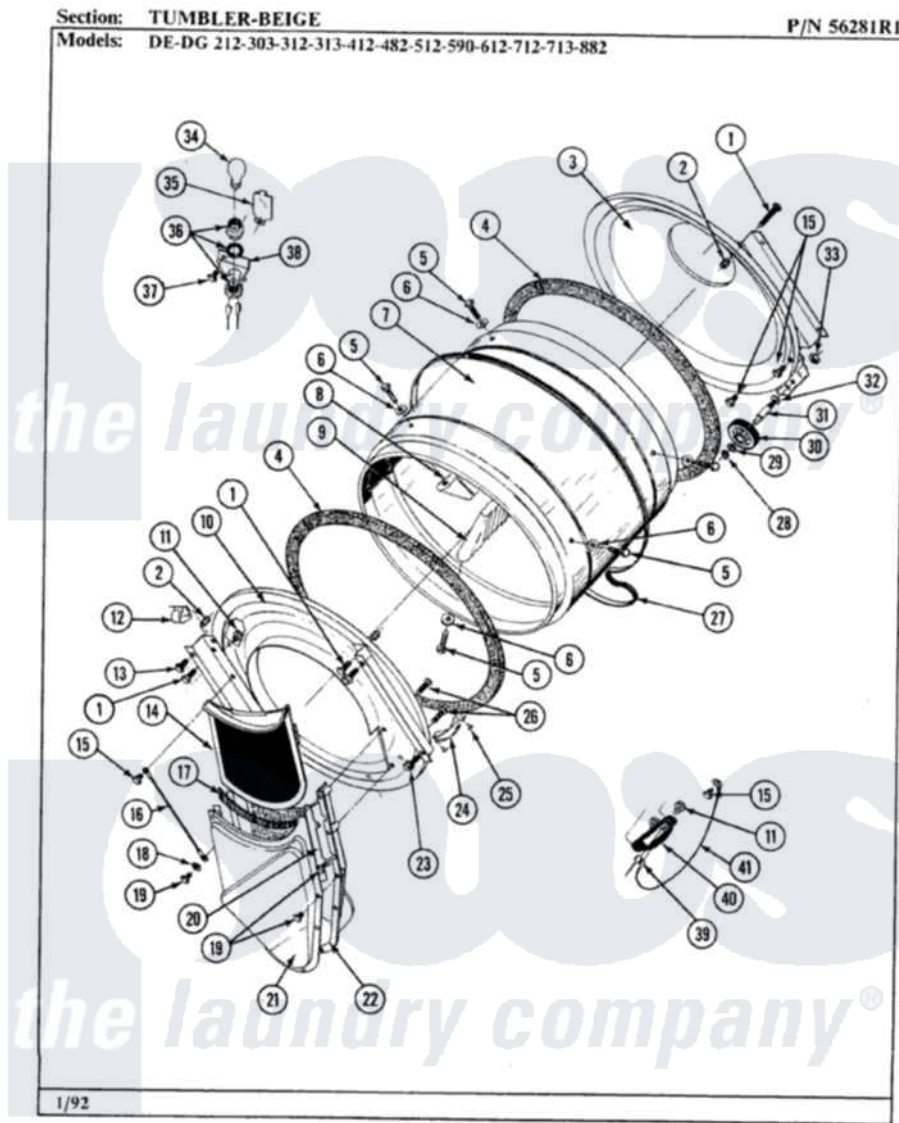

Maytag GDE412 09 - TUMBLER-BEIGE

34

Maytag [Residential Maytag GDE412 Dryer Parts](#) Parts Diagram 09 - TUMBLER-BEIGE
 Click on the part number to view part

Item	Original Part Number	Replaced By	Status	Part Description
1	313764		Not Available	SCREW
2	313915	31-3915		Tech Sheet
3	Y306660	33001106		Back, Tumbler
4	314820			Seal, Tumbler
5	Y310759			Screw, Tumbler Baffles
6	314158			Washer, Baffle To Tumbler
7	314802		Not Available	TUMBLER W/OUT BAFFLES
"	306663		Not Available	TUMBLER W/BAFFLES
8	314803	33001012		Baffle
9	314804	33001004		Baffle, Tall
10	306670		Not Available	TUMBLER FRONT----NA
12	Y310376			Clip, Door Switch Harness
13	Y313561			Screw----NA
14	Y306666	33001003		Screen, Lint
15	211294	90767		Screw, 8A X 3/8 HeX Washer Head Tapping
16	205810			Wire, Ground

17	Y313796		Lint Seal
18	310557		Washer
19	Y312961	W10116751	Screw
20	Y313795		Guide For Lint Screen
21	Y312964	Not Available	OUTLET DUCT - OUTER HALF
22	306656	Not Available	OUTLET DUCT & GRID ASSEMBLY
"	306657	Not Available	OUTLET DUCT & GRID
23	Y310632	1163839	Screw
24	306508		Tumbler Bearing Kit ----W
25	210720		Rivet, Bearing To Tumbler Fmt
26	Y314110	33002917	Screw, No.10-16
27	Y312959		Poly "V" Belt For Tumbler
28	410233	9703438	Ring-Retrn
29	312535		Washer, Vault Mounting Brk.
30	Y303373	12001541	Drum Roller/Washer Assembly--W
31	Y312948	6-3129480	Shaft- Tumbler
32	Y313347	312535	Washer, Vault Mounting Brk.
33	312538	33001443	Nut, Hex