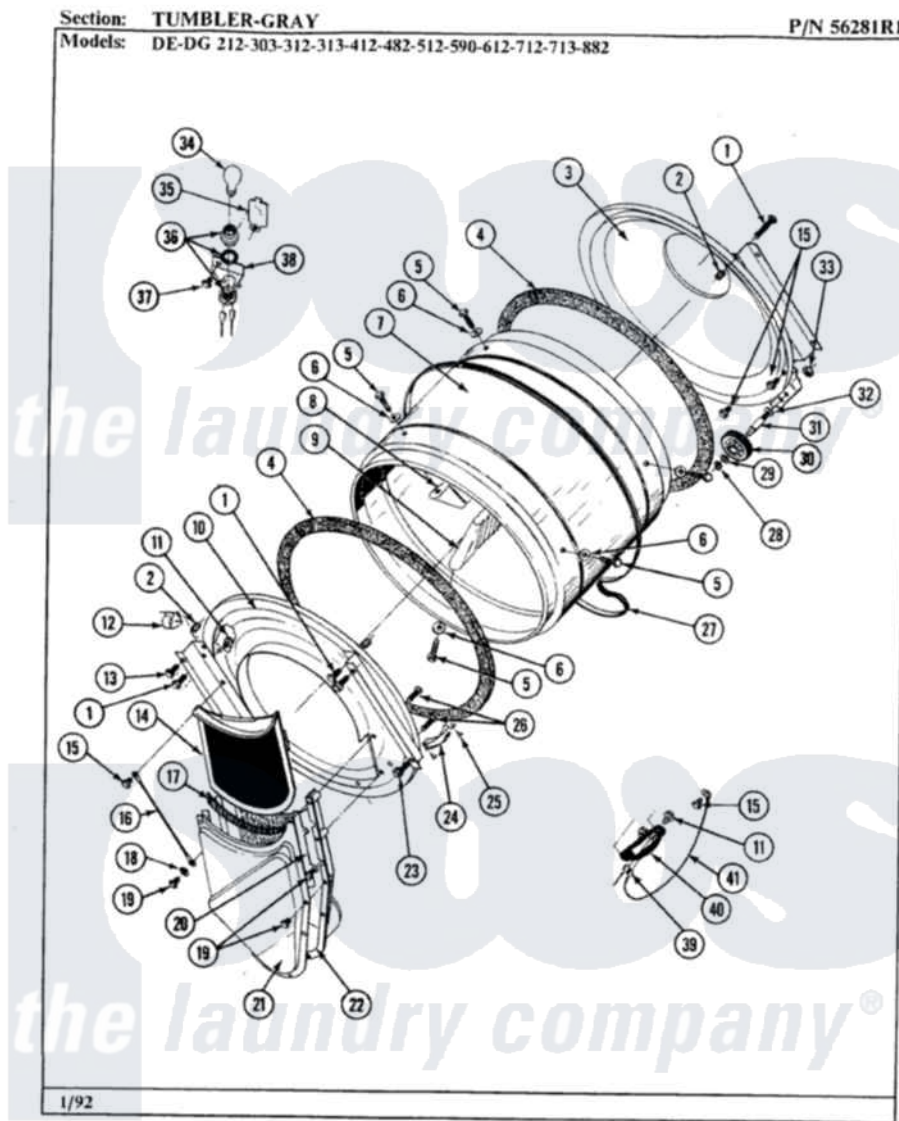

Maytag GDE412 10 - TUMBLER-GRAY

32

Maytag [Residential Maytag GDE412 Dryer Parts](#) Parts Diagram 10 - TUMBLER-GRAY
Click on the part number to view part

Item	Original Part Number	Replaced By	Status	Part Description
1	313764		Not Available	SCREW
2	313915	31-3915		Tech Sheet
3	Y306660	33001106		Back, Tumbler
4	Y313541	33313541		Seal- Tumbler
5	Y310759			Screw, Tumbler Baffles
6	314158			Washer, Baffle To Tumbler
7	305187		Not Available	TUMBLER W/BAFFLES
"	Y314153		Not Available	TUMBLER No.
8	314154		Not Available	TUMBLER BAFFLE - SHORT
9	314155	33001004		Baffle, Tall
10	Y303815	33001231		Front- Tumbler
12	Y310376			Clip, Door Switch Harness
13	Y313561			Screw---NA
14	Y304388	33001003		Screen, Lint
15	211294	90767		Screw, 8A X 3/8 HeX Washer Head Tapping
16	205810			Wire, Ground

17	Y313796		Lint Seal
18	310557		Washer
19	Y312961	W10116751	Screw
20	Y313795		Guide For Lint Screen
21	Y312964	Not Available	OUTLET DUCT - OUTER HALF
22	Y304810	Not Available	OUTLET DUCT ASSEMBLY---S
23	Y310632	1163839	Screw
24	306508		Tumbler Bearing Kit ---W
25	210720		Rivet, Bearing To Tumbler Fmt
26	Y314110	33002917	Screw, No.10-16
27	Y312959		Poly "V" Belt For Tumbler
28	410233	9703438	Ring-Retrn
29	312535		Washer, Vault Mounting Brk.
30	Y303373	12001541	Drum Roller/Washer Assembly--W
31	Y312948	6-3129480	Shaft- Tumbler
32	Y313347	312535	Washer, Vault Mounting Brk.
33	312538	33001443	Nut, Hex