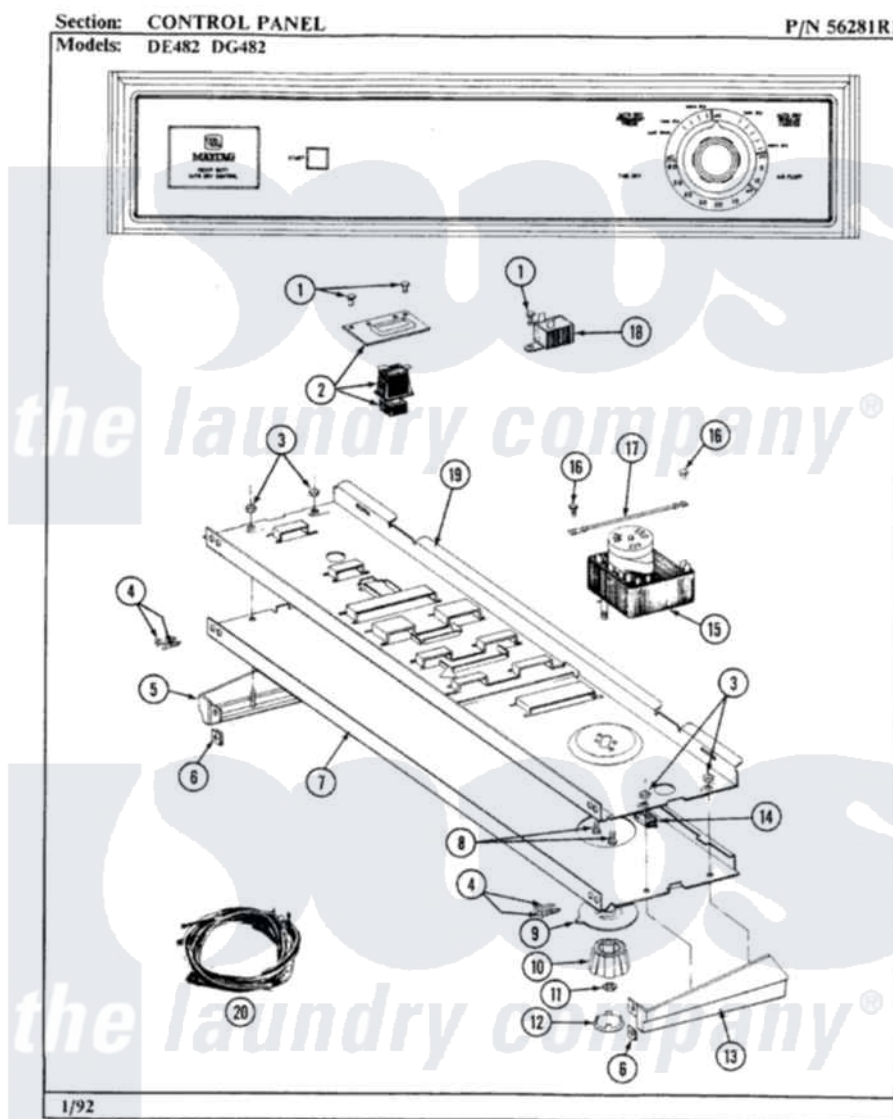

Maytag GDE482 01 - CONTROL PANEL

Maytag [Residential Maytag GDE482 Dryer Parts](#) Parts Diagram 01 - CONTROL PANEL
Click on the part number to view part

Item	Original Part Number	Replaced By	Status	Part Description
1	211168	W10139210		Screw, 8-18 X 5/16
2	306533			Switch, Push/To/Start W/Bkt
3	214872			Palnut, End Cap Note: Nut, Lamp Holder
4	210932			Screw, No.8 X 9/16 Ctsk Note: Screw, Inlet Duct
5	214815			End Cap F/Control Panel-LH
6	214894			Fastener, End Cap
7	306383	4391990		Switch-Inf
8	910708	488234		Screw 8-32 X 1/4
9	314422	33001500		Dial, Timer Indicator
10	314421			Knob For Timer
11	312273			Nut, Control Knob
12	215163		Not Available	CAP FOR KNOB
13	214816			End Cap F/Control Panel-RH
14	214897			Pad, Control Panel
15	305448			Timer

16	211294	90767	Screw, 8A X 3/8 HeX Washer Head Tapping
17	204807		Ground Wire, Supp. Plte To Top Cover
18	305205	694419	Mini-Buzzer
19	314184		Back Up Plate
20	305782	Not Available	WIRE HARNESS - CANADA
"	306814	Not Available	WIRE HARNESS
"	306820	Not Available	WIRE HARNESS
"	305780	Not Available	WIRE HARNESS