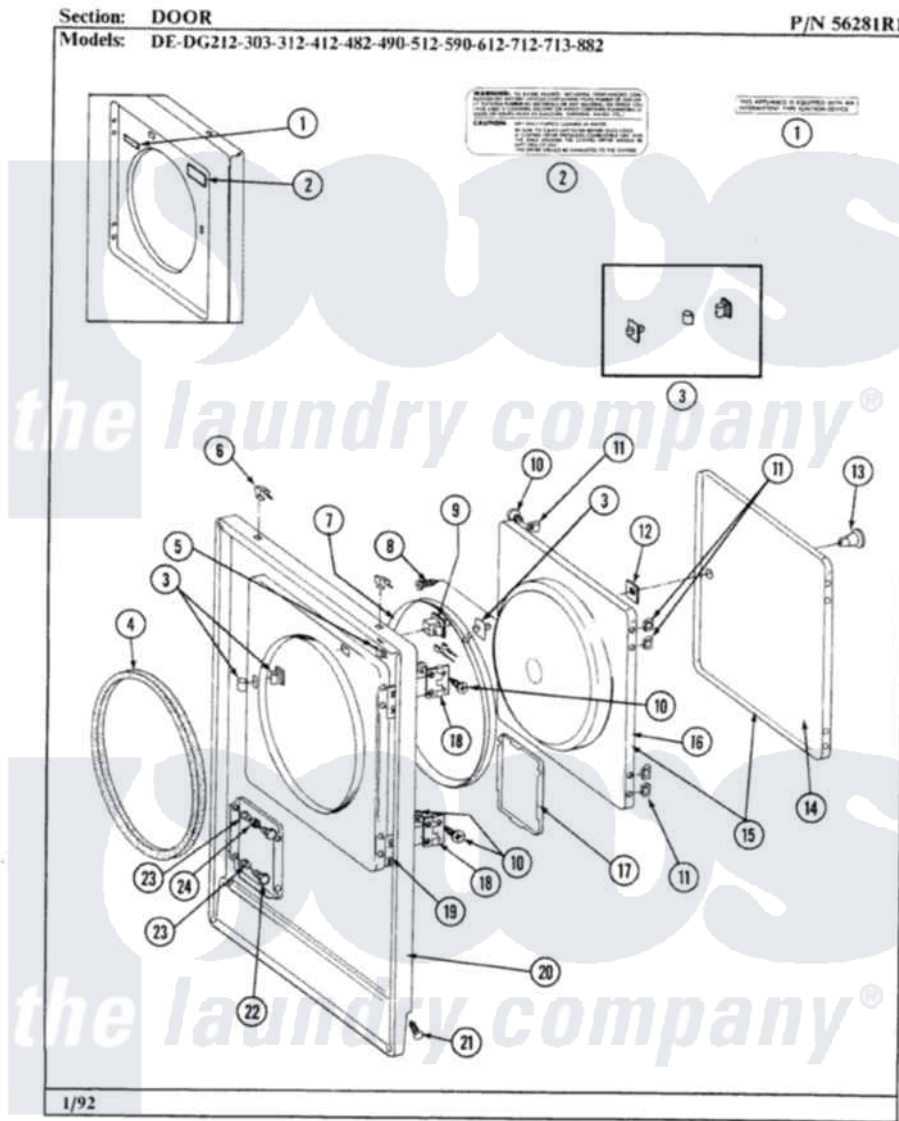

Maytag GDE482 02 - DOOR

30

Maytag [Residential Maytag GDE482 Dryer Parts](#) Parts Diagram 02 - DOOR
 Click on the part number to view part

Item	Original Part Number	Replaced By	Status	Part Description
2	Y313927			INSTRUCTION LABEL
3	306436			Door Latch Kit-W
4	314286			Seal For Front Panel
5	Y310376			Clip, Door Switch Harness
6	212982	22001650		Fastener, Spring
7	314077			Door Seal
8	314347	400021-1		Screw
9	Y305753	W10169313		Switch-Dor
10	Y314062			Screw, Door Hinge And Panel
11	Y313910			Clip, Door Liner To Outer Panel
12	Y313911			Door Strike Retainer
13	303942		Not Available	KNOB AND SCREW
14	313908M		Not Available	DOOR PANEL-HARVEST WHEAT
15	304579M		Not Available	DOOR-HARVEST WHEAT
"	306668M		Not Available	DOOR, HARVEST WHEAT

16	305835		Not Available	INNER DOOR WITH KNOB & SCRE
"	306676		Not Available	INNER DOOR WITH KNOB
18	Y304577	33001230		Hinge, Door
19	Y313907			Fastener, Twin
20	304595M		Not Available	FRONT PANEL-HARVEST WHEAT
21	204439			Screw And Fstner Assembly