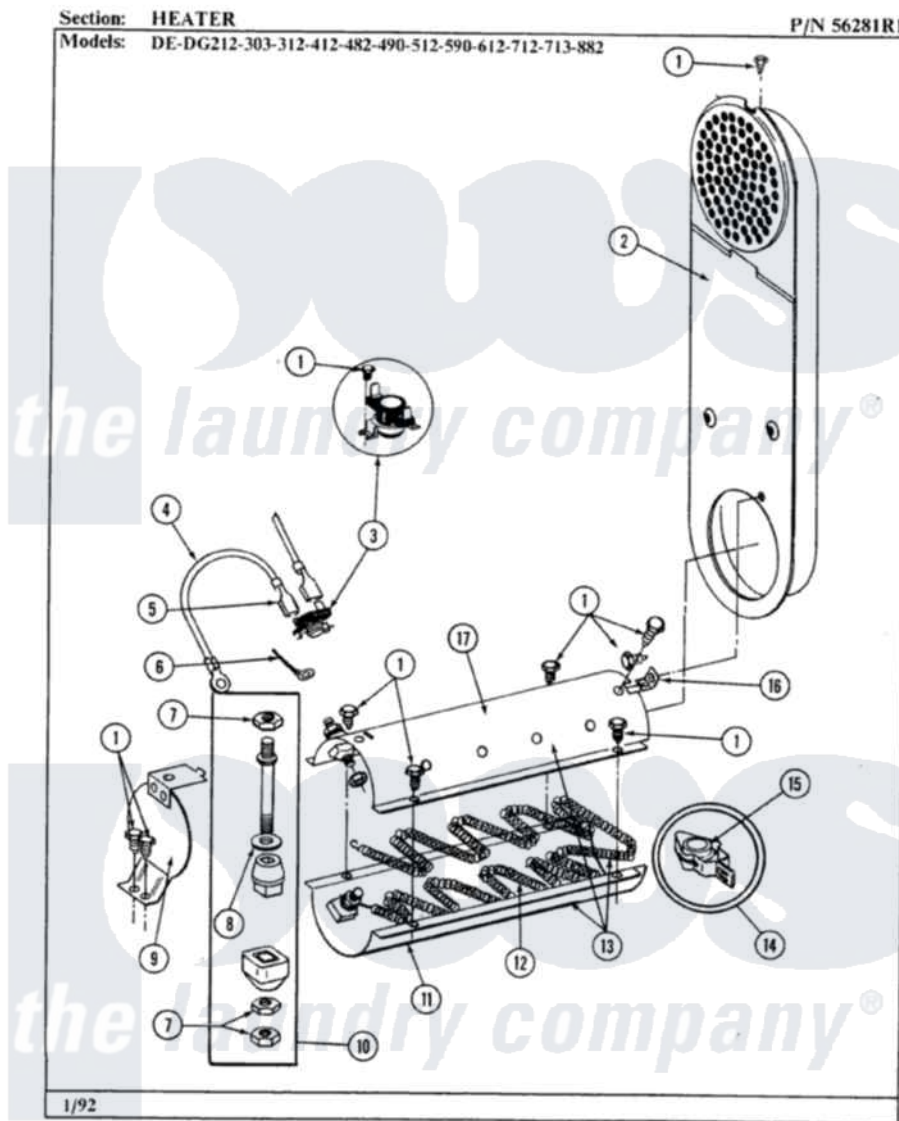

Maytag GDE482 04 - HEATER

36

Maytag [Residential Maytag GDE482 Dryer Parts](#) Parts Diagram 04 - HEATER
 Click on the part number to view part

Item	Original Part Number	Replaced By	Status	Part Description
1	211294	90767		Screw, 8A X 3/8 HeX Washer Head Tapping
2	Y303362			Inlet Duct Assembly - DE
3	303396			Thermostat, Hi-Limit
"	303896			Hi-Limit Thermostat-Canada
4	Y304693			Jumper Wire
5	210745			Wire Terminal
6	306448		Not Available	WIRE
7	311484	112432		Nut
8	311093			Washer, Terminal Connection
9	304124		Not Available	HEATER SHIELD
10	Y304596			Terminal Insulator Assembly
11	Y313576			Heater Chamber, Bottom
12	Y313538			Heater Element 240 Volt
"	Y304837	W10116793		Element
13	Y303404			Heater Assembly Complete
14	Y303881			Clip And Insulator Assembly