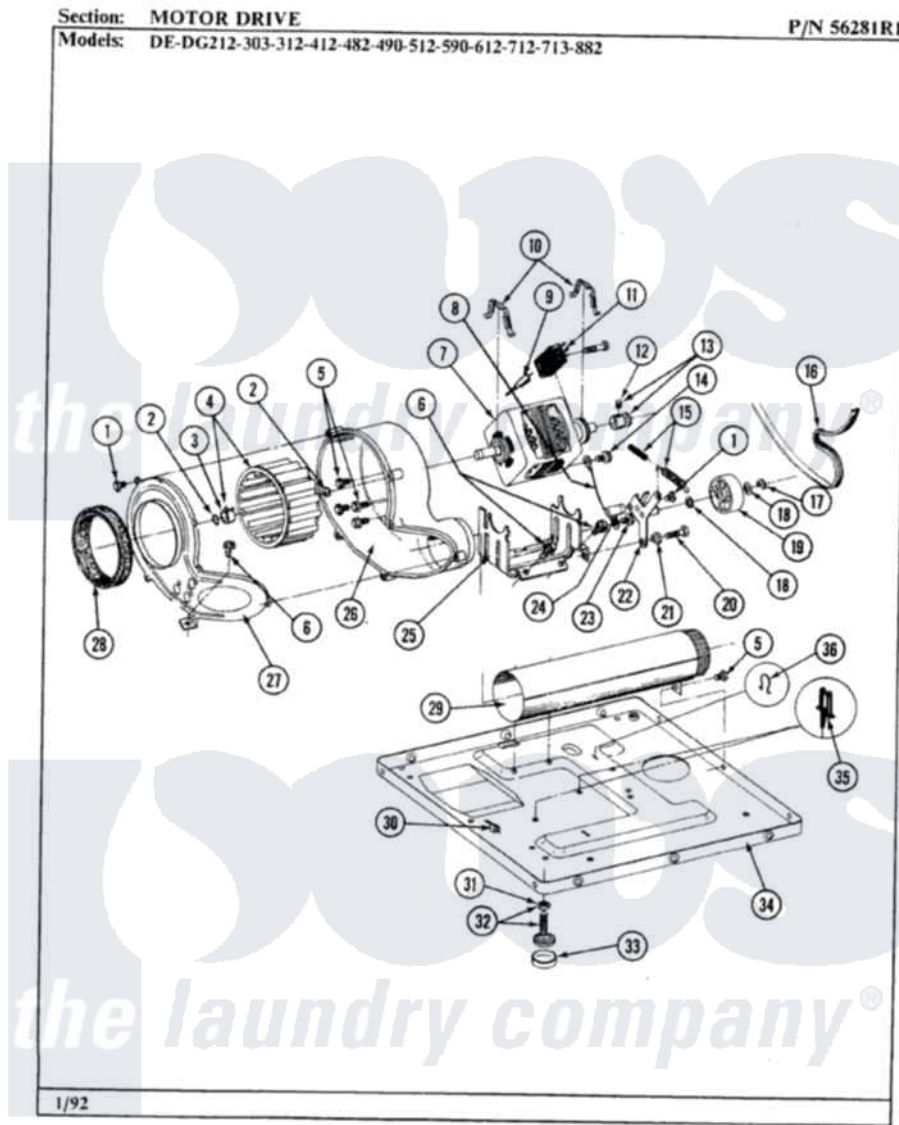

# Maytag GDE482 05 - MOTOR DRIVE

-40

Maytag [Residential Maytag GDE482 Dryer Parts](#) Parts Diagram 05 - MOTOR DRIVE  
 Click on the part number to view part

Item	Original Part Number	Replaced By	Status	Part Description
1	Y312961	<a href="#">W10116751</a>		Screw
2	410233	<a href="#">9703438</a>		Ring-Retrn
3	<a href="#">312967</a>			Clamp, Blower Housing
4	<a href="#">Y303836</a>			Blower Wheel Assembly And Clamp
5	Y310632	<a href="#">1163839</a>		Screw
6	<a href="#">Y313561</a>			Screw---NA
7	Y303358	<a href="#">W10410999</a>		Motor-Drive
8	<a href="#">901220</a>			Ground Wire
9	306448		Not Available	WIRE
10	<a href="#">Y015825</a>			Clip, Motor To Motor Support
11	Y303877		Not Available	SWITCH, MOTOR EXTERNAL START No.303358-2, No.303358-4, 303358-7
"	<a href="#">Y303879</a>			Switch, Motor External Start
"	306207		Not Available	(PROD. No.303358-8 & No.303358-9)
12	<a href="#">Y053241</a>			Set Screw, Motor Pulley