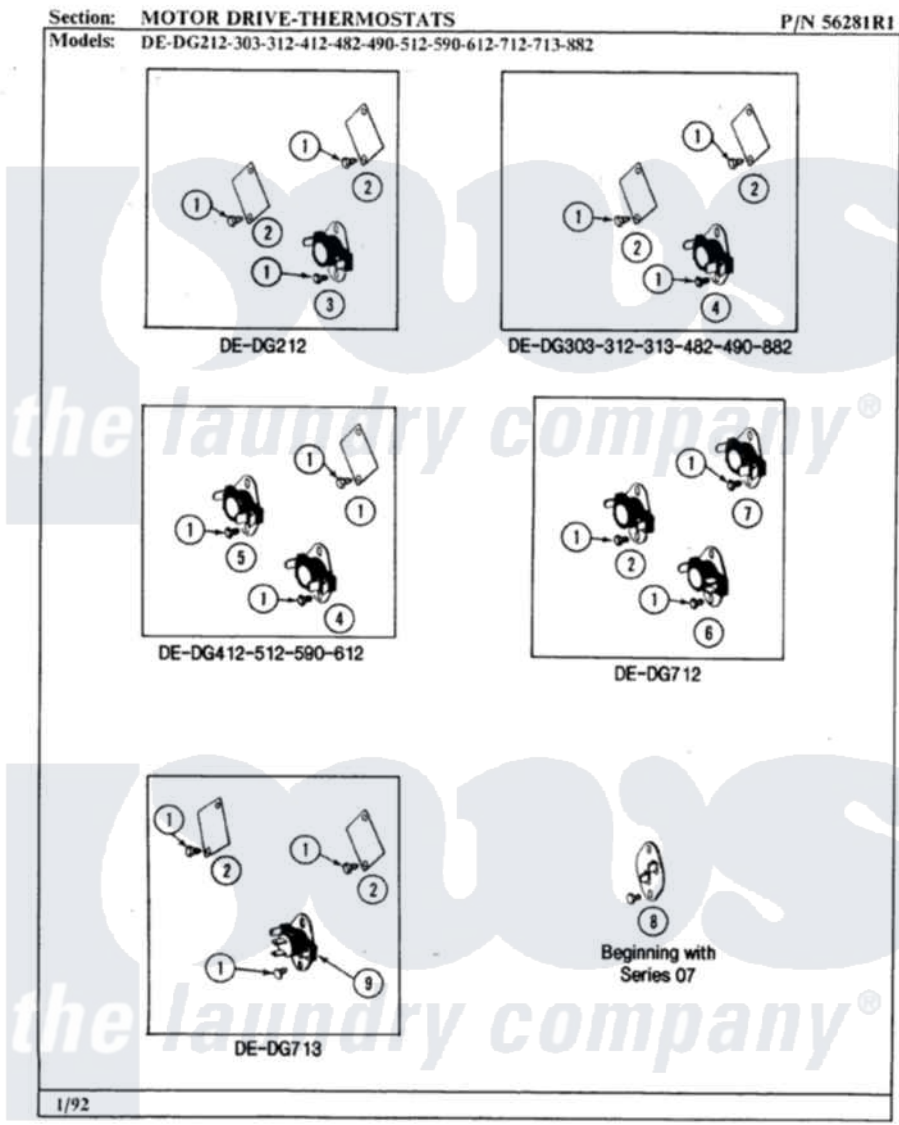

# Maytag GDE482 06 - MOTOR DRIVE-THERMOSTATS

Maytag [Residential Maytag GDE482 Dryer Parts](#) Parts Diagram 06 - MOTOR DRIVE-THERMOSTATS  
 Click on the part number to view part

| Item | Original Part Number    | Replaced By           | Status | Part Description                        |
|------|-------------------------|-----------------------|--------|---|
| 1    | 211294                  | <a href="#">90767</a> |        | Screw, 8A X 3/8 HeX Washer Head Tapping |
| 2    | <a href="#">Y312853</a> |                       |        | Cover For Thermostat Openin             |
| 3    | <a href="#">303392</a>  |                       |        | Thermostat, Cycling                     |
| 4    | <a href="#">Y304475</a> |                       |        | Cycling Thermostat 140 Deg.             |
| 8    | <a href="#">306604</a>  |                       |        | Cut-Off, Thermal Part Not Used          |