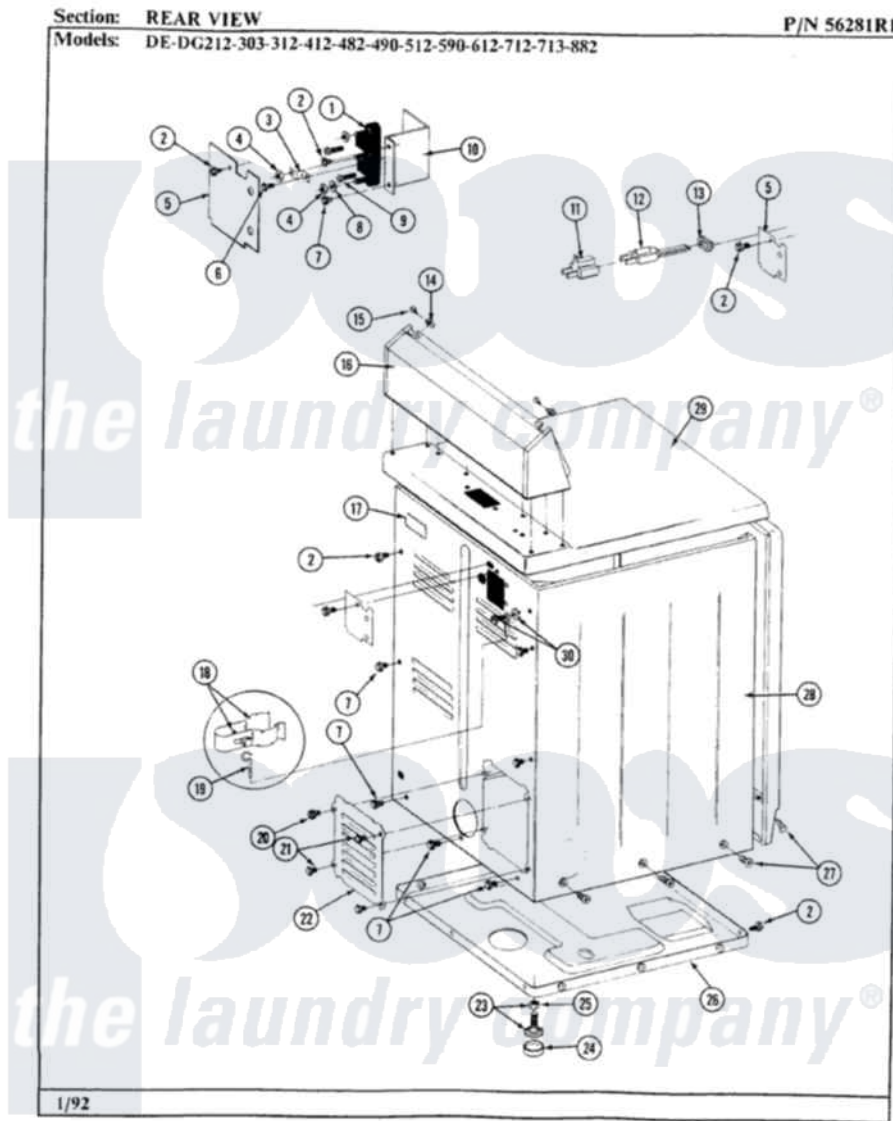

Maytag GDE482 07 - REAR VIEW

28

Maytag [Residential Maytag GDE482 Dryer Parts](#) Parts Diagram 07 - REAR VIEW
 Click on the part number to view part

Item	Original Part Number	Replaced By	Status	Part Description
2	Y313561			Screw---NA
3	Y312184			Strap, Grounding
4	311484	112432		Nut
5	Y312905		Not Available	COVER, TERMINAL
6	Y311423	489483		Screw 10-32 X 1/2
7	Y310632	1163839		Screw
8	Y311270			Washer, Terminal Block
9	Y312209	W10001200		Screw
10	Y312904			Bracket, Terminal Block
14	215075			Fastener, Control Panel To Console
15	210932			Screw, No.8 X 9/16 Ctsk Note: Screw, Inlet Duct
16	Y305193			Console
17	214519			LABEL, ELECTRICAL INSTR. PART NOT USED-GAS MODELS ONLY
18	301548			Clamp, Ground Wire

19	311155		Ground Wire And Clamp
20	Y313559		Screw
21	211294	90767	Screw, 8A X 3/8 HeX Washer Head Tapping
22	Y312951	Not Available	ACCESS COVER, BACK
23	Y305086		Adjustable Leg And Nut
24	Y314137		Foot, Rubber
25	Y052740	62739	Nut, Lock
26	Y303361	Not Available	BASE ASSY. (UPPER & LOWER)
27	213007		Xfor Cabinet See Cabinet, Back
28	305193M	Not Available	CONSOLE-HARVEST WHEAT
29	307104M	Not Available	TOP COVER ASSY
30	303846	22003781	Screw, Ground Strap