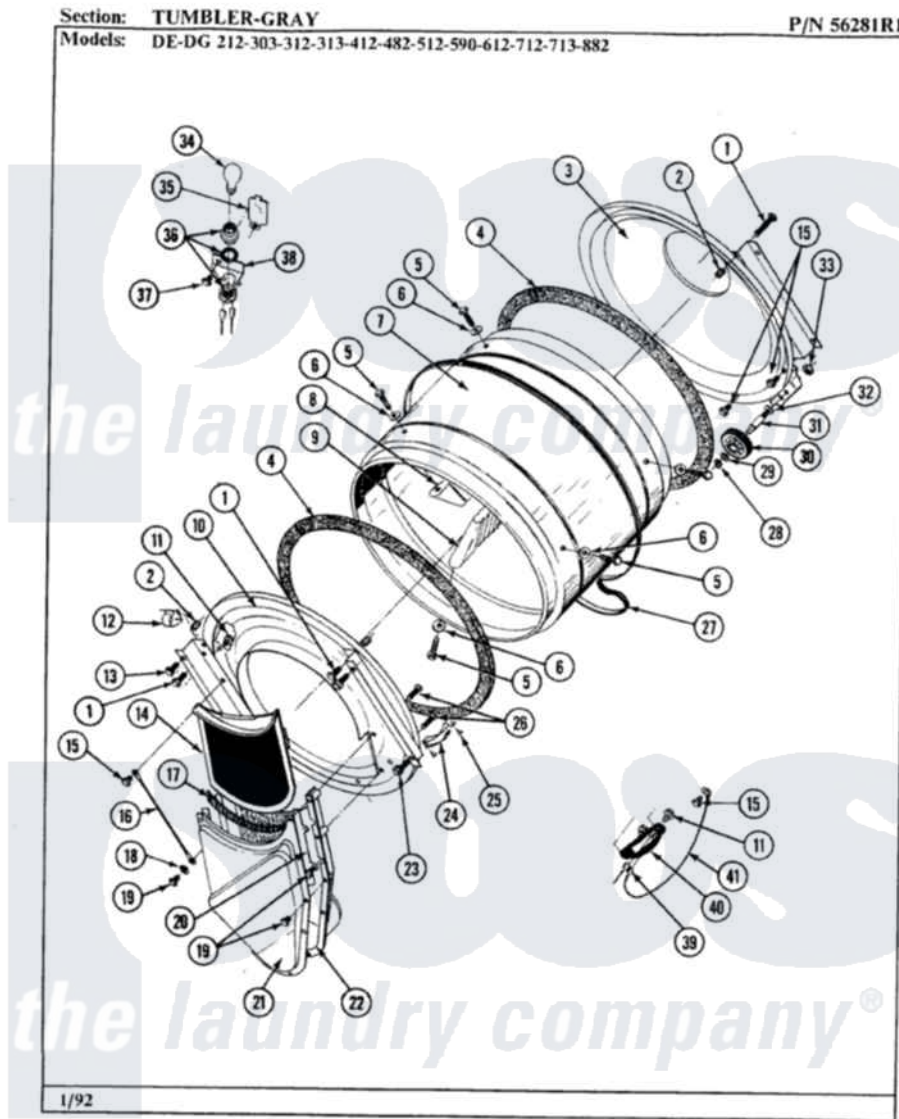

Maytag GDE482 09 - TUMBLER-GRAY

32

Maytag [Residential Maytag GDE482 Dryer Parts](#) Parts Diagram 09 - TUMBLER-GRAY
 Click on the part number to view part

Item	Original Part Number	Replaced By	Status	Part Description
1	313764		Not Available	SCREW
2	313915	31-3915		Tech Sheet
3	Y306660	33001106		Back, Tumbler
4	Y313541	33313541		Seal- Tumbler
5	Y310759			Screw, Tumbler Baffles
6	314158			Washer, Baffle To Tumbler
7	305187		Not Available	TUMBLER W/BAFFLES
"	Y314153		Not Available	TUMBLER No.
8	314154		Not Available	TUMBLER BAFFLE - SHORT
9	314155	33001004		Baffle, Tall
10	Y303815	33001231		Front- Tumbler
12	Y310376			Clip, Door Switch Harness
13	Y313561			Screw---NA
14	Y304388	33001003		Screen, Lint
15	211294	90767		Screw, 8A X 3/8 HeX Washer Head Tapping
16	205810			Wire, Ground

17	Y313796		Lint Seal
18	310557		Washer
19	Y312961	W10116751	Screw
20	Y313795		Guide For Lint Screen
21	Y312964	Not Available	OUTLET DUCT - OUTER HALF
22	Y304810	Not Available	OUTLET DUCT ASSEMBLY---S
23	Y310632	1163839	Screw
24	306508		Tumbler Bearing Kit ---W
25	210720		Rivet, Bearing To Tumbler Fmt
26	Y314110	33002917	Screw, No.10-16
27	Y312959		Poly "V" Belt For Tumbler
28	410233	9703438	Ring-Retrn
29	312535		Washer, Vault Mounting Brk.
30	Y303373	12001541	Drum Roller/Washer Assembly--W
31	Y312948	6-3129480	Shaft- Tumbler
32	Y313347	312535	Washer, Vault Mounting Brk.
33	312538	33001443	Nut, Hex