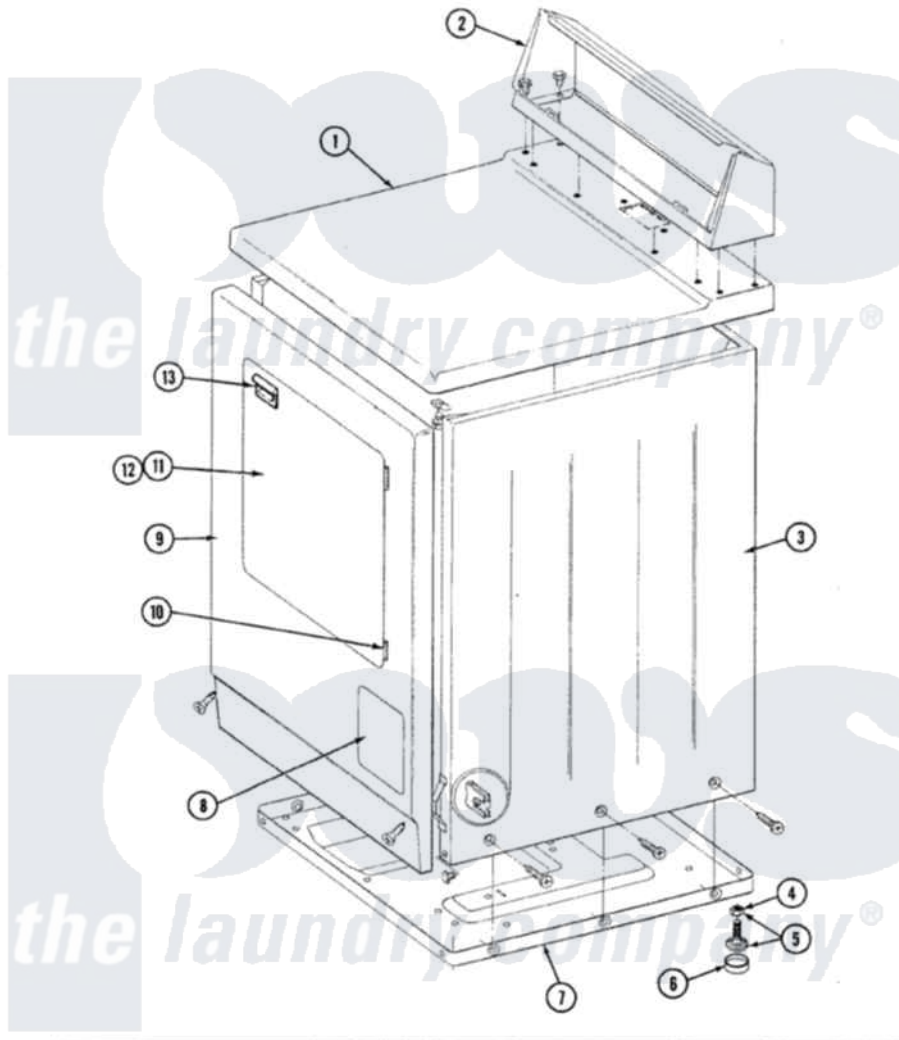

Maytag GDE4910 03 - FRONT VIEW

SECTION: FRONT VIEW
MODEL: DE-D6 MODELS

Issue Date: 6/90

56

Maytag [Residential Maytag GDE4910 Dryer Parts](#) Parts Diagram 03 - FRONT VIEW
Click on the part number to view part

Item	Original Part Number	Replaced By	Status	Part Description
1	307104M		Not Available	TOP COVER ASSY
"	204445			Screw And Fastener Assembly
2	Y313559			Screw
"	305193M		Not Available	CONSOLE-HARVEST WHEAT
3	307124M		Not Available	CABINET ASSY HVT WHEAT
"	Y310632	1163839		Screw
4	Y052740	62739		Nut, Lock
5	Y305086			Adjustable Leg And Nut
6	Y314137			Foot, Rubber
7	Y303361		Not Available	BASE ASSY. (UPPER & LOWER)
9	308000M		Not Available	FRONT PANEL ASSY
10	307099	33001230		Hinge, Door
11	307111M		Not Available	DOOR ASSY HVT WHEAT
12	314966M		Not Available	DOOR PANEL HVT WHEAT
13	314973		Not Available	HANDLE DOOR HVT WHEAT