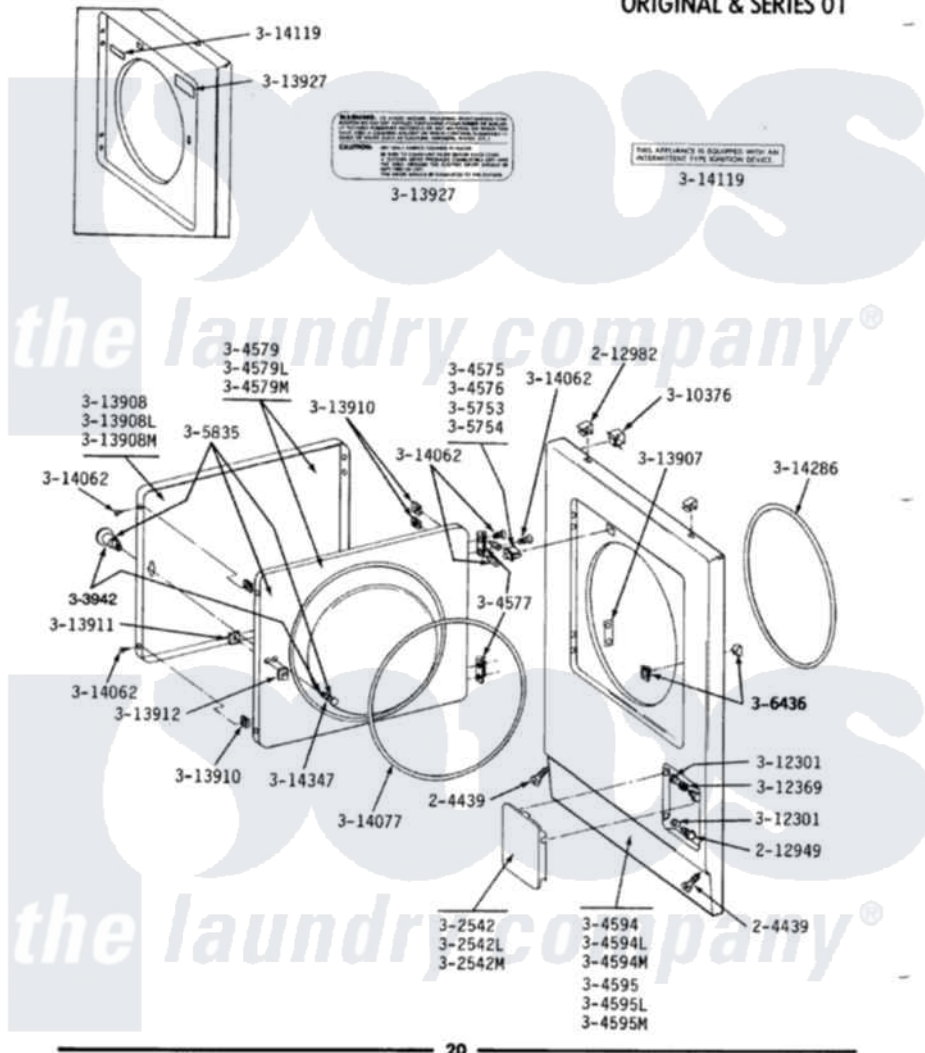

Maytag GDE510 02 - FRONT PANEL & DOOR ASSEMBLY

MODELS DE-DG110-210-410-510-610-710-810

**FRONT PANEL & DOOR ASSEMBLY
ORIGINAL & SERIES 01**

Maytag Residential Maytag GDE510 Dryer Parts Parts Diagram 02 - FRONT PANEL & DOOR ASSEMBLY
Click on the part number to view part

Item	Original Part Number	Replaced By	Status	Part Description
1	204439			Screw And Fstner Assembly
2	212949	22001866		Screw, Relay
3	212982	22001650		Fastener, Spring
4	302542		Not Available	PART NOT USED. (DG ONLY)
5	302542L		Not Available	PART NOT USED. (DG ONLY)
6	302542M		Not Available	ACCESS DOOR-HARVEST WHEAT
7	Y304575	W10169313		Switch-Dor
8	Y304576	W10169313		Switch-Dor
9	Y304577	33001230		Hinge, Door
10	306436			Door Latch Kit--W
13	304579M		Not Available	DOOR-HARVEST WHEAT
14	304594			Front Panel-White
15	304594L		Not Available	FRONT PANEL-ALMOND
16	304594M	3369903		Dishrack
19	304595M		Not Available	FRONT PANEL-HARVEST WHEAT

20	Y305753	W10169313		Switch-Dor
21	Y305754	W10169313		Switch-Dor
22	305835		Not Available	INNER DOOR WITH KNOB & SCRE
23	303942		Not Available	KNOB AND SCREW
24	Y310376			Clip, Door Switch Harness
25	312301		Not Available	BUSHING FOR ACCESS STUD
26	312369			Sleeve, Access Panel Stud Part Not Used
27	Y313907			Fastener, Twin
30	313908M		Not Available	DOOR PANEL-HARVEST WHEAT
31	Y313910			Clip, Door Liner To Outer Panel
32	Y313911			Door Strike Retainer
33	Y313912	306436		Door Latch Kit--W
34	Y313927			INSTRUCTION LABEL
35	Y314062			Screw, Door Hinge And Panel
36	314077			Door Seal
37	314119		Not Available	GAS IGNITION LABEL
38	314286			Seal For Front Panel
39	314347	400021-1		Screw