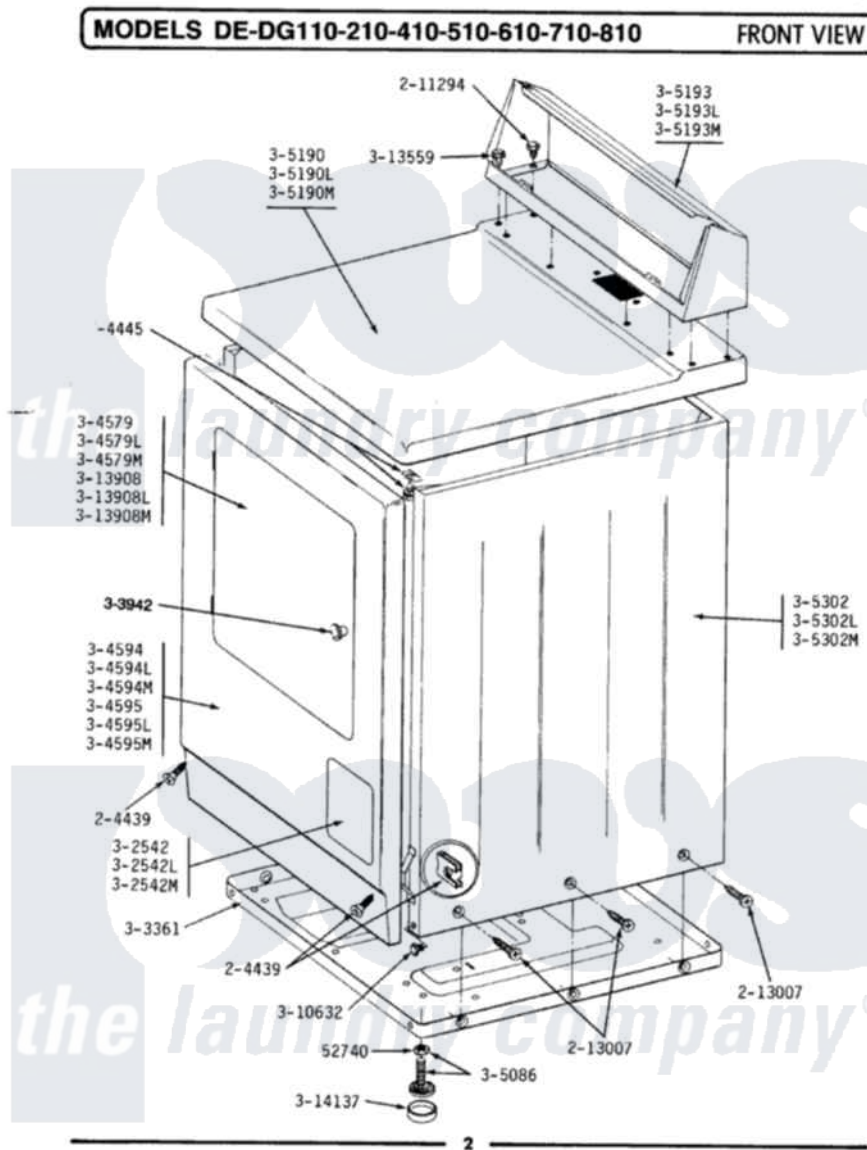

Maytag GDE510 03 - FRONT VIEW

Maytag Residential Maytag GDE510 Dryer Parts Parts Diagram 03 - FRONT VIEW
 Click on the part number to view part

Item	Original Part Number	Replaced By	Status	Part Description
1	Y052740	62739		Nut, Lock
2	204439			Screw And Fstner Assembly
3	204445			Screw And Fastener Assembly
4	211294	90767		Screw, 8A X 3/8 HeX Washer Head Tapping
5	213007			Xfor Cabinet See Cabinet, Back
6	302542		Not Available	PART NOT USED. (DG ONLY)
7	302542L		Not Available	PART NOT USED. (DG ONLY)
8	302542M		Not Available	ACCESS DOOR-HARVEST WHEAT
9	Y303361		Not Available	BASE ASSY. (UPPER & LOWER)
12	304579M		Not Available	DOOR-HARVEST WHEAT
13	304594			Front Panel-White
14	304594L		Not Available	FRONT PANEL-ALMOND
15	304594M	3369903		Dishrack
18	304595M		Not Available	FRONT PANEL-HARVEST

18	304953M	Not Available	WHEAT
19	Y305086		Adjustable Leg And Nut
22	305190M	Not Available	TOP COVER-HARVEST WHEAT
25	305193M	Not Available	CONSOLE-HARVEST WHEAT
28	305302M	Not Available	CABINET-HARVEST WHEAT
29	303942	Not Available	KNOB AND SCREW
30	Y310632	1163839	Screw
31	Y313559		Screw
34	313908M	Not Available	DOOR PANEL-HARVEST WHEAT
35	Y314137		Foot, Rubber