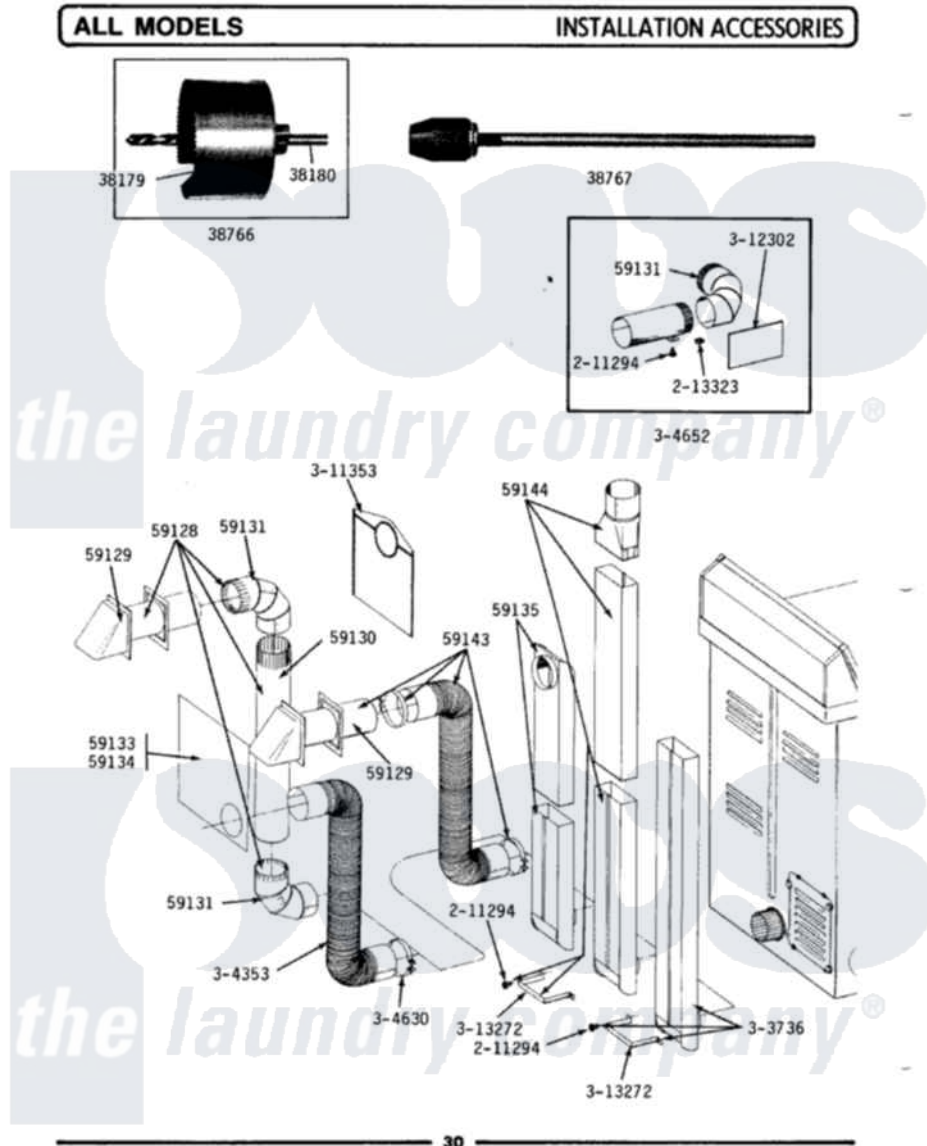

Maytag GDE510 05 - INSTALLATION ACCESSORIES

Maytag [Residential Maytag GDE510 Dryer Parts](#) Parts Diagram 05 - INSTALLATION ACCESSORIES
 Click on the part number to view part

Item	Original Part Number	Replaced By	Status	Part Description
1	038179		Not Available	BLADE, SAW
2	038180		Not Available	REPLACEMENT DRILL
3	038766		Not Available	HOLE SAW W/DRILL BIT
4	038767			Extension Chuck, Drill
5	Y059128			Standard 4" Vent Kit
6	Y059129	4396007RW		Vent Hood
7	Y059130			Pipe, Venting
8	Y059131			Elbow, Venting
9	059133		Not Available	ALUMINUM WINDOW 4X12X18
10	Y059134			PLATE, ALUM. WINDOW (15"X20")
11	Y059135			Vent Duct Assembly
12	Y059143			Flexible Vent Kit
13	059144		Not Available	RECTANGULAR VENT KIT
14	211294	90767		Screw, 8A X 3/8 Hex Washer Head Tapping

15	213323		Fastener, Exhaust Duct Kit
16	303736	Not Available	EXHAUST DEFLECTOR KIT
17	Y304353	4396010RP	6ft Scvent
18	Y304630		Clamp, Flexible Duct
19	Y304652		Exhaust Duct Kit
20	311353	Not Available	BAG, LINT (DACRON)
21	312302		Insulation, Exhaust Duct Kit
22	313272		Bracket, Exhaust Deflector