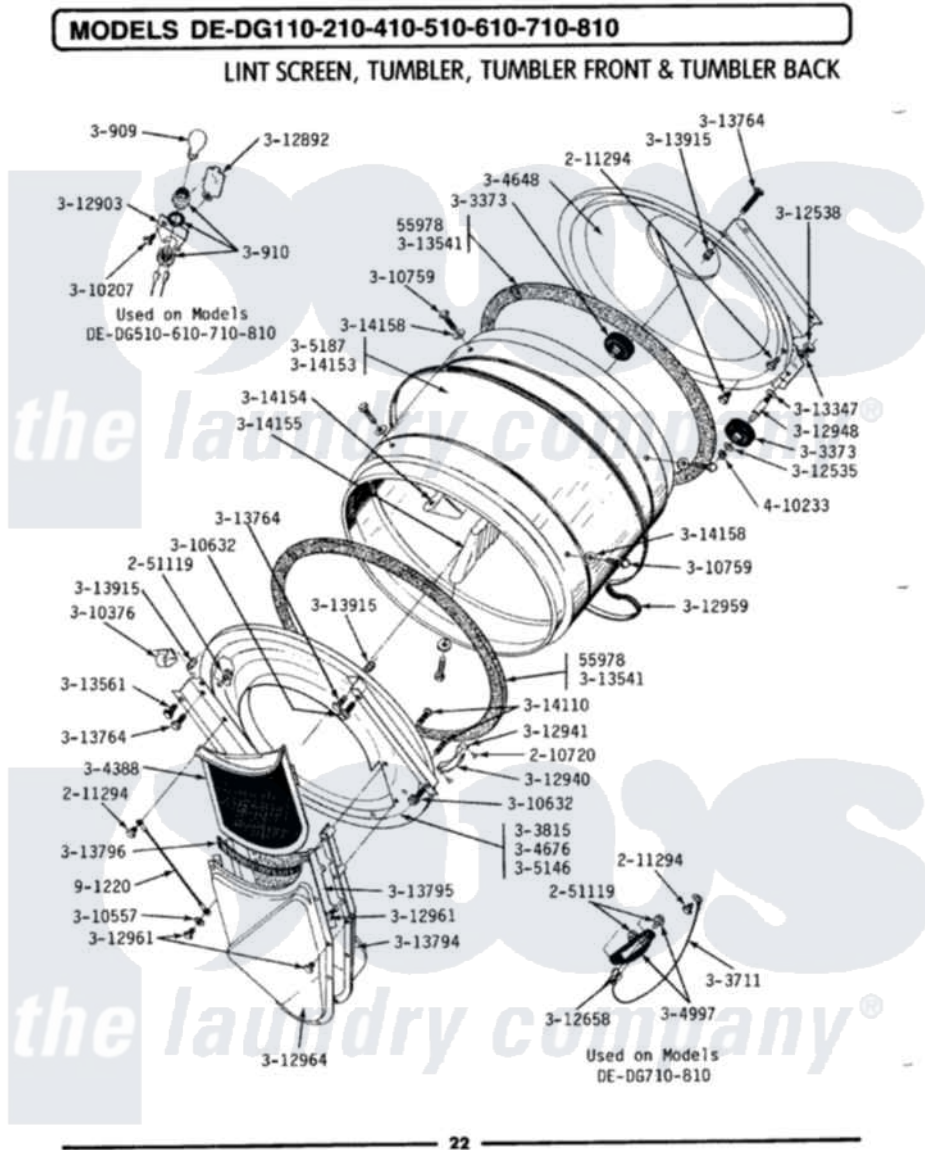

# Maytag GDE510 06 - LINT SCREEN, TUMBLER (FRONT & BACK)

Maytag Residential Maytag GDE510 Dryer Parts Parts Diagram 06 - LINT SCREEN, TUMBLER (FRONT & BACK)  
 Click on the part number to view part

Item	Original Part Number	Replaced By	Status	Part Description
1	<a href="#">Y055978</a>			Rubber Adhesive, 2 Oz Tube
2	<a href="#">210720</a>			Rivet, Bearing To Tumbler Frnt
3	211294	<a href="#">90767</a>		Screw, 8A X 3/8 HeX Washer Head Tapping
4	Y251119	<a href="#">3177991</a>		Screw
5	300909	<a href="#">8009</a>		Bulb-Light
6	300910		Not Available	RECEPTACLE
7	Y303373	<a href="#">12001541</a>		Drum Roller/Washer Assembly--W
8	<a href="#">Y303711</a>			Sensor Ground Wire
9	Y303815	<a href="#">33001231</a>		Front- Tumbler
10	Y304388	<a href="#">33001003</a>		Screen, Lint
11	Y304648	<a href="#">33001106</a>		Back, Tumbler
12	Y304676		Not Available	TUMBLER FRONT ASSEMBLY
13	<a href="#">304997</a>			Sensor Assembly With Screws
14	Y305146	<a href="#">306708</a>		Tumbler Front Assembly