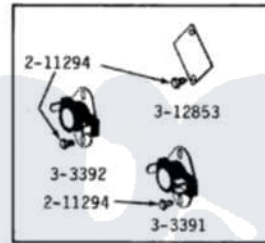

Maytag GDE510 07 - MOTOR, BLOWER, BASE FRAME & THERMOSTATS

MODELS DE-DG110-210-410-510-610-710-810

MOTOR, BLOWER, BASE FRAME & THERMOSTATS

MODEL DE-DG110
THERMOSTAT

MODEL DE-DG210
THERMOSTATS

Maytag Residential Maytag GDE510 Dryer Parts Diagram 07 - MOTOR, BLOWER, BASE FRAME & THERMOSTATS

Click on the part number to view part

Item	Original Part Number	Replaced By	Status	Part Description
1	Y014874			Screw, Idler Arm And Sleeve
2	Y015825			Clip, Motor To Motor Support
3	Y052740	62739		Nut, Lock
4	Y053241			Set Screw, Motor Pulley
5	211294	90767		Screw, 8A X 3/8 HeX Washer Head Tapping
6	Y303358	W10410999		Motor-Drve
7	Y303361		Not Available	BASE ASSY. (UPPER & LOWER)
8	Y303363	6-3033630		Idler Arm
9	Y303391	33303391		Thermostat, Cycling
10	303392			Thermostat, Cycling
NI	Y303394			Cool-Down Thermostat
12	Y303442			EXHAUST DUCT ASSEMBLY
13	Y303705	6-3037050		Pulley- ID
14	Y303836			Blower Wheel Assembly And Clamp