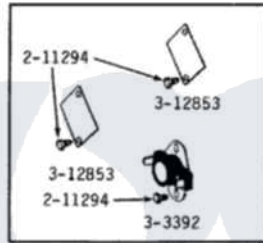

Maytag GDE510 07 - MOTOR, BLOWER, BASE FRAME & THERMOSTATS

MODELS DE-DG110-210-410-510-610-710-810

MOTOR, BLOWER, BASE FRAME & THERMOSTATS

MODEL DE-DG110
THERMOSTAT

MODEL DE-DG210
THERMOSTATS

Maytag Residential Maytag GDE510 Dryer Parts Diagram 07 - MOTOR, BLOWER, BASE FRAME & THERMOSTATS

Click on the part number to view part

Item	Original Part Number	Replaced By	Status	Part Description
1	Y014874			Screw, Idler Arm And Sleeve
2	Y015825			Clip, Motor To Motor Support
3	Y052740	62739		Nut, Lock
4	Y053241			Set Screw, Motor Pulley
5	211294	90767		Screw, 8A X 3/8 HeX Washer Head Tapping
6	Y303358	W10410999		Motor-Drve
7	Y303361		Not Available	BASE ASSY. (UPPER & LOWER)
8	Y303363	6-3033630		Idler Arm
9	Y303391	33303391		Thermostat, Cycling
10	303392			Thermostat, Cycling
NI	Y303394			Cool-Down Thermostat
12	Y303442			EXHAUST DUCT ASSEMBLY
13	Y303705	6-3037050		Pulley- ID
14	Y303836			Blower Wheel Assembly And Clamp