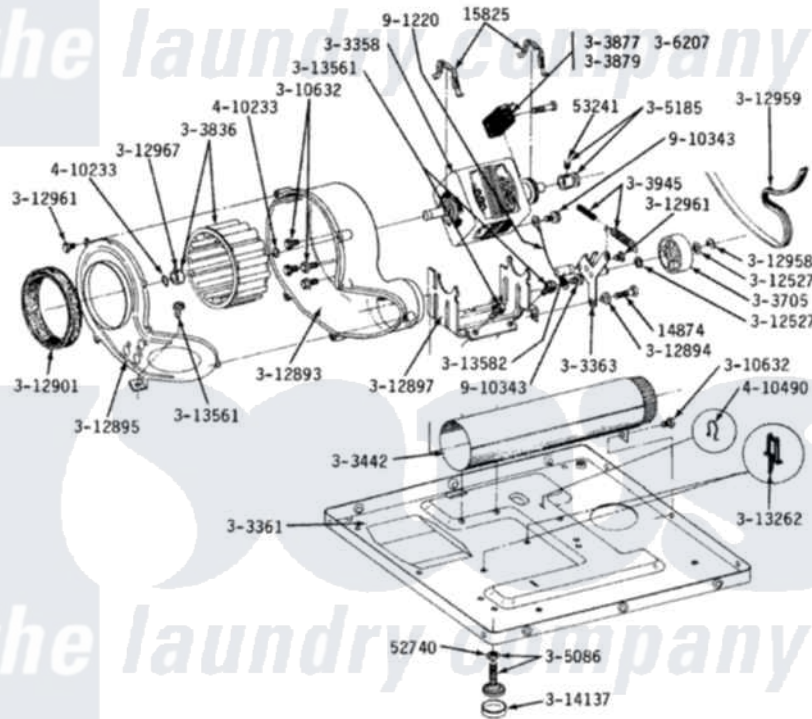

Maytag GDE510 07 - MOTOR, BLOWER, BASE FRAME & THERMOSTATS

MODELS DE-DG110-210-410-510-610-710-810

MOTOR, BLOWER, BASE FRAME & THERMOSTATS

MODEL DE-DG110
THERMOSTAT

MODEL DE-DG210
THERMOSTATS

Maytag Residential Maytag GDE510 Dryer Parts Diagram 07 - MOTOR, BLOWER, BASE FRAME & THERMOSTATS

Click on the part number to view part

Item	Original Part Number	Replaced By	Status	Part Description
1	Y014874			Screw, Idler Arm And Sleeve
2	Y015825			Clip, Motor To Motor Support
3	Y052740	62739		Nut, Lock
4	Y053241			Set Screw, Motor Pulley
5	211294	90767		Screw, 8A X 3/8 HeX Washer Head Tapping
6	Y303358	W10410999		Motor-Drve
7	Y303361		Not Available	BASE ASSY. (UPPER & LOWER)
8	Y303363	6-3033630		Idler Arm
9	Y303391	33303391		Thermostat, Cycling
10	303392			Thermostat, Cycling
NI	Y303394			Cool-Down Thermostat
12	Y303442			EXHAUST DUCT ASSEMBLY
13	Y303705	6-3037050		Pulley- ID
14	Y303836			Blower Wheel Assembly And Clamp