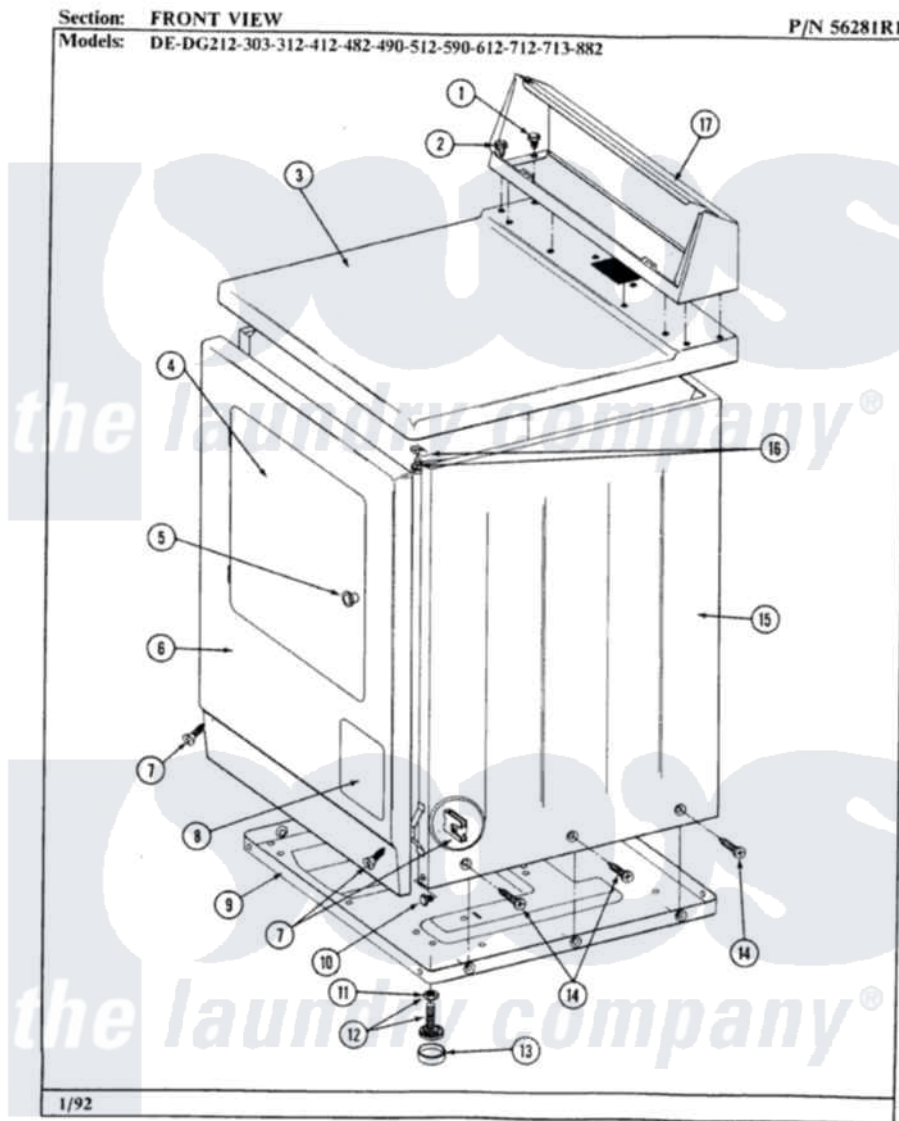

Maytag GDE512 03 - FRONT VIEW

26

Maytag Residential Maytag GDE512 Dryer Parts Parts Diagram 03 - FRONT VIEW
 Click on the part number to view part

Item	Original Part Number	Replaced By	Status	Part Description
1	211194		Not Available	LOCK WASHER
2	Y313559			Screw
3	307104M		Not Available	TOP COVER ASSY
4	306668M		Not Available	DOOR, HARVEST WHEAT
5	303942		Not Available	KNOB AND SCREW
6	304595M		Not Available	FRONT PANEL-HARVEST WHEAT
7	204439			Screw And Fstner Assembly
9	Y303361		Not Available	BASE ASSY. (UPPER & LOWER)
10	Y310632	1163839		Screw
11	Y052740	62739		Nut, Lock
12	Y305086			Adjustable Leg And Nut
13	Y314137			Foot, Rubber
14	213007			Xfor Cabinet See Cabinet, Back
15	305302M		Not Available	CABINET-HARVEST WHEAT