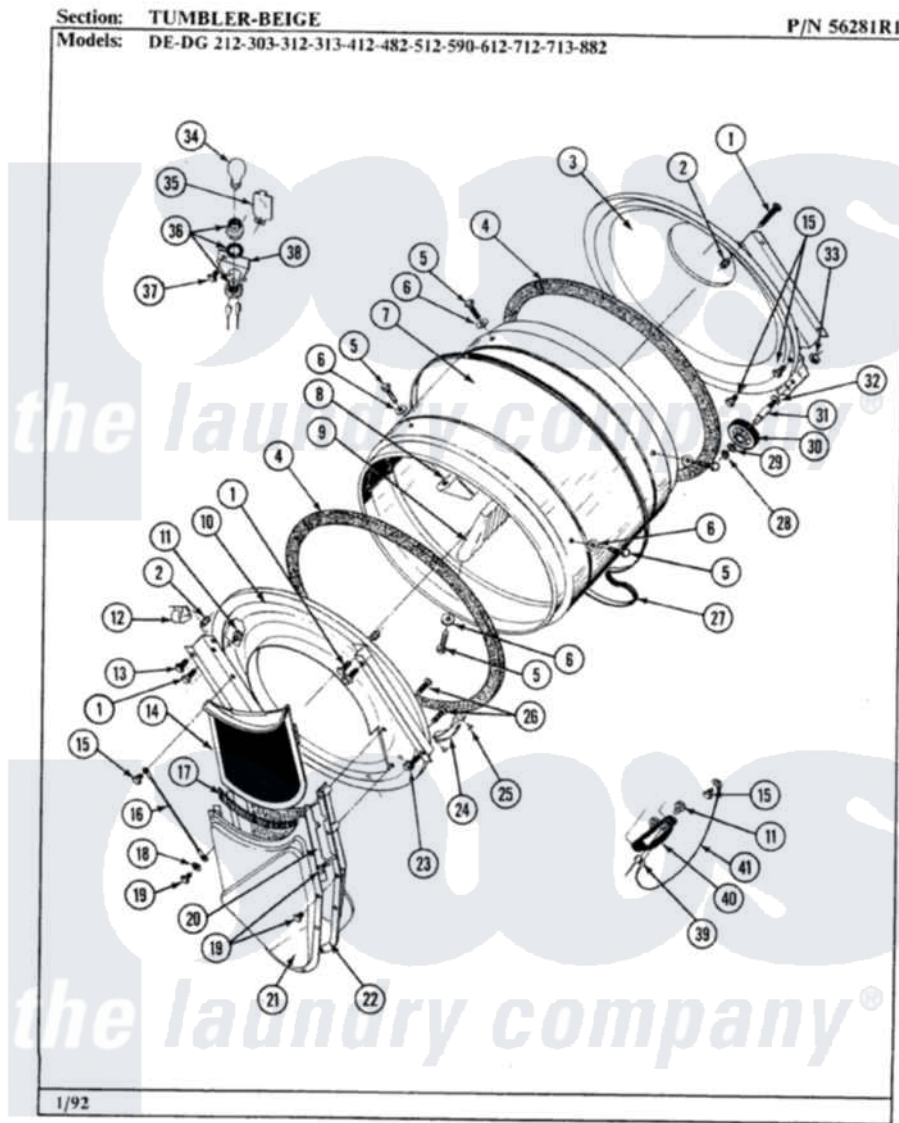

Maytag GDE512 08 - TUMBLER-BEIGE

Maytag [Residential Maytag GDE512 Dryer Parts](#) Parts Diagram 08 - TUMBLER-BEIGE
 Click on the part number to view part

Item	Original Part Number	Replaced By	Status	Part Description
1	313764		Not Available	SCREW
2	313915	31-3915		Tech Sheet
3	Y306660	33001106		Back, Tumbler
4	314820			Seal, Tumbler
5	Y310759			Screw, Tumbler Baffles
6	314158			Washer, Baffle To Tumbler
7	314802		Not Available	TUMBLER W/OUT BAFFLES
"	306663		Not Available	TUMBLER W/BAFFLES
8	314803	33001012		Baffle
9	314804	33001004		Baffle, Tall
10	306670		Not Available	TUMBLER FRONT----NA
12	Y310376			Clip, Door Switch Harness
13	Y313561			Screw----NA
14	Y306666	33001003		Screen, Lint
15	211294	90767		Screw, 8A X 3/8 HeX Washer Head Tapping
16	205810			Wire, Ground

17	Y313796		Lint Seal
18	310557		Washer
19	Y312961	W10116751	Screw
20	Y313795		Guide For Lint Screen
21	Y312964	Not Available	OUTLET DUCT - OUTER HALF
22	306656	Not Available	OUTLET DUCT & GRID ASSEMBLY
"	306657	Not Available	OUTLET DUCT & GRID
23	Y310632	1163839	Screw
24	306508		Tumbler Bearing Kit ----W
25	210720		Rivet, Bearing To Tumbler Frnt
26	Y314110	33002917	Screw, No.10-16
27	Y312959		Poly "V" Belt For Tumbler
28	410233	9703438	Ring-Retrn
29	312535		Washer, Vault Mounting Brk.
30	Y303373	12001541	Drum Roller/Washer Assembly--W
31	Y312948	6-3129480	Shaft- Tumbler
32	Y313347	312535	Washer, Vault Mounting Brk.
33	312538	33001443	Nut, Hex