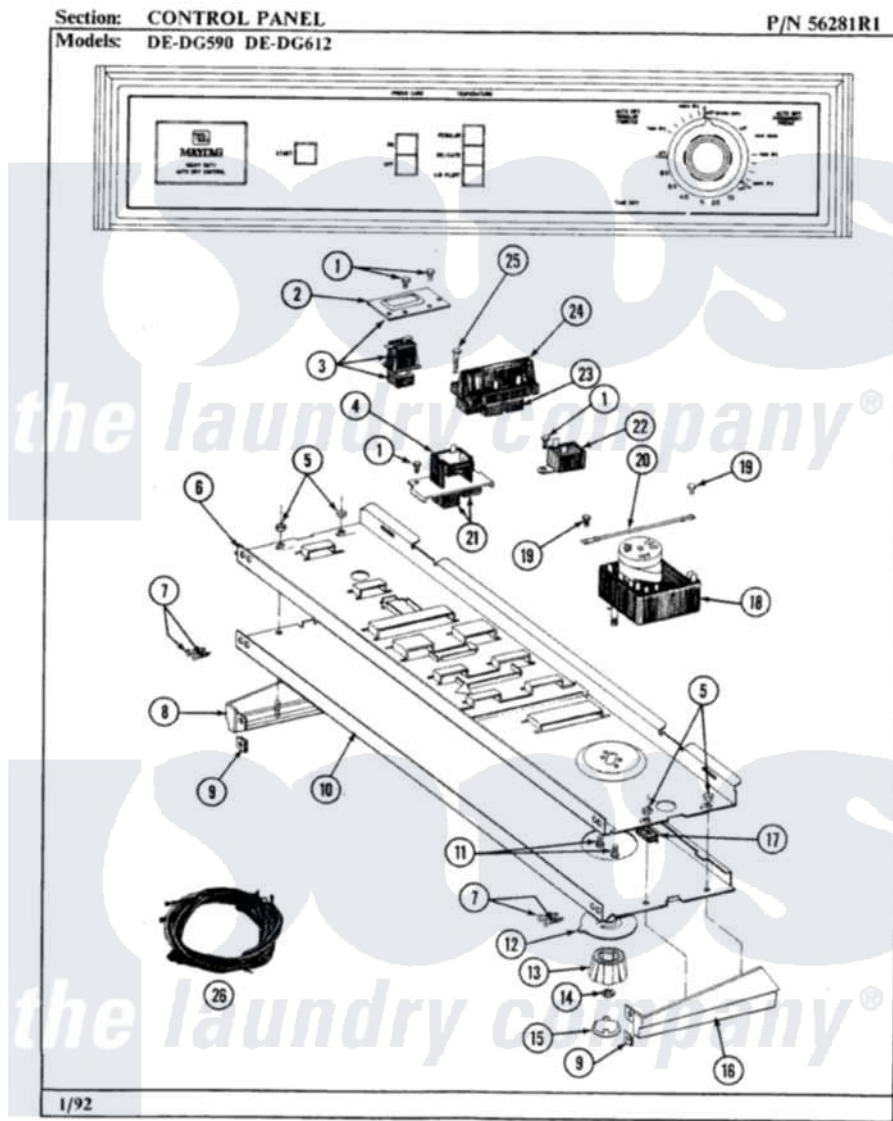

Maytag GDE590 01 - CONTROL PANEL

18

Maytag [Residential Maytag GDE590 Dryer Parts](#) Parts Diagram 01 - CONTROL PANEL
Click on the part number to view part

Item	Original Part Number	Replaced By	Status	Part Description
1	211168	W10139210		Screw, 8-18 X 5/16
2	314177		Not Available	BRACKET FOR START SWITCH
3	306533			Switch, Push/To/Start W/Bkt
4	305950		Not Available	DRYNESS-PRESS CARE SWITCH
5	214872			Palnut, End Cap Note: Nut, Lamp Holder
6	314184			Back Up Plate
7	210932			Screw, No.8 X 9/16 Ctsk Note: Screw, Inlet Duct
8	214815			End Cap F/Control Panel-LH
9	214894			Fastener, End Cap
10	305885	306385		Control Panel
"	306385			Control Panel
11	910708	488234		Screw 8-32 X 1/4
12	314422	33001500		Dial, Timer Indicator
13	314421			Knob For Timer

14	312273		Nut, Control Knob
15	215164	Not Available	CAP FOR KNOB
16	214816		End Cap F/Control Panel-RH
17	214897		Pad, Control Panel
18	305207		Timer
19	211294	90767	Screw, 8A X 3/8 HeX Washer Head Tapping
20	204807		Ground Wire, Supp. Plte To Top Cover
21	215210		Button For Switch
22	305205	694419	Mini-Buzzer
23	215211		Button For Switch
24	305958	Not Available	TEMPERATURE SWITCH
25	213117	67006908	Screw, Ice Rack
26	306431		Main Wire Harness
"	306817	Not Available	WIRE HARNESS