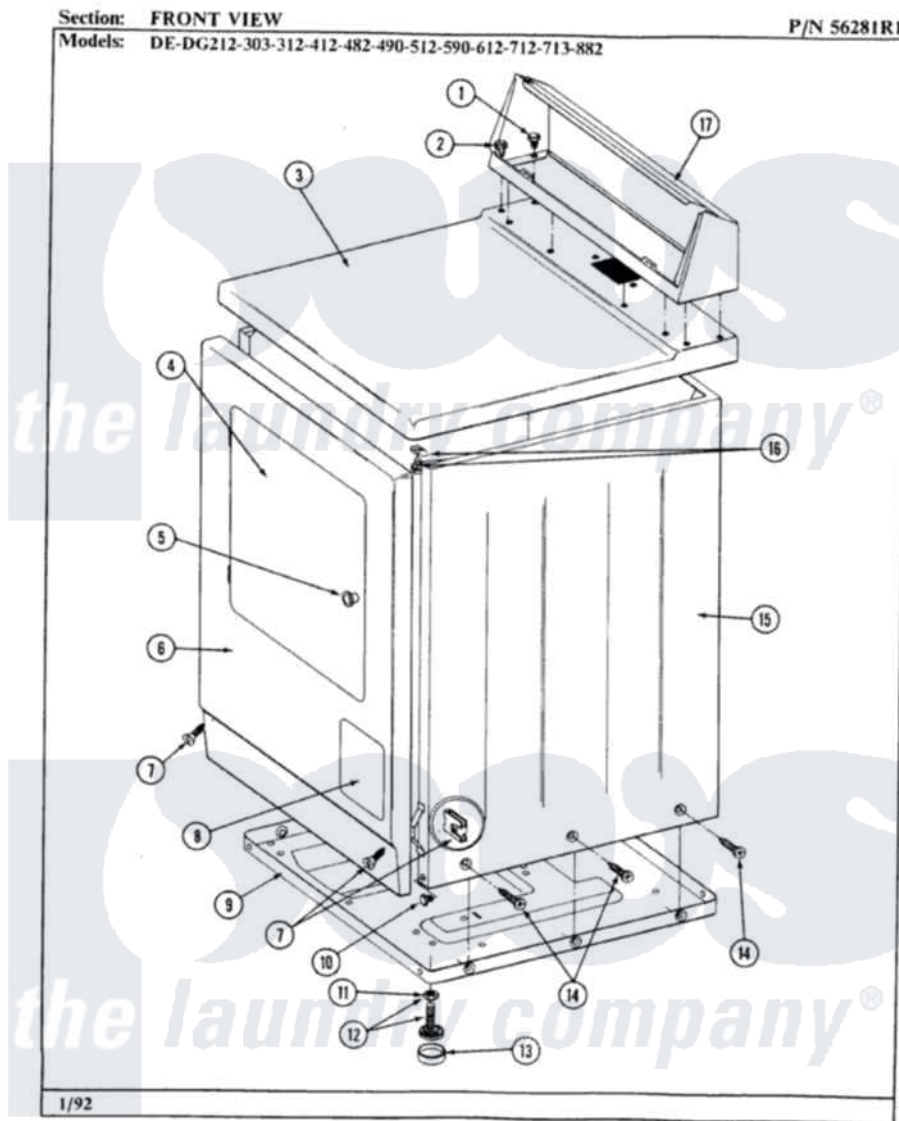

# Maytag GDE590 03 - FRONT VIEW

26

Maytag Residential Maytag GDE590 Dryer Parts Parts Diagram 03 - FRONT VIEW  
 Click on the part number to view part

Item	Original Part Number	Replaced By	Status	Part Description
1	211194		Not Available	LOCK WASHER
2	<a href="#">Y313559</a>			Screw
3	307104M		Not Available	TOP COVER ASSY
4	306668M		Not Available	DOOR, HARVEST WHEAT
5	303942		Not Available	KNOB AND SCREW
6	304595M		Not Available	FRONT PANEL-HARVEST WHEAT
7	<a href="#">204439</a>			Screw And Fstner Assembly
9	Y303361		Not Available	BASE ASSY. (UPPER & LOWER)
10	Y310632	<a href="#">1163839</a>		Screw
11	Y052740	<a href="#">62739</a>		Nut, Lock
12	<a href="#">Y305086</a>			Adjustable Leg And Nut
13	<a href="#">Y314137</a>			Foot, Rubber
14	<a href="#">213007</a>			Xfor Cabinet See Cabinet, Back
15	305302M		Not Available	CABINET-HARVEST WHEAT