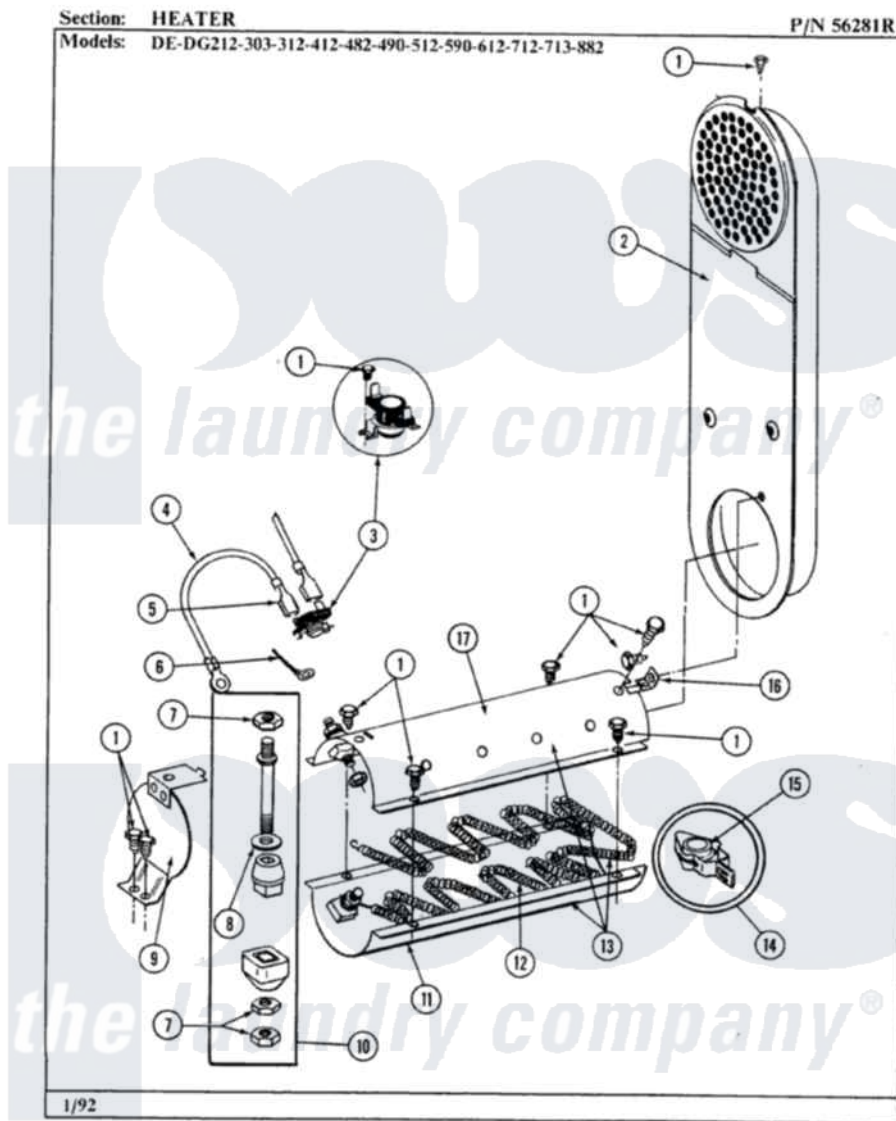

Maytag GDE590 04 - HEATER

36

Maytag [Residential Maytag GDE590 Dryer Parts](#) Parts Diagram 04 - HEATER
 Click on the part number to view part

Item	Original Part Number	Replaced By	Status	Part Description
1	211294	90767		Screw, 8A X 3/8 HeX Washer Head Tapping
2	Y303362			Inlet Duct Assembly - DE
3	303396			Thermostat, Hi-Limit
"	303896			Hi-Limit Thermostat-Canada
4	Y304693			Jumper Wire
5	210745			Wire Terminal
6	306448		Not Available	WIRE
7	311484	112432		Nut
8	311093			Washer, Terminal Connection
9	304124		Not Available	HEATER SHIELD
10	Y304596			Terminal Insulator Assembly
11	Y313576			Heater Chamber, Bottom
12	Y313538			Heater Element 240 Volt
"	Y304837	W10116793		Element
13	Y303404			Heater Assembly Complete
14	Y303881			Clip And Insulator Assembly

15 [Y313270](#)

Insulator For Heater Elemen

16 [Y312890](#)

Retainer, Heater Chamber

17 Y313575

Not Available

HEATER CHAMBER, TOP