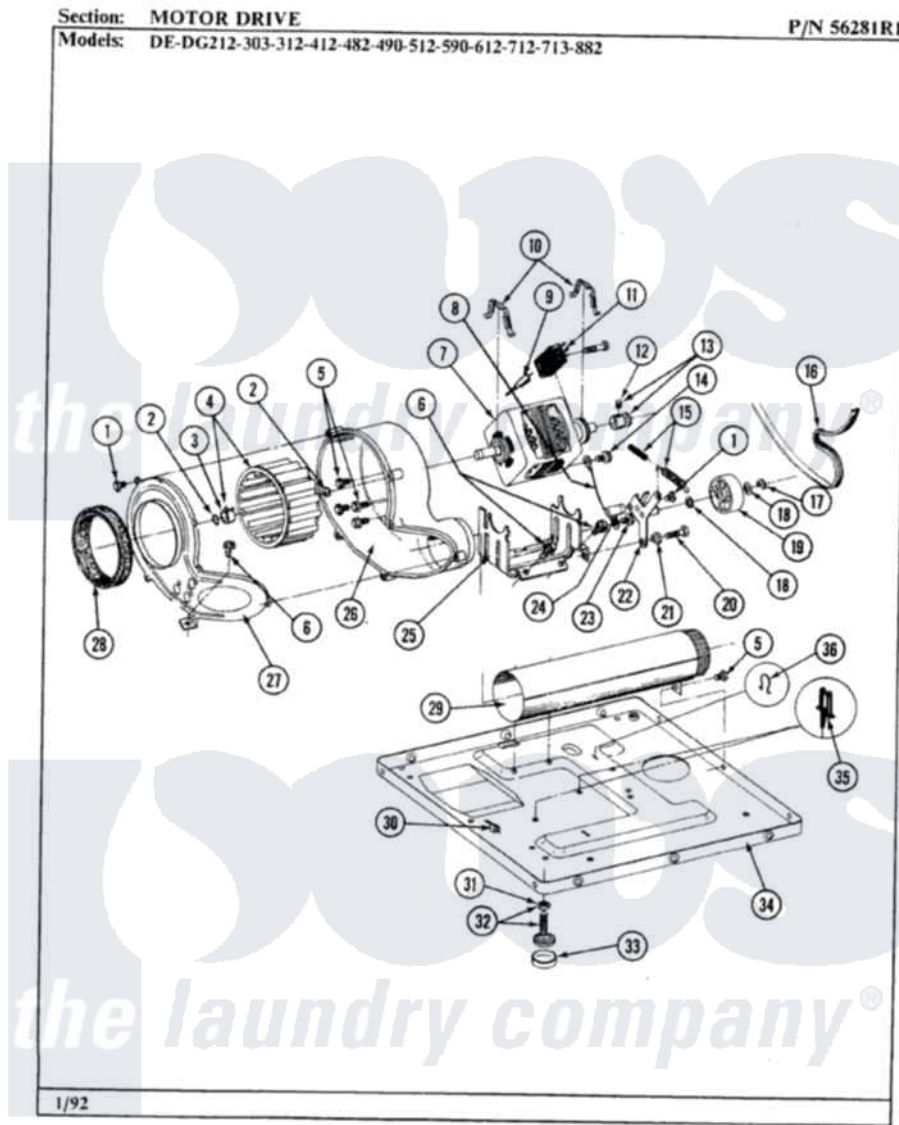

# Maytag GDE590 05 - MOTOR DRIVE

-40-

Maytag [Residential Maytag GDE590 Dryer Parts](#) Parts Diagram 05 - MOTOR DRIVE  
 Click on the part number to view part

Item	Original Part Number	Replaced By	Status	Part Description
1	Y312961	<a href="#">W10116751</a>		Screw
2	410233	<a href="#">9703438</a>		Ring-Retrn
3	<a href="#">312967</a>			Clamp, Blower Housing
4	<a href="#">Y303836</a>			Blower Wheel Assembly And Clamp
5	Y310632	<a href="#">1163839</a>		Screw
6	<a href="#">Y313561</a>			Screw---NA
7	Y303358	<a href="#">W10410999</a>		Motor-Drive
8	<a href="#">901220</a>			Ground Wire
9	306448		Not Available	WIRE
10	<a href="#">Y015825</a>			Clip, Motor To Motor Support
11	Y303877		Not Available	SWITCH, MOTOR EXTERNAL START No.303358-2, No.303358-4, 303358-7
"	<a href="#">Y303879</a>			Switch, Motor External Start
"	306207		Not Available	(PROD. No.303358-8 & No.303358-9)
12	<a href="#">Y053241</a>			Set Screw, Motor Pulley