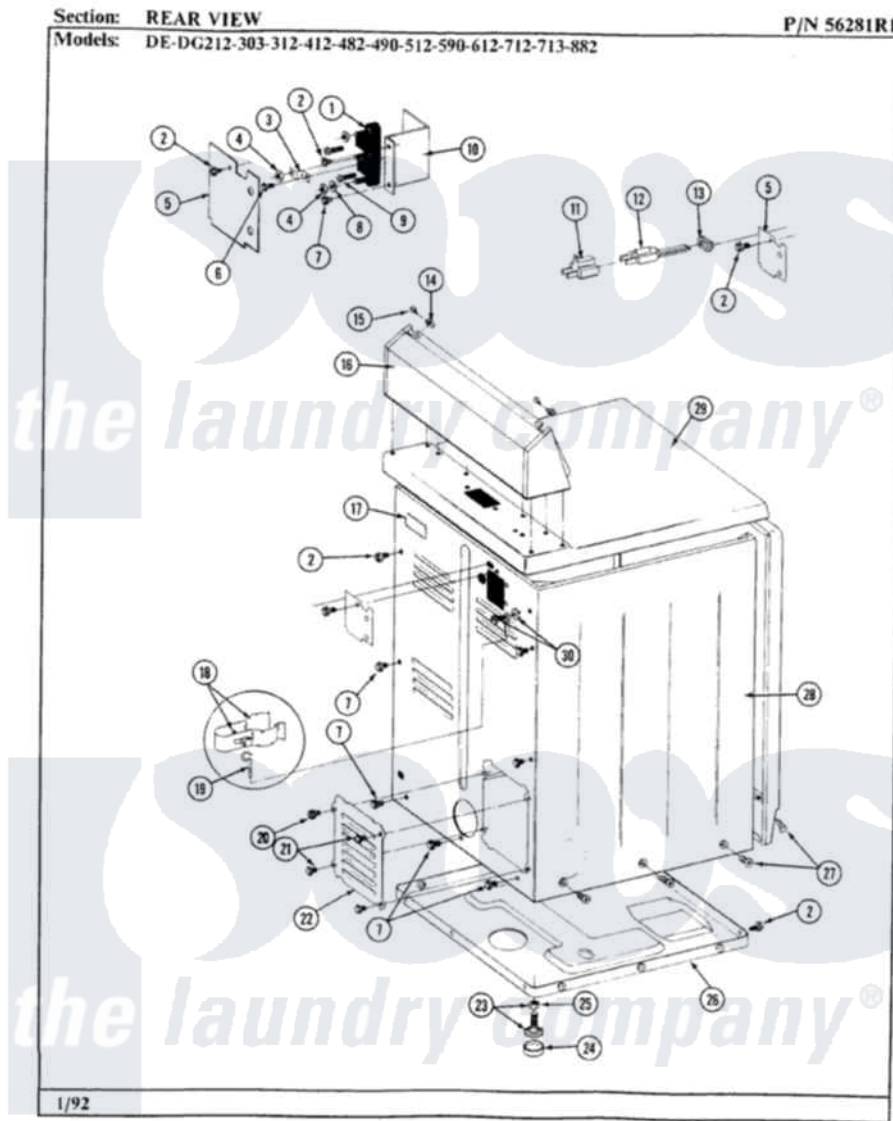

# Maytag GDE590 07 - REAR VIEW

28

Maytag [Residential Maytag GDE590 Dryer Parts](#) Parts Diagram 07 - REAR VIEW  
 Click on the part number to view part

Item	Original Part Number	Replaced By	Status	Part Description
1	<a href="#">400008</a>			Block, Terminal
2	<a href="#">Y313561</a>			Screw---NA
3	<a href="#">Y312184</a>			Strap, Grounding
4	311484	<a href="#">112432</a>		Nut
5	Y312905		Not Available	COVER, TERMINAL
6	Y311423	<a href="#">489483</a>		Screw 10-32 X 1/2
7	Y310632	<a href="#">1163839</a>		Screw
8	<a href="#">Y311270</a>			Washer, Terminal Block
9	Y312209	<a href="#">W10001200</a>		Screw
10	<a href="#">Y312904</a>			Bracket, Terminal Block
14	<a href="#">215075</a>			Fastener, Control Panel To Console
15	<a href="#">210932</a>			Screw, No.8 X 9/16 Ctsk Note: Screw, Inlet Duct
16	305193M		Not Available	CONSOLE-HARVEST WHEAT
17	214519			LABEL, ELECTRICAL INSTR. PART NOT USED-GAS MODELS ONLY

18	<a href="#">301548</a>		Clamp, Ground Wire
19	<a href="#">311155</a>		Ground Wire And Clamp
20	<a href="#">Y313559</a>		Screw
21	211294	<a href="#">90767</a>	Screw, 8A X 3/8 HeX Washer Head Tapping
22	Y312951	Not Available	ACCESS COVER, BACK
23	<a href="#">Y305086</a>		Adjustable Leg And Nut
24	<a href="#">Y314137</a>		Foot, Rubber
25	Y052740	<a href="#">62739</a>	Nut, Lock
26	Y303361	Not Available	BASE ASSY. (UPPER & LOWER)
27	<a href="#">213007</a>		Xfor Cabinet See Cabinet, Back
28	305193M	Not Available	CONSOLE-HARVEST WHEAT
29	307104M	Not Available	TOP COVER ASSY
30	303846	<a href="#">22003781</a>	Screw, Ground Strap