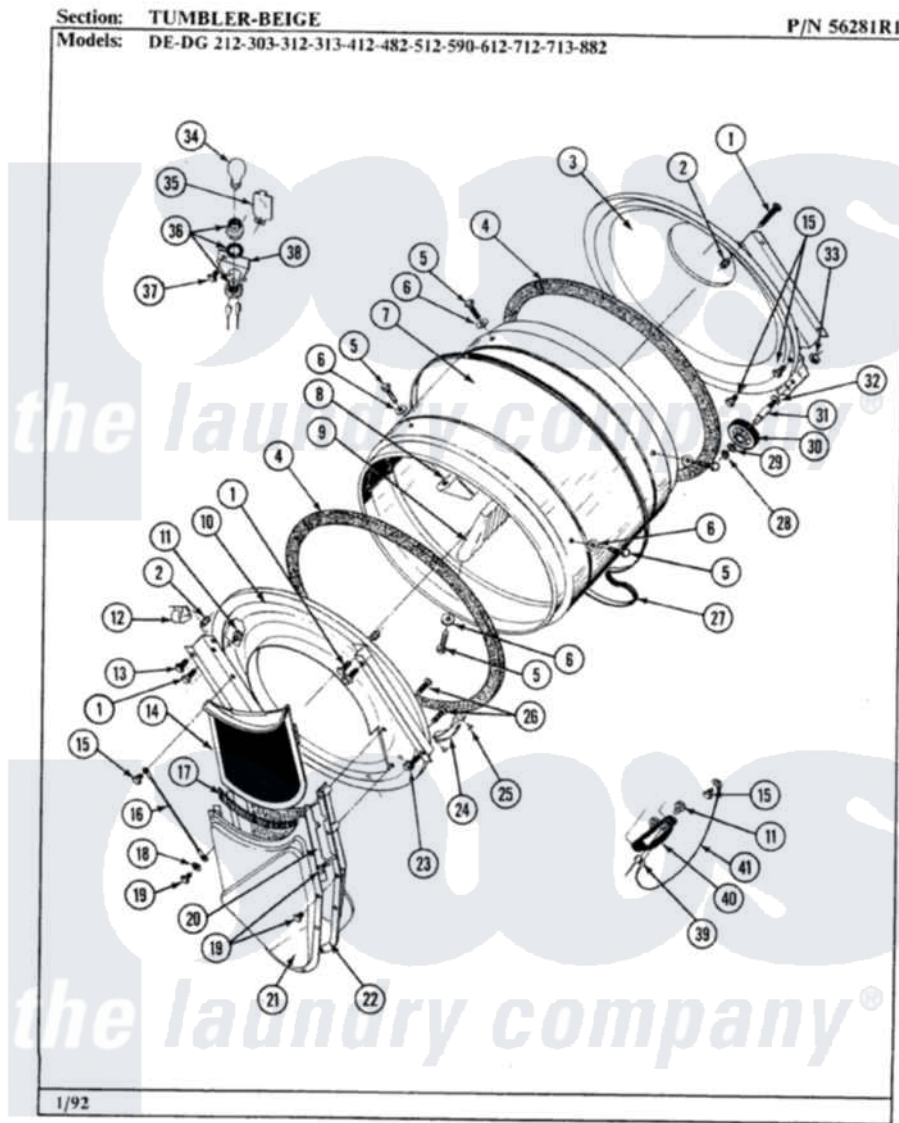

Maytag GDE590 08 - TUMBLER-BEIGE

34

Maytag Residential Maytag GDE590 Dryer Parts Parts Diagram 08 - TUMBLER-BEIGE
 Click on the part number to view part

Item	Original Part Number	Replaced By	Status	Part Description
1	313764		Not Available	SCREW
2	313915	31-3915		Tech Sheet
3	Y306660	33001106		Back, Tumbler
4	314820			Seal, Tumbler
5	Y310759			Screw, Tumbler Baffles
6	314158			Washer, Baffle To Tumbler
7	314802		Not Available	TUMBLER W/OUT BAFFLES
"	306663		Not Available	TUMBLER W/BAFFLES
8	314803	33001012		Baffle
9	314804	33001004		Baffle, Tall
10	306670		Not Available	TUMBLER FRONT----NA
12	Y310376			Clip, Door Switch Harness
13	Y313561			Screw----NA
14	Y306666	33001003		Screen, Lint
15	211294	90767		Screw, 8A X 3/8 HeX Washer Head Tapping
16	205810			Wire, Ground

17	Y313796		Lint Seal
18	310557		Washer
19	Y312961	W10116751	Screw
20	Y313795		Guide For Lint Screen
21	Y312964	Not Available	OUTLET DUCT - OUTER HALF
22	306656	Not Available	OUTLET DUCT & GRID ASSEMBLY
"	306657	Not Available	OUTLET DUCT & GRID
23	Y310632	1163839	Screw
24	306508		Tumbler Bearing Kit ----W
25	210720		Rivet, Bearing To Tumbler Frnt
26	Y314110	33002917	Screw, No.10-16
27	Y312959		Poly "V" Belt For Tumbler
28	410233	9703438	Ring-Retrn
29	312535		Washer, Vault Mounting Brk.
30	Y303373	12001541	Drum Roller/Washer Assembly--W
31	Y312948	6-3129480	Shaft- Tumbler
32	Y313347	312535	Washer, Vault Mounting Brk.
33	312538	33001443	Nut, Hex