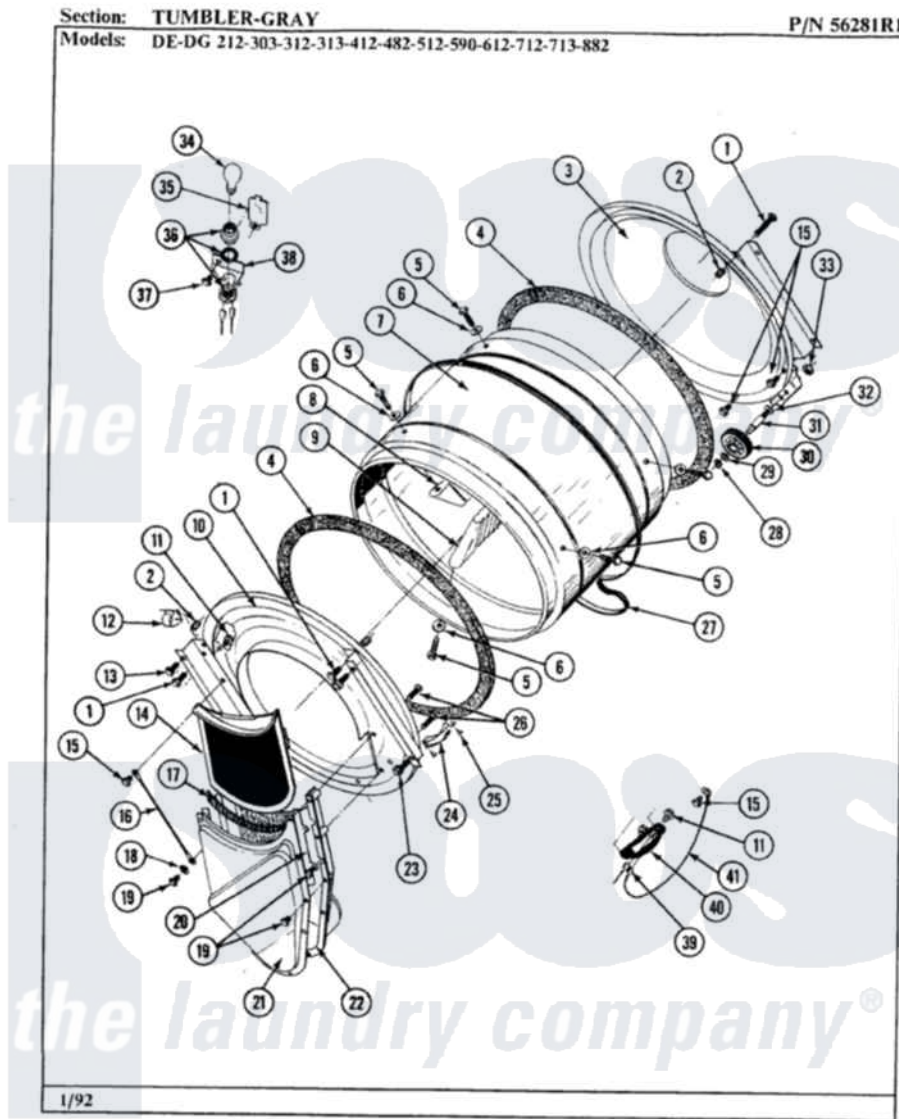

Maytag GDE590 09 - TUMBLER-GRAY

32

Maytag [Residential Maytag GDE590 Dryer Parts](#) Parts Diagram 09 - TUMBLER-GRAY
 Click on the part number to view part

Item	Original Part Number	Replaced By	Status	Part Description
1	313764		Not Available	SCREW
2	313915	31-3915		Tech Sheet
3	Y306660	33001106		Back, Tumbler
4	Y313541	33313541		Seal- Tumbler
5	Y310759			Screw, Tumbler Baffles
6	314158			Washer, Baffle To Tumbler
7	305187		Not Available	TUMBLER W/BAFFLES
"	Y314153		Not Available	TUMBLER No.
8	314154		Not Available	TUMBLER BAFFLE - SHORT
9	314155	33001004		Baffle, Tall
10	Y303815	33001231		Front- Tumbler
12	Y310376			Clip, Door Switch Harness
13	Y313561			Screw---NA
14	Y304388	33001003		Screen, Lint
15	211294	90767		Screw, 8A X 3/8 HeX Washer Head Tapping
16	205810			Wire, Ground

17	Y313796		Lint Seal
18	310557		Washer
19	Y312961	W10116751	Screw
20	Y313795		Guide For Lint Screen
21	Y312964	Not Available	OUTLET DUCT - OUTER HALF
22	Y304810	Not Available	OUTLET DUCT ASSEMBLY---S
23	Y310632	1163839	Screw
24	306508		Tumbler Bearing Kit ---W
25	210720		Rivet, Bearing To Tumbler Fmt
26	Y314110	33002917	Screw, No.10-16
27	Y312959		Poly "V" Belt For Tumbler
28	410233	9703438	Ring-Retrn
29	312535		Washer, Vault Mounting Brk.
30	Y303373	12001541	Drum Roller/Washer Assembly--W
31	Y312948	6-3129480	Shaft- Tumbler
32	Y313347	312535	Washer, Vault Mounting Brk.
33	312538	33001443	Nut, Hex