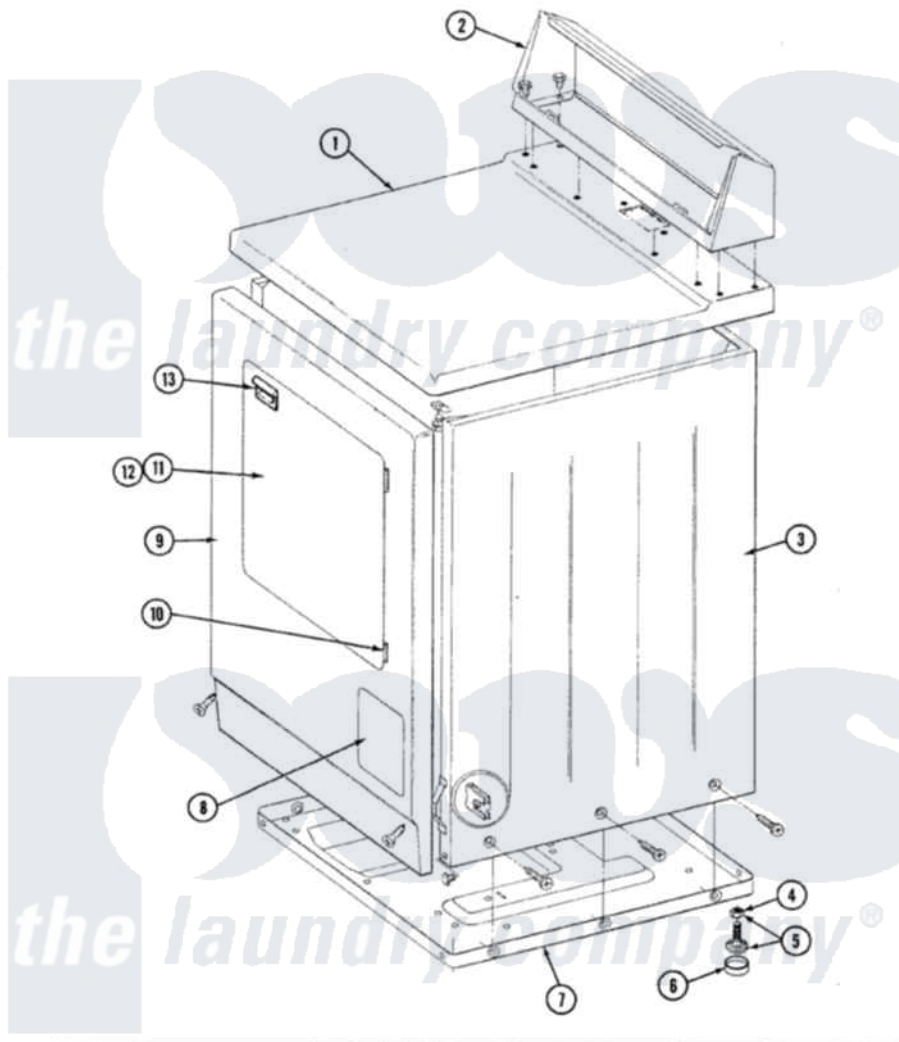

Maytag GDE5910 03 - FRONT VIEW

SECTION: FRONT VIEW
MODEL: DE-D6 MODELS

Issue Date: 6/90

56

Maytag [Residential Maytag GDE5910 Dryer Parts](#) Parts Diagram 03 - FRONT VIEW
Click on the part number to view part

Item	Original Part Number	Replaced By	Status	Part Description
1	307104M		Not Available	TOP COVER ASSY
"	204445			Screw And Fastener Assembly
2	Y313559			Screw
"	305193M		Not Available	CONSOLE-HARVEST WHEAT
3	307124M		Not Available	CABINET ASSY HVT WHEAT
"	Y310632	1163839		Screw
4	Y052740	62739		Nut, Lock
5	Y305086			Adjustable Leg And Nut
6	Y314137			Foot, Rubber
7	Y303361		Not Available	BASE ASSY. (UPPER & LOWER)
9	308000M		Not Available	FRONT PANEL ASSY
10	307099	33001230		Hinge, Door
11	307111M		Not Available	DOOR ASSY HVT WHEAT
12	314966M		Not Available	DOOR PANEL HVT WHEAT
13	314973		Not Available	HANDLE DOOR HVT WHEAT