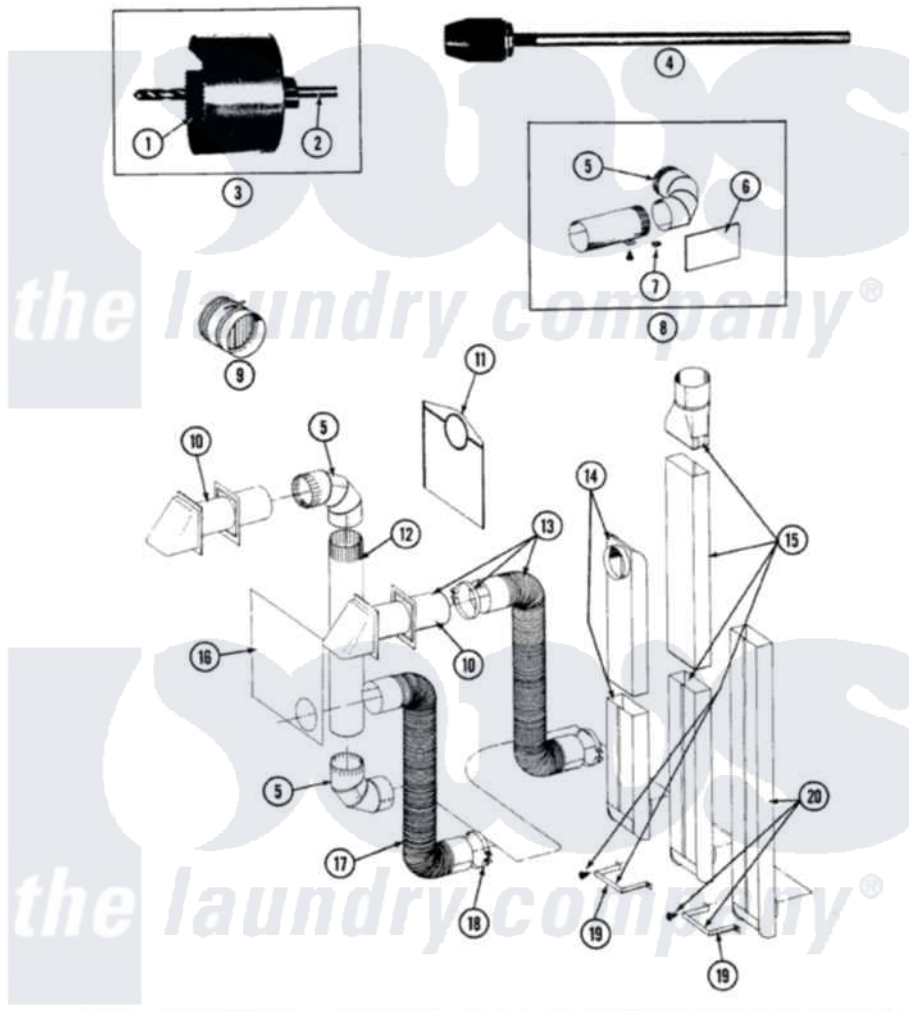

Maytag GDE5910 06 - INSTALLATION ACCESSORIES

SECTION: INSTALLATION ACCESSORIES
 MODEL: ALL MODELS

Issue Date: 6/90

54

Maytag Residential Maytag GDE5910 Dryer Parts Parts Diagram 06 - INSTALLATION ACCESSORIES
 Click on the part number to view part

Item	Original Part Number	Replaced By	Status	Part Description
1	038179		Not Available	BLADE, SAW
2	038180		Not Available	REPLACEMENT DRILL
3	038766		Not Available	HOLE SAW W/DRILL BIT
4	038767			Extension Chuck, Drill
5	Y059131			Elbow, Venting
6	312302			Insulation, Exhaust Duct Kit
7	213323			Fastener, Exhaust Duct Kit
8	Y304652			Exhaust Duct Kit
"	211294	90767		Screw, 8A X 3/8 HeX Washer Head Tapping
9	059146		Not Available	DAMPER, BACK DRAFT
10	Y059129	4396007RW		Vent Hood
11	311353		Not Available	BAG, LINT (DACRON)
12	Y059130			Pipe, Venting
13	Y059143			Flexible Vent Kit
14	Y059135			Vent Duct Assembly
15	059144		Not Available	RECTANGULAR VENT KIT

16	Y059134		PLATE, ALUM. WINDOW (15``X20``)
17	Y304353	4396010RP	6ft Scvent
18	Y304630		Clamp, Flexible Duct
19	313272		Bracket, Exhaust Deflector
"	211294	90767	Screw, 8A X 3/8 HeX Washer Head Tapping
20	303736	Not Available	EXHAUST DEFLECTOR KIT