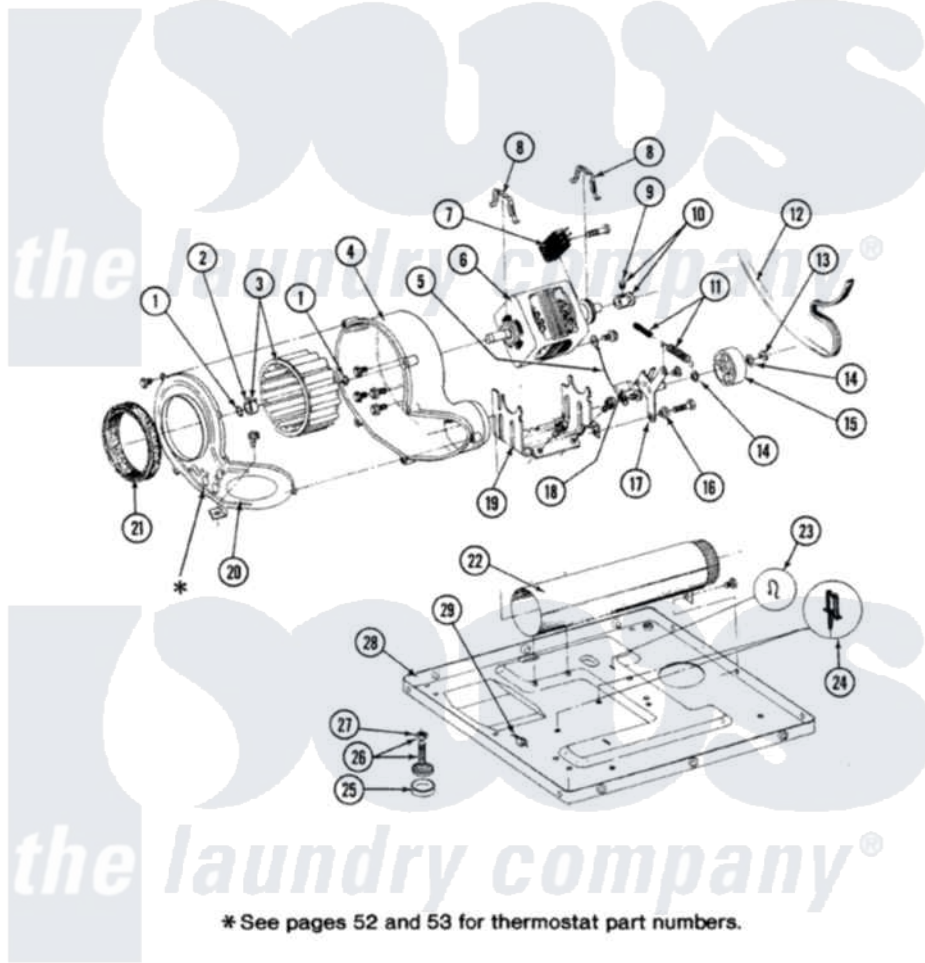

Maytag GDE5910 08 - MOTOR, BLOWER, BASE FRAME & THERMOSTATS

SECTION: MOTOR, BLOWER, BASE FRAME & THERMOSTATS
 MODEL: DG-DE MODELS

Issue Date: 6/90

50

Maytag [Residential Maytag GDE5910 Dryer Parts](#) Parts Diagram 08 - MOTOR, BLOWER, BASE FRAME & THERMOSTATS

[Click on the part number to view part](#)

Item	Original Part Number	Replaced By	Status	Part Description
1	410233	9703438		Ring-Retrn
2	312967			Clamp, Blower Housing
3	Y303836			Blower Wheel Assembly And Clamp
4	Y310632	1163839		Screw
"	Y312893			Housing, Blower
5	901220			Ground Wire
"	211294	90767		Screw, 8A X 3/8 HeX Washer Head Tapping
"	910343	488234		Screw 8-32 X 1/4
6	Y303358	W10410999		Motor-Drve
7	306207		Not Available	(PROD. No.303358-8 & No.303358-9)
"	Y303877		Not Available	SWITCH, MOTOR EXTERNAL START No.303358-2, No.303358-4, 303358-7
"	Y303879			Switch, Motor External Start

8	Y015825		Clip, Motor To Motor Support
9	Y053241		Set Screw, Motor Pulley
10	Y305185	6-3051850	Pulley- MO
11	Y303945		IDLER SPRING ASSY. W/PLUG
12	Y312959		Poly "V" Belt For Tumbler
13	312958	354987	Ring, Retaining
14	Y312527		Washer, Idler Shaft
15	Y303705	6-3037050	Pulley- ID
16	Y312894	315772	Sleeve, Idler Arm
17	Y014874		Screw, Idler Arm And Sleeve
"	Y303363	6-3033630	Idler Arm
"	Y312961	W10116751	Screw
18	Y313582	W10116756	Spacer
19	Y313561		Screw----NA
"	312897	Not Available	SUPPORT, MOTOR
20	314846		Cover, Blower Housing
"	Y313561		Screw----NA
"	Y312961	W10116751	Screw
21	Y312901		Seal, Housing Cover
22	Y303442		EXHAUST DUCT ASSEMBLY
"	Y310632	1163839	Screw
23	410490		Spring, Retainer Wire Harness
24	Y313262	W10116752	Retainer-
25	Y314137		Foot, Rubber
26	Y305086		Adjustable Leg And Nut
27	Y052740	62739	Nut, Lock
28	Y303361	Not Available	BASE ASSY. (UPPER & LOWER)
29	Y310376		Clip, Door Switch Harness