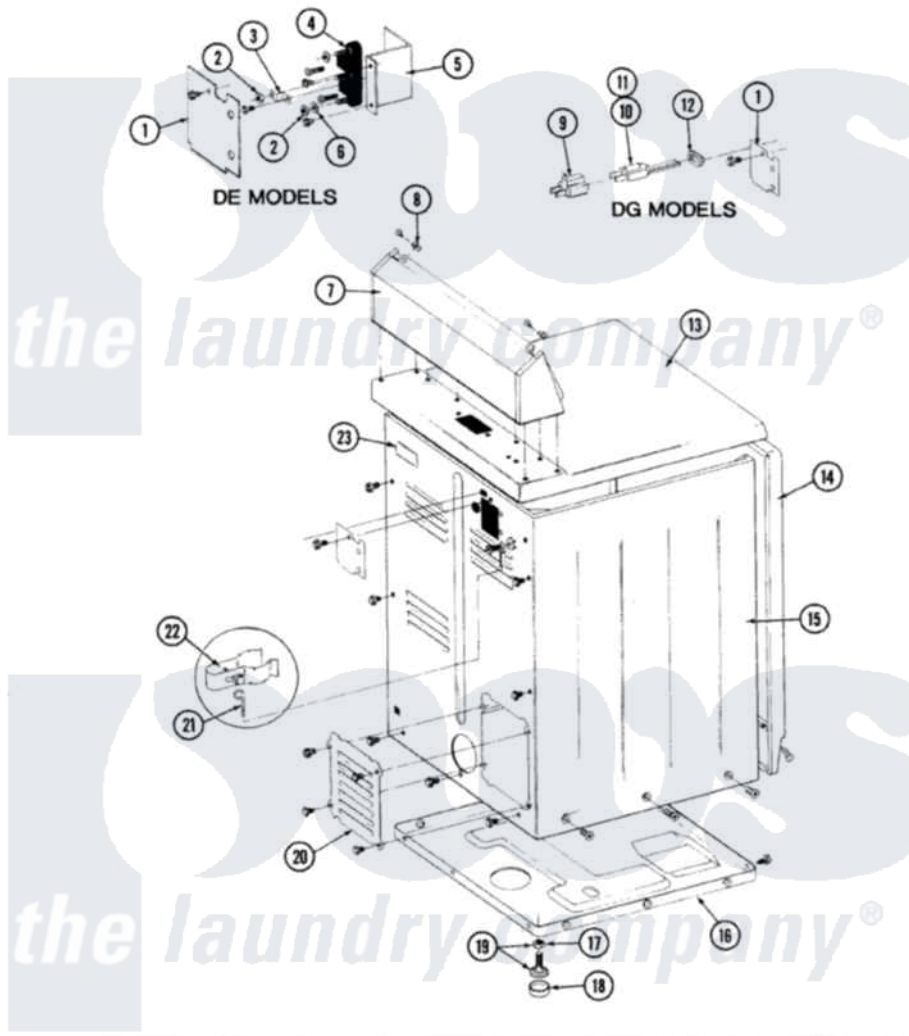

Maytag GDE5910 09 - REAR VIEW

SECTION: REAR VIEW
MODEL: DE-DG MODELS

Issue Date: 6/90

38

Maytag Residential Maytag GDE5910 Dryer Parts Parts Diagram 09 - REAR VIEW
Click on the part number to view part

| Item | Original Part Number | Replaced By | Status | Part Description |
|------|-------------------------|---------------------------|---------------|------------------------------------|
| 1 | Y312905 | | Not Available | COVER, TERMINAL |
| " | Y313561 | | | Screw---NA |
| 2 | 311484 | 112432 | | Nut |
| 3 | Y311423 | 489483 | | Screw 10-32 X 1/2 |
| " | Y312184 | | | Strap, Grounding |
| 4 | Y312209 | W10001200 | | Screw |
| " | 400008 | | | Block, Terminal |
| 5 | Y312904 | | | Bracket, Terminal Block |
| " | Y313561 | | | Screw---NA |
| " | Y310632 | 1163839 | | Screw |
| 6 | Y311270 | | | Washer, Terminal Block |
| 7 | 305193M | | Not Available | CONSOLE-HARVEST WHEAT |
| 8 | 215075 | | | Fastener, Control Panel To Console |
| 11 | 305168 | 33002916 | | Power Cord, Canadian 240V |
| 13 | 307104M | | Not Available | TOP COVER ASSY |
| 14 | 308000M | | Not Available | FRONT PANEL ASSY |

| | | | |
|----|-------------------------|-------------------------|---|
| 15 | Y310632 | 1163839 | Screw |
| " | Y313561 | | Screw---NA |
| " | 307124M | Not Available | CABINET ASSY HVT WHEAT |
| 16 | Y303361 | Not Available | BASE ASSY. (UPPER & LOWER) |
| 17 | Y052740 | 62739 | Nut, Lock |
| 18 | Y314137 | | Foot, Rubber |
| 19 | Y305086 | | Adjustable Leg And Nut |
| 20 | Y312951 | Not Available | ACCESS COVER, BACK |
| " | 211294 | 90767 | Screw, 8A X 3/8 HeX Washer Head Tapping |
| " | Y313559 | | Screw |