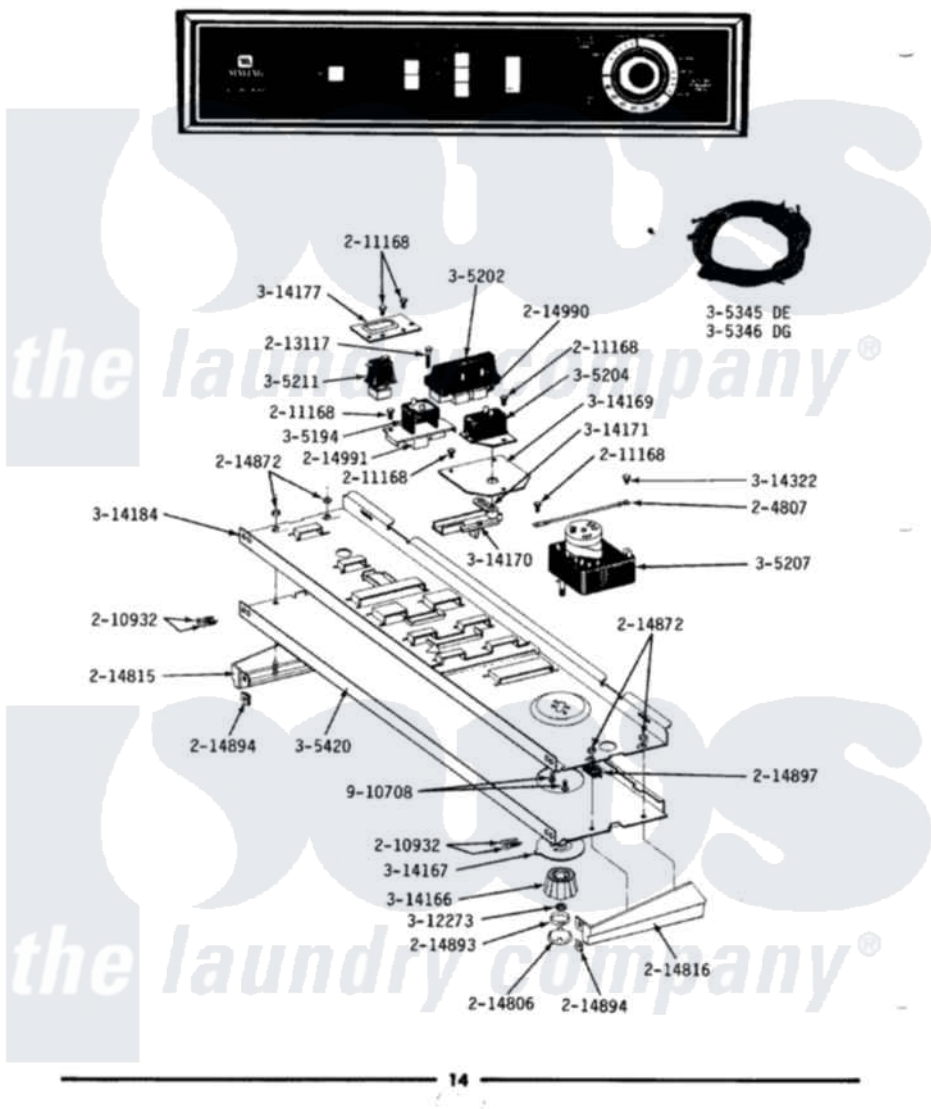

# Maytag GDE610 01 - CONTROL PANEL

**MODEL DE-DG610 CONTROL PANEL**

Maytag [Residential Maytag GDE610 Dryer Parts](#) Parts Diagram 01 - CONTROL PANEL  
 Click on the part number to view part

Item	Original Part Number	Replaced By	Status	Part Description
1	<a href="#">204807</a>			Ground Wire, Supp. Plte To Top Cover
2	<a href="#">210932</a>			Screw, No.8 X 9/16 Ctsk Note: Screw, Inlet Duct
3	211168	<a href="#">W10139210</a>		Screw, 8-18 X 5/16
4	213117	<a href="#">67006908</a>		Screw, Ice Rack
5	214806		Not Available	CAP FOR TIMER KNOB
6	<a href="#">214815</a>			End Cap F/Control Panel-LH
7	<a href="#">214816</a>			End Cap F/Control Panel-RH
8	<a href="#">214872</a>			Palnut, End Cap Note: Nut, Lamp Holder
9	214893		Not Available	DETENT RING F/TIMER KNOB CA
10	<a href="#">214894</a>			Fastener, End Cap
11	<a href="#">214897</a>			Pad, Control Panel
12	<a href="#">214990</a>			Button For Switch
13	<a href="#">214991</a>			Button For Switch
14	305104		Not Available	DRYNESS OR PRESS CARE

14	<a href="#">305194</a>	Not Available	SWITCH
15	305202	Not Available	TEMPERATURE SELECTOR SWITCH
16	Y305204	Not Available	BUZZER - ADJUSTABLE
17	<a href="#">305207</a>		Timer
18	<a href="#">305211</a>		Push To Start Switch
19	305345	Not Available	MAIN WIRE HARNESS
20	305346	Not Available	MAIN WIRE HARNESS
21	<a href="#">305420</a>		Control Panel
22	<a href="#">312273</a>		Nut, Control Knob
23	<a href="#">Y314166</a>		Knob For Timer
24	314167	Not Available	TIMER DIAL INDICATOR
25	314169	<a href="#">313610</a>	Hndle-Door
26	314170	<a href="#">31-4170</a>	Tech Sheet
27	314171	Not Available	PIVOT ARM FOR BUZZER
28	314177	Not Available	BRACKET FOR START SWITCH
29	<a href="#">314184</a>		Back Up Plate
30	Y314322	<a href="#">211251</a>	Screw, Transformer
31	910708	<a href="#">488234</a>	Screw 8-32 X 1/4