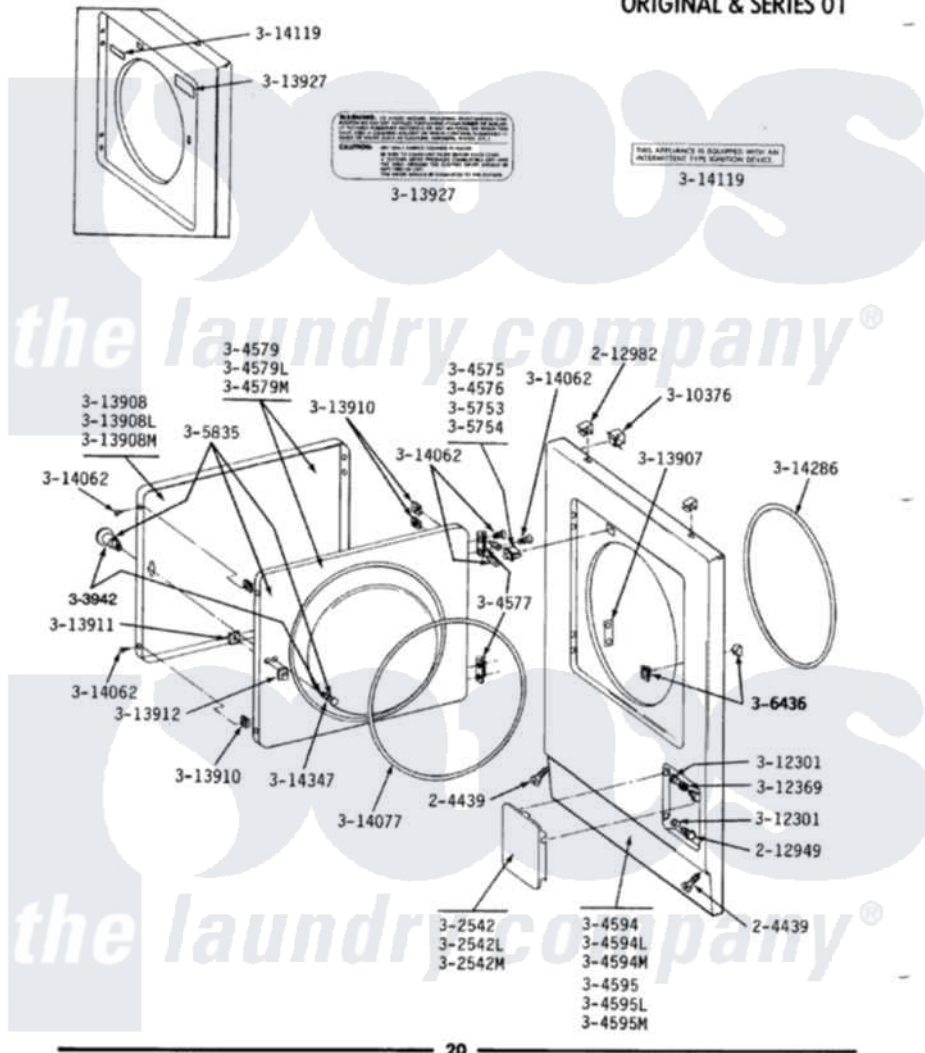

Maytag GDE610 02 - FRONT PANEL & DOOR ASSEMBLY

MODELS DE-DG110-210-410-510-610-710-810

**FRONT PANEL & DOOR ASSEMBLY
ORIGINAL & SERIES 01**

Maytag Residential Maytag GDE610 Dryer Parts Parts Diagram 02 - FRONT PANEL & DOOR ASSEMBLY
Click on the part number to view part

Item	Original Part Number	Replaced By	Status	Part Description
1	204439			Screw And Fstner Assembly
2	212949	22001866		Screw, Relay
3	212982	22001650		Fastener, Spring
4	302542		Not Available	PART NOT USED. (DG ONLY)
5	302542L		Not Available	PART NOT USED. (DG ONLY)
6	302542M		Not Available	ACCESS DOOR-HARVEST WHEAT
7	Y304575	W10169313		Switch-Dor
8	Y304576	W10169313		Switch-Dor
9	Y304577	33001230		Hinge, Door
10	306436			Door Latch Kit--W
13	304579M		Not Available	DOOR-HARVEST WHEAT
14	304594			Front Panel-White
15	304594L		Not Available	FRONT PANEL-ALMOND
16	304594M	3369903		Dishrack
19	304595M		Not Available	FRONT PANEL-HARVEST WHEAT

20	Y305753	W10169313		Switch-Dor
21	Y305754	W10169313		Switch-Dor
22	305835		Not Available	INNER DOOR WITH KNOB & SCRE
23	303942		Not Available	KNOB AND SCREW
24	Y310376			Clip, Door Switch Harness
25	312301		Not Available	BUSHING FOR ACCESS STUD
26	312369			Sleeve, Access Panel Stud Part Not Used
27	Y313907			Fastener, Twin
30	313908M		Not Available	DOOR PANEL-HARVEST WHEAT
31	Y313910			Clip, Door Liner To Outer Panel
32	Y313911			Door Strike Retainer
33	Y313912	306436		Door Latch Kit--W
34	Y313927			INSTRUCTION LABEL
35	Y314062			Screw, Door Hinge And Panel
36	314077			Door Seal
37	314119		Not Available	GAS IGNITION LABEL
38	314286			Seal For Front Panel
39	314347	400021-1		Screw