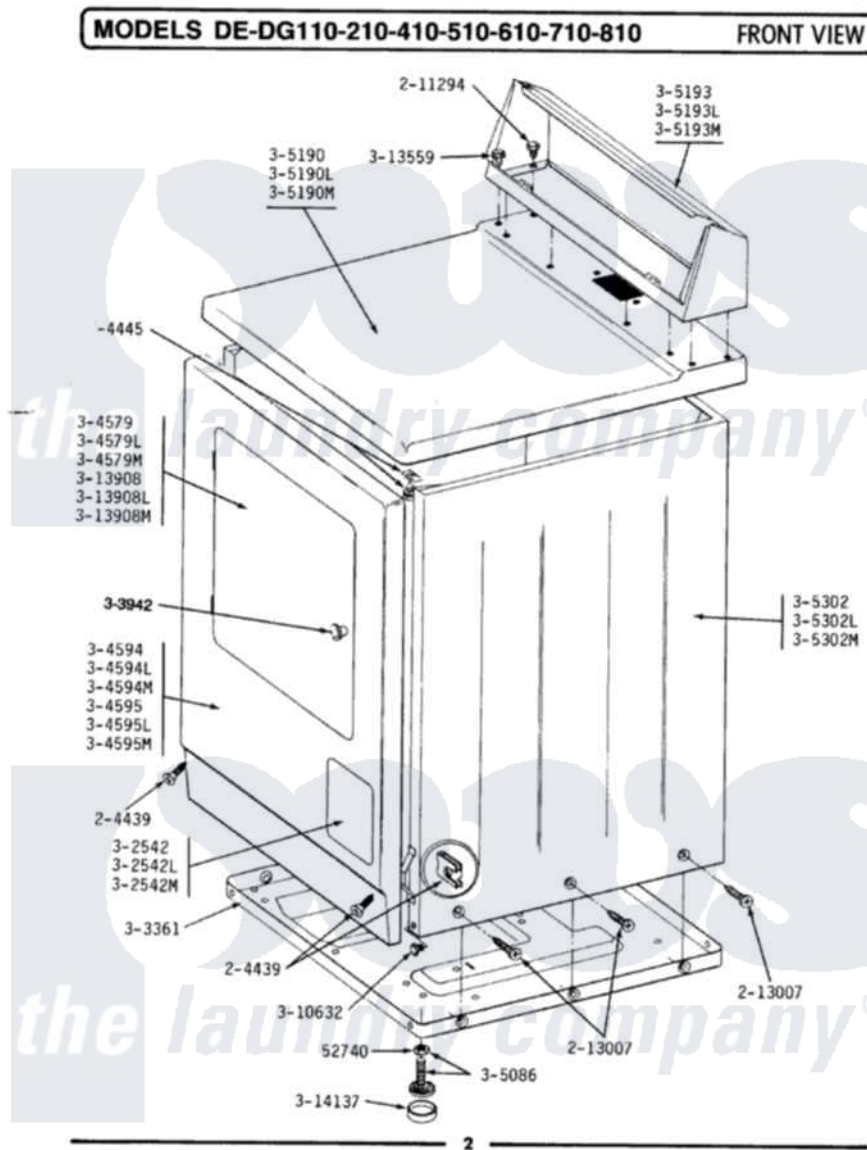

Maytag GDE610 03 - FRONT VIEW

Maytag Residential Maytag GDE610 Dryer Parts Parts Diagram 03 - FRONT VIEW
 Click on the part number to view part

Item	Original Part Number	Replaced By	Status	Part Description
1	Y052740	62739		Nut, Lock
2	204439			Screw And Fstner Assembly
3	204445			Screw And Fastener Assembly
4	211294	90767		Screw, 8A X 3/8 HeX Washer Head Tapping
5	213007			Xfor Cabinet See Cabinet, Back
6	302542		Not Available	PART NOT USED. (DG ONLY)
7	302542L		Not Available	PART NOT USED. (DG ONLY)
8	302542M		Not Available	ACCESS DOOR-HARVEST WHEAT
9	Y303361		Not Available	BASE ASSY. (UPPER & LOWER)
12	304579M		Not Available	DOOR-HARVEST WHEAT
13	304594			Front Panel-White
14	304594L		Not Available	FRONT PANEL-ALMOND
15	304594M	3369903		Dishrack
18	304595M		Not Available	FRONT PANEL-HARVEST

18	304950M	Not Available	WHEAT
19	Y305086		Adjustable Leg And Nut
22	305190M	Not Available	TOP COVER-HARVEST WHEAT
25	305193M	Not Available	CONSOLE-HARVEST WHEAT
28	305302M	Not Available	CABINET-HARVEST WHEAT
29	303942	Not Available	KNOB AND SCREW
30	Y310632	1163839	Screw
31	Y313559		Screw
34	313908M	Not Available	DOOR PANEL-HARVEST WHEAT
35	Y314137		Foot, Rubber