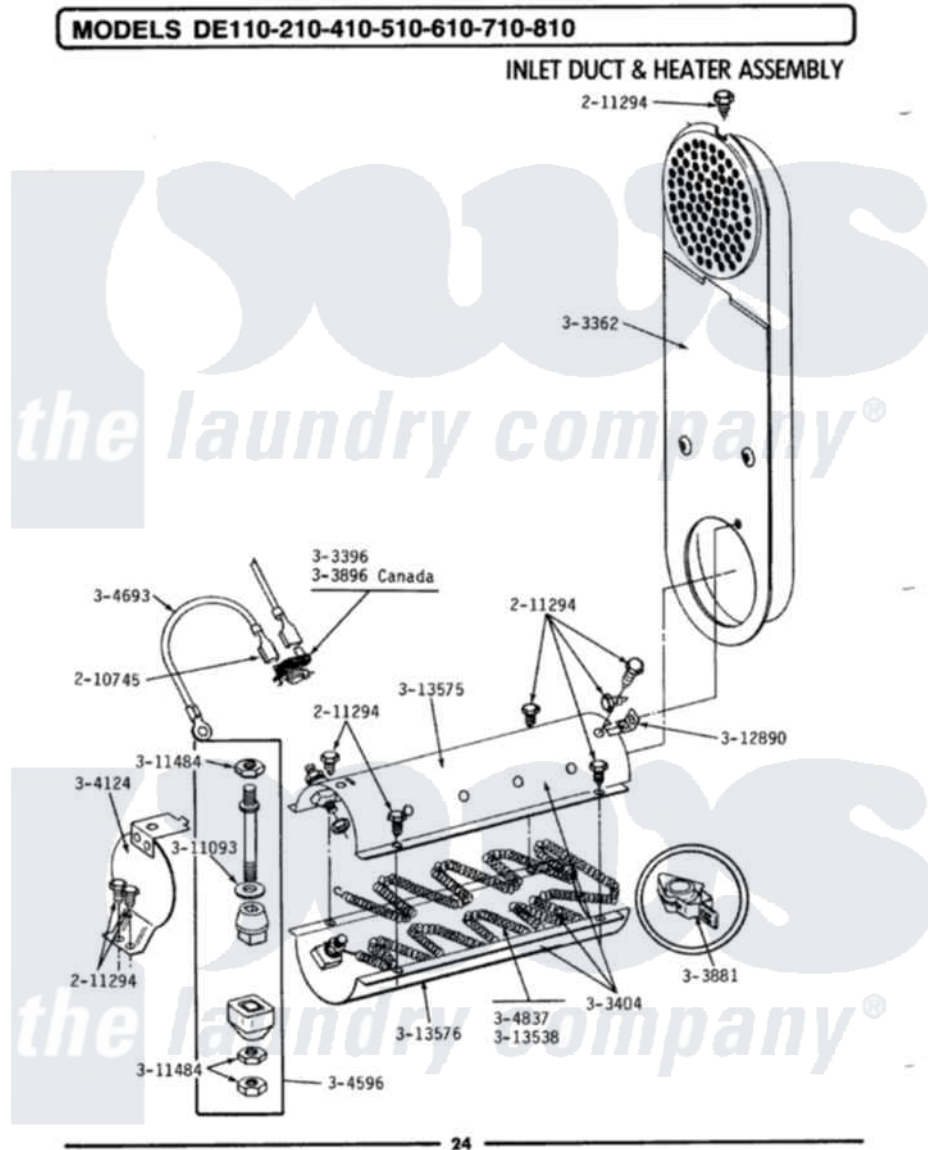

Maytag GDE610 04 - INLET DUCT & HEATER ASSEMBLY

24

Maytag Residential Maytag GDE610 Dryer Parts Parts Diagram 04 - INLET DUCT & HEATER ASSEMBLY
 Click on the part number to view part

Item	Original Part Number	Replaced By	Status	Part Description
1	210745			Wire Terminal
2	211294	90767		Screw, 8A X 3/8 HeX Washer Head Tapping
3	Y303362			Inlet Duct Assembly - DE
4	303396			Thermostat, Hi-Limit
5	Y303404			Heater Assembly Complete
6	Y303881			Clip And Insulator Assembly
7	303896			Hi-Limit Thermostat-Canada
8	304124		Not Available	HEATER SHIELD
9	Y304596			Terminal Insulator Assembly
10	Y304693			Jumper Wire
11	Y304837	W10116793		Element
12	311093			Washer, Terminal Connection
13	311484	112432		Nut
14	Y312890			Retainer, Heater Chamber
15	Y313576			Heater Chamber, Bottom
"	Y313538			Heater Element 240 Volt