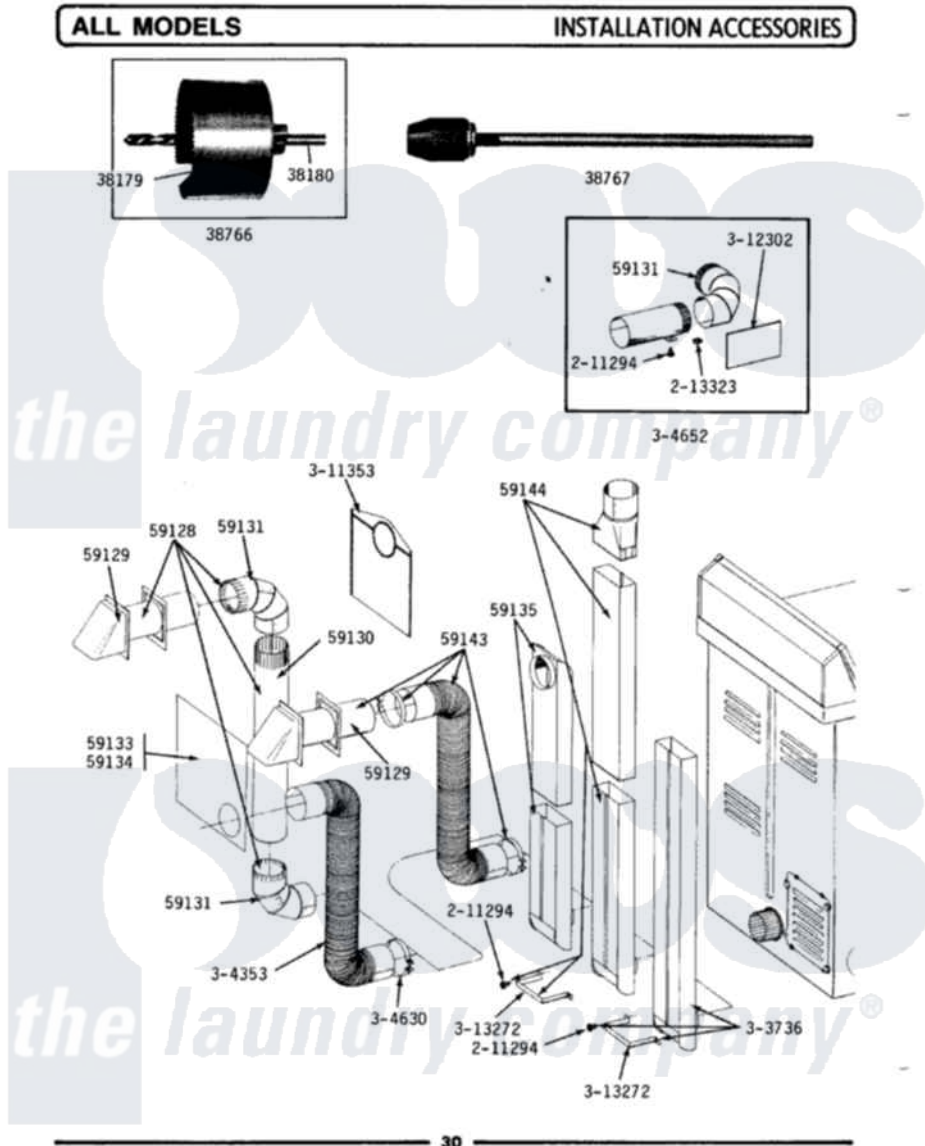

Maytag GDE610 05 - INSTALLATION ACCESSORIES

Maytag [Residential Maytag GDE610 Dryer Parts](#) Parts Diagram 05 - INSTALLATION ACCESSORIES
 Click on the part number to view part

Item	Original Part Number	Replaced By	Status	Part Description
1	038179		Not Available	BLADE, SAW
2	038180		Not Available	REPLACEMENT DRILL
3	038766		Not Available	HOLE SAW W/DRILL BIT
4	038767			Extension Chuck, Drill
5	Y059128			Standard 4" Vent Kit
6	Y059129	4396007RW		Vent Hood
7	Y059130			Pipe, Venting
8	Y059131			Elbow, Venting
9	059133		Not Available	ALUMINUM WINDOW 4X12X18
10	Y059134			PLATE, ALUM. WINDOW (15"X20")
11	Y059135			Vent Duct Assembly
12	Y059143			Flexible Vent Kit
13	059144		Not Available	RECTANGULAR VENT KIT
14	211294	90767		Screw, 8A X 3/8 Hex Washer Head Tapping

15	213323		Fastener, Exhaust Duct Kit
16	303736	Not Available	EXHAUST DEFLECTOR KIT
17	Y304353	4396010RP	6ft Scvent
18	Y304630		Clamp, Flexible Duct
19	Y304652		Exhaust Duct Kit
20	311353	Not Available	BAG, LINT (DACRON)
21	312302		Insulation, Exhaust Duct Kit
22	313272		Bracket, Exhaust Deflector