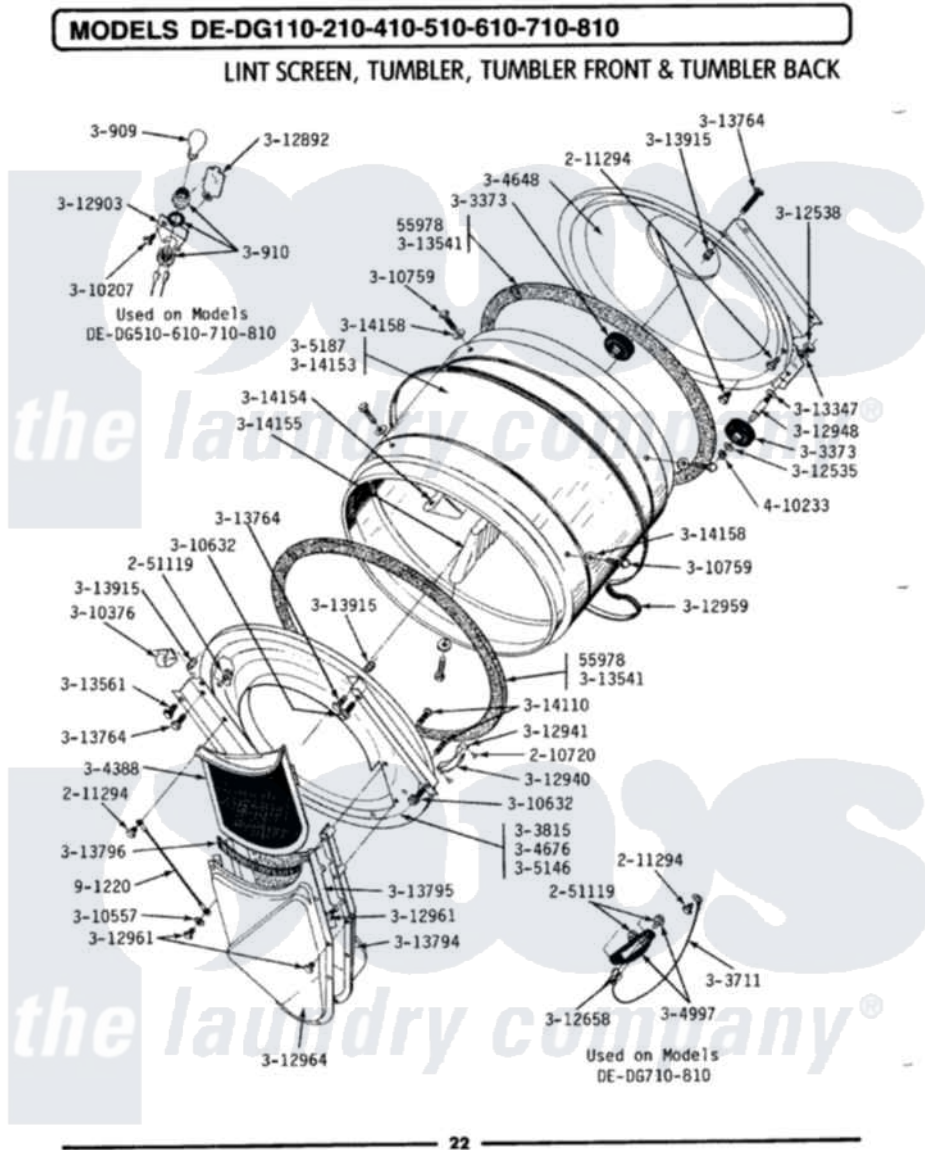

Maytag GDE610 06 - LINT SCREEN, TUMBLER (FRONT & BACK)

Maytag Residential Maytag GDE610 Dryer Parts Parts Diagram 06 - LINT SCREEN, TUMBLER (FRONT & BACK)
 Click on the part number to view part

Item	Original Part Number	Replaced By	Status	Part Description
1	Y055978			Rubber Adhesive, 2 Oz Tube
2	210720			Rivet, Bearing To Tumbler Frnt
3	211294	90767		Screw, 8A X 3/8 HeX Washer Head Tapping
4	Y251119	3177991		Screw
5	300909	8009		Bulb-Light
6	300910		Not Available	RECEPTACLE
7	Y303373	12001541		Drum Roller/Washer Assembly--W
8	Y303711			Sensor Ground Wire
9	Y303815	33001231		Front- Tumbler
10	Y304388	33001003		Screen, Lint
11	Y304648	33001106		Back, Tumbler
12	Y304676		Not Available	TUMBLER FRONT ASSEMBLY
13	304997			Sensor Assembly With Screws
14	Y305146	306708		Tumbler Front Assembly

15	305187		Not Available	TUMBLER W/BAFFLES
16	310207			Screw, No.6 X 1/4 Inch
17	Y310376			Clip, Door Switch Harness
18	310557			Washer
19	Y310632	1163839		Screw
20	Y310759			Screw, Tumbler Baffles
21	312535			Washer, Vault Mounting Brk.
22	312538	33001443		Nut, Hex
23	Y312658			Receptacle, Sensor Ground Wire
24	Y312892	33312892		Lens
25	312903		Not Available	LAMP BRACKET
26	312940	306508		Tumbler Bearing Kit ----W
27	312941	306508		Tumbler Bearing Kit ----W
28	Y312948	6-3129480		Shaft- Tumbler
29	Y312959			Poly "V" Belt For Tumbler
30	Y312961	W10116751		Screw
31	Y312964		Not Available	OUTLET DUCT - OUTER HALF
32	Y313347	312535		Washer, Vault Mounting Brk.
33	Y313541	33313541		Seal- Tumbler
34	Y313561			Screw----NA
35	313764		Not Available	SCREW
36	Y313794		Not Available	OUTLET GRID AND DUCT --- S
37	Y313795			Guide For Lint Screen
38	Y313796			Lint Seal
39	313915	31-3915		Tech Sheet
40	Y314110	33002917		Screw, No.10-16
41	Y314153		Not Available	TUMBLER No.
42	314154		Not Available	TUMBLER BAFFLE - SHORT
43	314155	33001004		Baffle, Tall
44	314158			Washer, Baffle To Tumbler
45	410233	9703438		Ring-Retrn
46	901220			Ground Wire