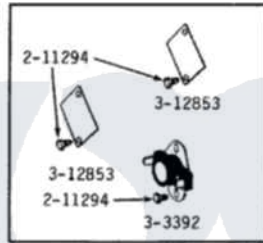

Maytag GDE610 07 - MOTOR, BLOWER, BASE FRAME & THERMOSTATS

MODELS DE-DG110-210-410-510-610-710-810

MOTOR, BLOWER, BASE FRAME & THERMOSTATS

MODEL DE-DG110
THERMOSTAT

MODEL DE-DG210
THERMOSTATS

Maytag Residential Maytag GDE610 Dryer Parts Diagram 07 - MOTOR, BLOWER, BASE FRAME & THERMOSTATS

Click on the part number to view part

Item	Original Part Number	Replaced By	Status	Part Description
1	Y014874			Screw, Idler Arm And Sleeve
2	Y015825			Clip, Motor To Motor Support
3	Y052740	62739		Nut, Lock
4	Y053241			Set Screw, Motor Pulley
5	211294	90767		Screw, 8A X 3/8 HeX Washer Head Tapping
6	Y303358	W10410999		Motor-Drve
7	Y303361		Not Available	BASE ASSY. (UPPER & LOWER)
8	Y303363	6-3033630		Idler Arm
9	Y303391	33303391		Thermostat, Cycling
10	303392			Thermostat, Cycling
NI	Y303394			Cool-Down Thermostat
12	Y303442			EXHAUST DUCT ASSEMBLY
13	Y303705	6-3037050		Pulley- ID
14	Y303836			Blower Wheel Assembly And Clamp