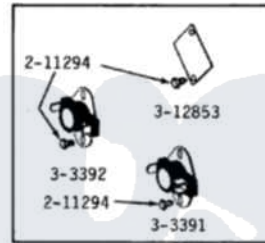

Maytag GDE610 07 - MOTOR, BLOWER, BASE FRAME & THERMOSTATS

MODELS DE-DG110-210-410-510-610-710-810

MOTOR, BLOWER, BASE FRAME & THERMOSTATS

MODEL DE-DG110
THERMOSTAT

MODEL DE-DG210
THERMOSTATS

Maytag Residential Maytag GDE610 Dryer Parts Diagram 07 - MOTOR, BLOWER, BASE FRAME & THERMOSTATS

Click on the part number to view part

Item	Original Part Number	Replaced By	Status	Part Description
1	Y014874			Screw, Idler Arm And Sleeve
2	Y015825			Clip, Motor To Motor Support
3	Y052740	62739		Nut, Lock
4	Y053241			Set Screw, Motor Pulley
5	211294	90767		Screw, 8A X 3/8 HeX Washer Head Tapping
6	Y303358	W10410999		Motor-Drve
7	Y303361		Not Available	BASE ASSY. (UPPER & LOWER)
8	Y303363	6-3033630		Idler Arm
9	Y303391	33303391		Thermostat, Cycling
10	303392			Thermostat, Cycling
NI	Y303394			Cool-Down Thermostat
12	Y303442			EXHAUST DUCT ASSEMBLY
13	Y303705	6-3037050		Pulley- ID
14	Y303836			Blower Wheel Assembly And Clamp