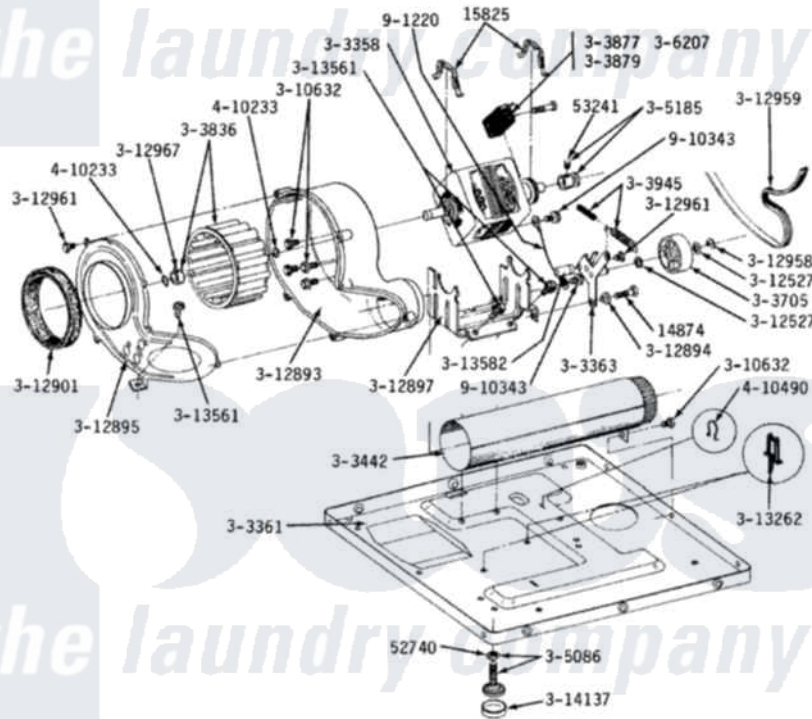

Maytag GDE610 07 - MOTOR, BLOWER, BASE FRAME & THERMOSTATS

MODELS DE-DG110-210-410-510-610-710-810

MOTOR, BLOWER, BASE FRAME & THERMOSTATS

MODEL DE-DG110
THERMOSTAT

MODEL DE-DG210
THERMOSTATS

Maytag Residential Maytag GDE610 Dryer Parts Diagram 07 - MOTOR, BLOWER, BASE FRAME & THERMOSTATS

Click on the part number to view part

Item	Original Part Number	Replaced By	Status	Part Description
1	Y014874			Screw, Idler Arm And Sleeve
2	Y015825			Clip, Motor To Motor Support
3	Y052740	62739		Nut, Lock
4	Y053241			Set Screw, Motor Pulley
5	211294	90767		Screw, 8A X 3/8 HeX Washer Head Tapping
6	Y303358	W10410999		Motor-Drve
7	Y303361		Not Available	BASE ASSY. (UPPER & LOWER)
8	Y303363	6-3033630		Idler Arm
9	Y303391	33303391		Thermostat, Cycling
10	303392			Thermostat, Cycling
NI	Y303394			Cool-Down Thermostat
12	Y303442			EXHAUST DUCT ASSEMBLY
13	Y303705	6-3037050		Pulley- ID
14	Y303836			Blower Wheel Assembly And Clamp