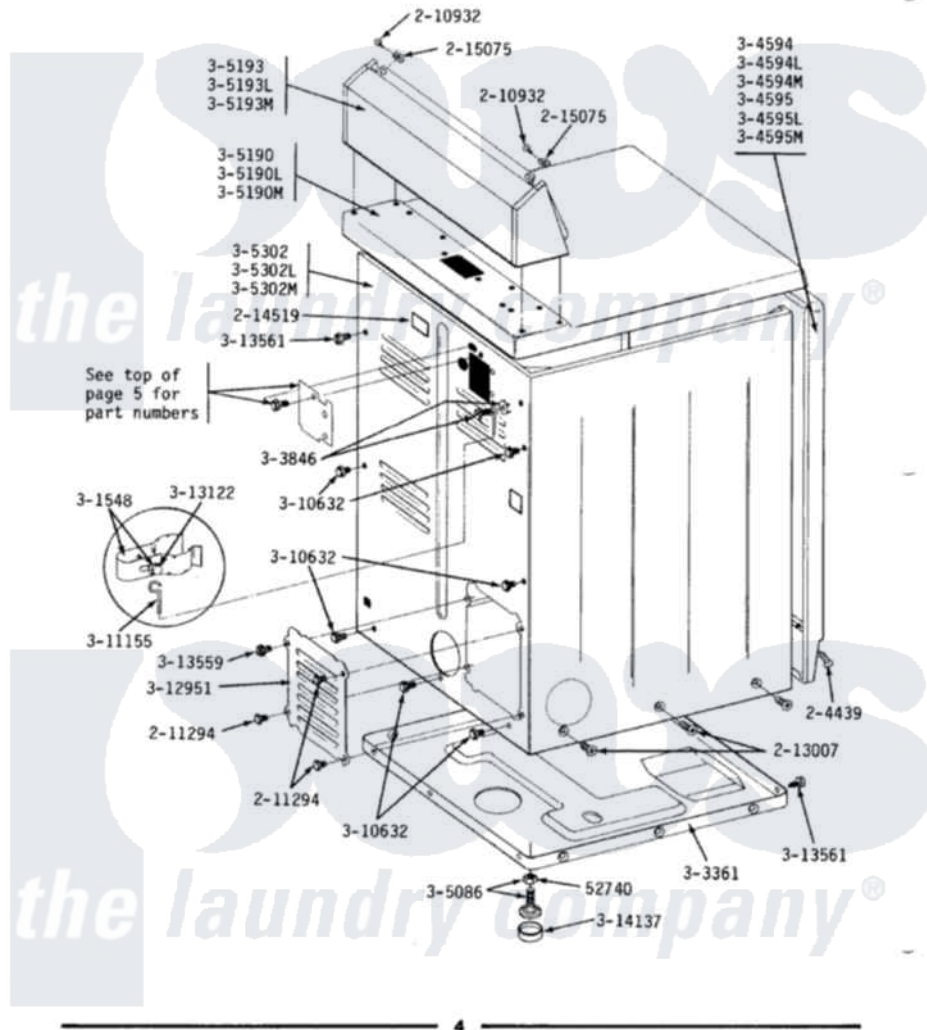

Maytag GDE610 08 - REAR VIEW

MODELS DE-DG110-210-410-510-610-710-810 REAR VIEW

Maytag Residential Maytag GDE610 Dryer Parts Parts Diagram 08 - REAR VIEW

Click on the part number to view part

Item	Original Part Number	Replaced By	Status	Part Description
1	Y052740	62739		Nut, Lock
NI	Y201808			Converter
3	204439			Screw And Fstner Assembly
4	210932			Screw, No.8 X 9/16 Ctsk Note: Screw, Inlet Duct
5	211294	90767		Screw, 8A X 3/8 HeX Washer Head Tapping
NI	211881			Grommet, Cord Part Not Used- Gas Models Only
7	213007			Xfor Cabinet See Cabinet, Back
8	214519			LABEL, ELECTRICAL INSTR. PART NOT USED-GAS MODELS ONLY
9	215075			Fastener, Control Panel To Console
10	301548			Clamp, Ground Wire
NI	302521		Not Available	CORD, POWER PART NOT USED-GAS MODELS ONLY

12	Y303361		Not Available	BASE ASSY. (UPPER & LOWER)
13	303846	22003781		Screw, Ground Strap
14	304594			Front Panel-White
15	304594L		Not Available	FRONT PANEL-ALMOND
16	304594M	3369903		Dishrack
19	304595M		Not Available	FRONT PANEL-HARVEST WHEAT
20	Y305086			Adjustable Leg And Nut
23	305190M		Not Available	TOP COVER-HARVEST WHEAT
26	305193M		Not Available	CONSOLE-HARVEST WHEAT
29	305302M		Not Available	CABINET-HARVEST WHEAT
NI	Y310632	1163839		Screw
"	Y310632	1163839		Screw
31	311155			Ground Wire And Clamp
NI	Y311270			Washer, Terminal Block
"	Y311423	489483		Screw 10-32 X 1/2
"	311484	112432		Nut
"	Y312184			Strap, Grounding
"	Y312209	W10001200		Screw
"	Y312904			Bracket, Terminal Block
"	Y312905		Not Available	COVER, TERMINAL
39	Y312951		Not Available	ACCESS COVER, BACK
40	313122			Screw - Baffle To Tumbler
41	Y313559			Screw
NI	Y313561			Screw----NA
"	Y313561			Screw----NA
43	Y314137			Foot, Rubber
NI	400008			Block, Terminal