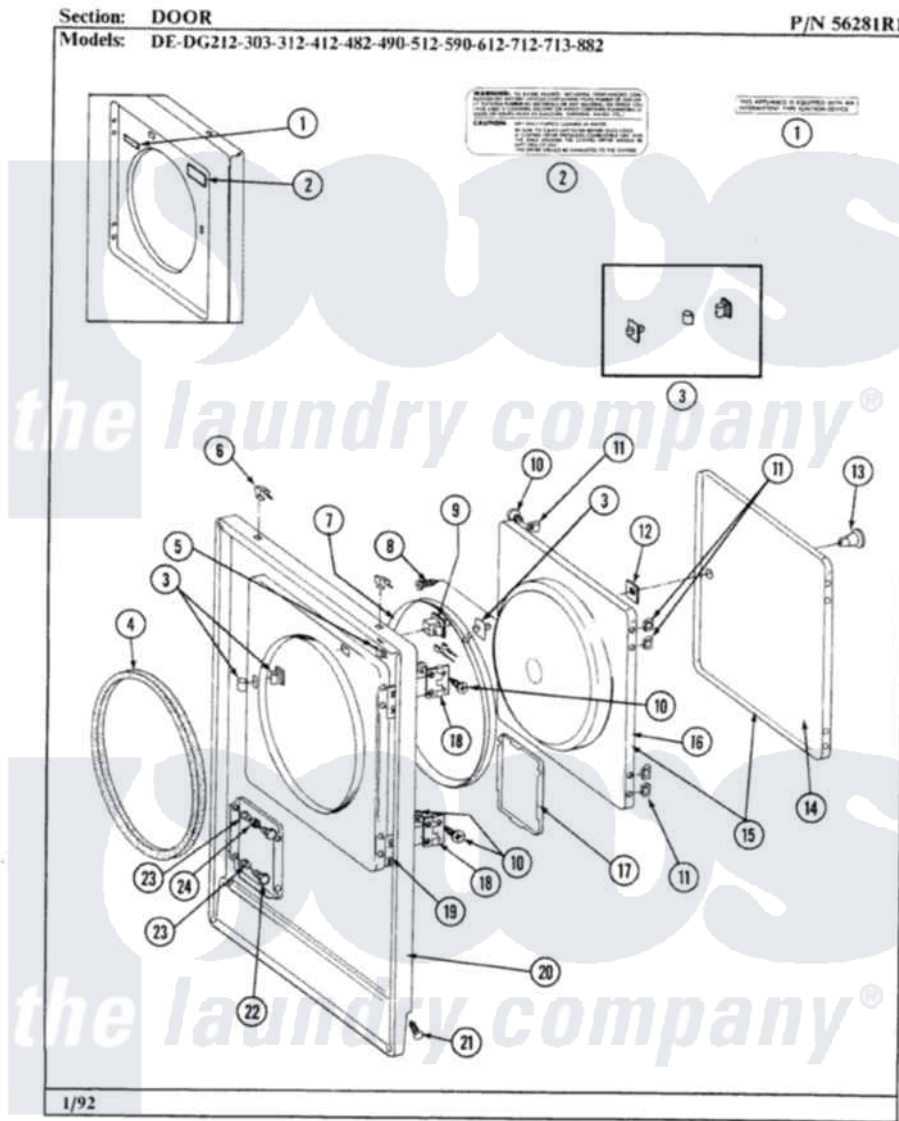

# Maytag GDE612 02 - DOOR

30

Maytag [Residential Maytag GDE612 Dryer Parts](#) Parts Diagram 02 - DOOR  
 Click on the part number to view part

Item	Original Part Number	Replaced By	Status	Part Description
2	Y313927			INSTRUCTION LABEL
3	<a href="#">306436</a>			Door Latch Kit-W
4	<a href="#">314286</a>			Seal For Front Panel
5	<a href="#">Y310376</a>			Clip, Door Switch Harness
6	212982	<a href="#">22001650</a>		Fastener, Spring
7	<a href="#">314077</a>			Door Seal
8	314347	<a href="#">400021-1</a>		Screw
9	Y305754	<a href="#">W10169313</a>		Switch-Dor
10	<a href="#">Y314062</a>			Screw, Door Hinge And Panel
11	<a href="#">Y313910</a>			Clip, Door Liner To Outer Panel
12	<a href="#">Y313911</a>			Door Strike Retainer
13	303942		Not Available	KNOB AND SCREW
14	313908M		Not Available	DOOR PANEL-HARVEST WHEAT
15	304579M		Not Available	DOOR-HARVEST WHEAT
"	306668M		Not Available	DOOR, HARVEST WHEAT

16	305835		Not Available	INNER DOOR WITH KNOB & SCRE
"	306676		Not Available	INNER DOOR WITH KNOB
17	302542M		Not Available	ACCESS DOOR-HARVEST WHEAT
18	Y304577	<a href="#">33001230</a>		Hinge, Door
19	<a href="#">Y313907</a>			Fastener, Twin
20	304595M		Not Available	FRONT PANEL-HARVEST WHEAT
21	<a href="#">204439</a>			Screw And Fstner Assembly