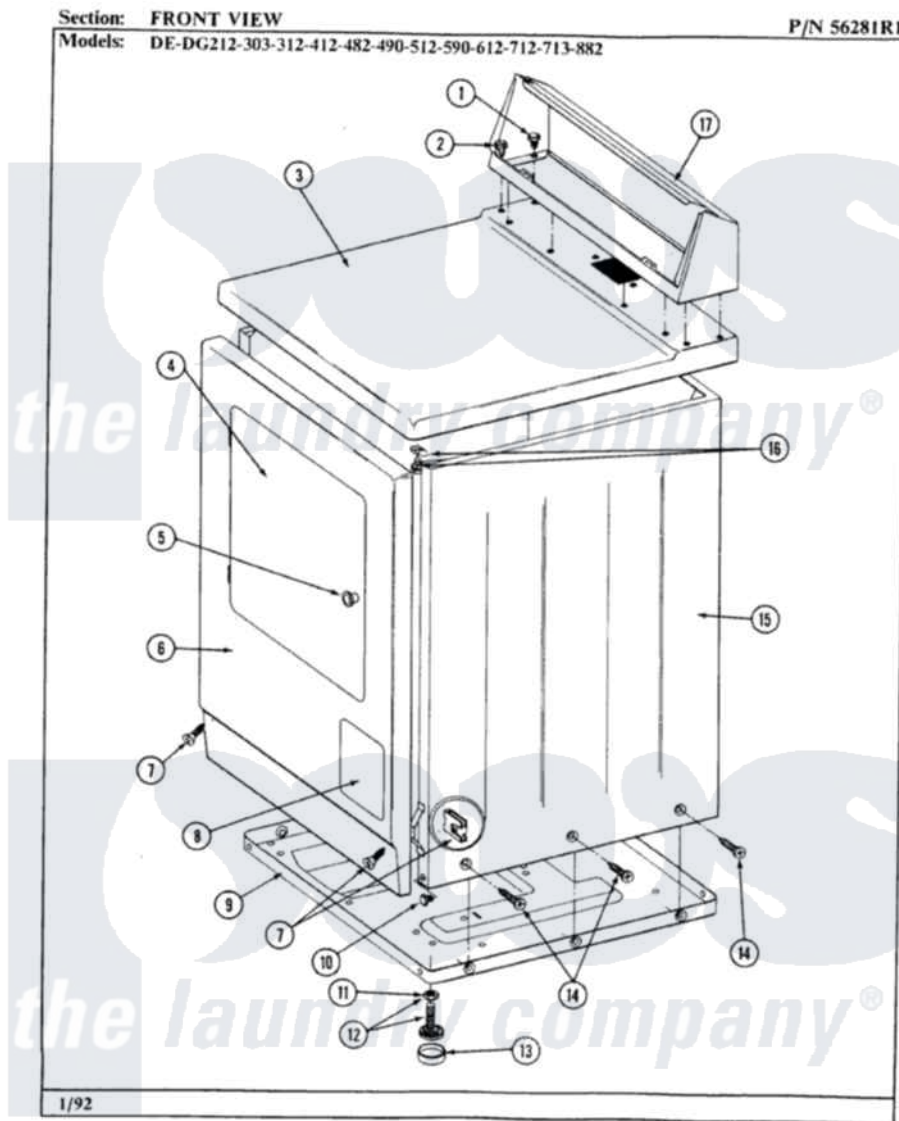

# Maytag GDE612 03 - FRONT VIEW

26

Maytag Residential Maytag GDE612 Dryer Parts Parts Diagram 03 - FRONT VIEW  
 Click on the part number to view part

Item	Original Part Number	Replaced By	Status	Part Description
1	211194		Not Available	LOCK WASHER
2	<a href="#">Y313559</a>			Screw
3	307104M		Not Available	TOP COVER ASSY
4	306668M		Not Available	DOOR, HARVEST WHEAT
5	303942		Not Available	KNOB AND SCREW
6	304595M		Not Available	FRONT PANEL-HARVEST WHEAT
7	<a href="#">204439</a>			Screw And Fstner Assembly
9	Y303361		Not Available	BASE ASSY. (UPPER & LOWER)
10	Y310632	<a href="#">1163839</a>		Screw
11	Y052740	<a href="#">62739</a>		Nut, Lock
12	<a href="#">Y305086</a>			Adjustable Leg And Nut
13	<a href="#">Y314137</a>			Foot, Rubber
14	<a href="#">213007</a>			Xfor Cabinet See Cabinet, Back
15	305302M		Not Available	CABINET-HARVEST WHEAT