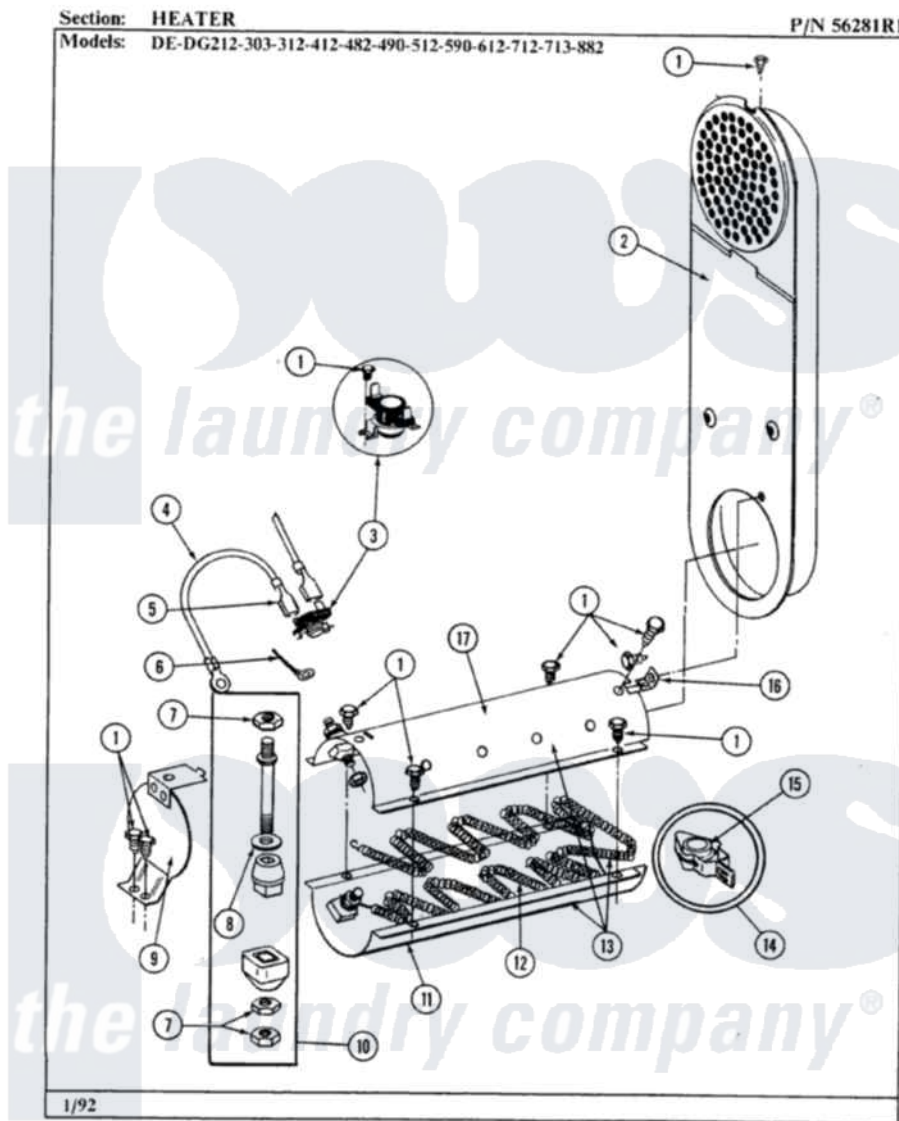

Maytag GDE612 04 - HEATER

36

Maytag [Residential Maytag GDE612 Dryer Parts](#) Parts Diagram 04 - HEATER
 Click on the part number to view part

Item	Original Part Number	Replaced By	Status	Part Description
1	211294	90767		Screw, 8A X 3/8 HeX Washer Head Tapping
2	Y303362			Inlet Duct Assembly - DE
3	303396			Thermostat, Hi-Limit
"	303896			Hi-Limit Thermostat-Canada
4	Y304693			Jumper Wire
5	210745			Wire Terminal
6	306448		Not Available	WIRE
7	311484	112432		Nut
8	311093			Washer, Terminal Connection
9	304124		Not Available	HEATER SHIELD
10	Y304596			Terminal Insulator Assembly
11	Y313576			Heater Chamber, Bottom
12	Y313538			Heater Element 240 Volt
"	Y304837	W10116793		Element
13	Y303404			Heater Assembly Complete
14	Y303881			Clip And Insulator Assembly