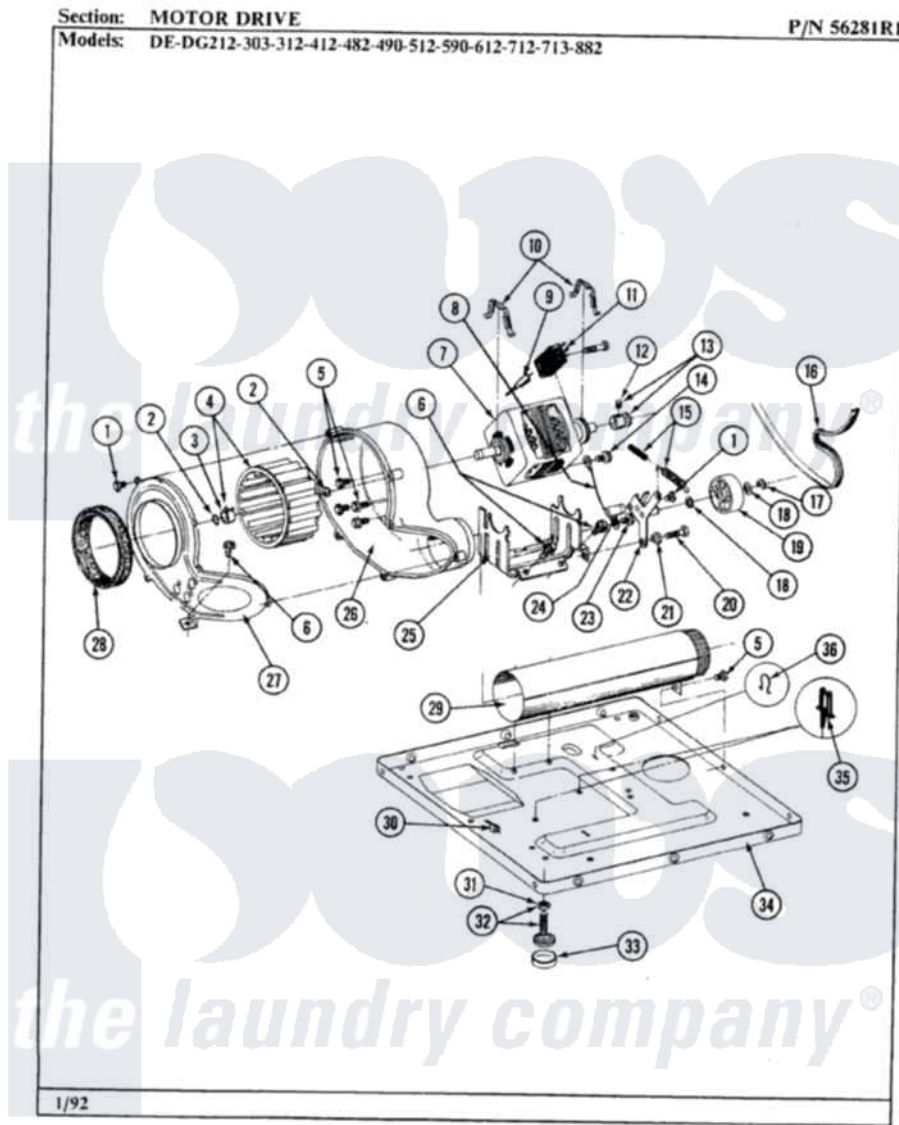

Maytag GDE612 05 - MOTOR DRIVE

-40

Maytag [Residential Maytag GDE612 Dryer Parts](#) Parts Diagram 05 - MOTOR DRIVE
 Click on the part number to view part

Item	Original Part Number	Replaced By	Status	Part Description
1	Y312961	W10116751		Screw
2	410233	9703438		Ring-Retrn
3	312967			Clamp, Blower Housing
4	Y303836			Blower Wheel Assembly And Clamp
5	Y310632	1163839		Screw
6	Y313561			Screw---NA
7	Y303358	W10410999		Motor-Drive
8	901220			Ground Wire
9	306448		Not Available	WIRE
10	Y015825			Clip, Motor To Motor Support
11	Y303877		Not Available	SWITCH, MOTOR EXTERNAL START No.303358-2, No.303358-4, 303358-7
"	Y303879			Switch, Motor External Start
"	306207		Not Available	(PROD. No.303358-8 & No.303358-9)
12	Y053241			Set Screw, Motor Pulley

13	Y305185	6-3051850	Pulley- MO
14	910343	488234	Screw 8-32 X 1/4
15	Y303945		IDLER SPRING ASSY. W/PLUG
16	Y312959		Poly "V" Belt For Tumbler
17	312958	354987	Ring, Retaining
18	Y312527		Washer, Idler Shaft
19	Y303705	6-3037050	Pulley- ID
20	Y014874		Screw, Idler Arm And Sleeve
21	Y312894	315772	Sleeve, Idler Arm
22	Y303363	6-3033630	Idler Arm
23	211294	90767	Screw, 8A X 3/8 HeX Washer Head Tapping
24	Y313582	W10116756	Spacer
25	312897		Not Available
26	Y312893		SUPPORT, MOTOR
27	314846		Housing, Blower
"	Y312895		Not Available
28	Y312901		COVER FOR BLOWER---NA
29	Y303442		Seal, Housing Cover
30	Y310376		EXHAUST DUCT ASSEMBLY
31	Y052740	62739	Clip, Door Switch Harness
32	Y305086		Nut, Lock
33	Y314137		Adjustable Leg And Nut
34	Y303361		Not Available
35	Y313262	W10116752	Foot, Rubber
36	410490		BASE ASSY. (UPPER & LOWER)
			Retainer-
			Spring, Retainer Wire Harness