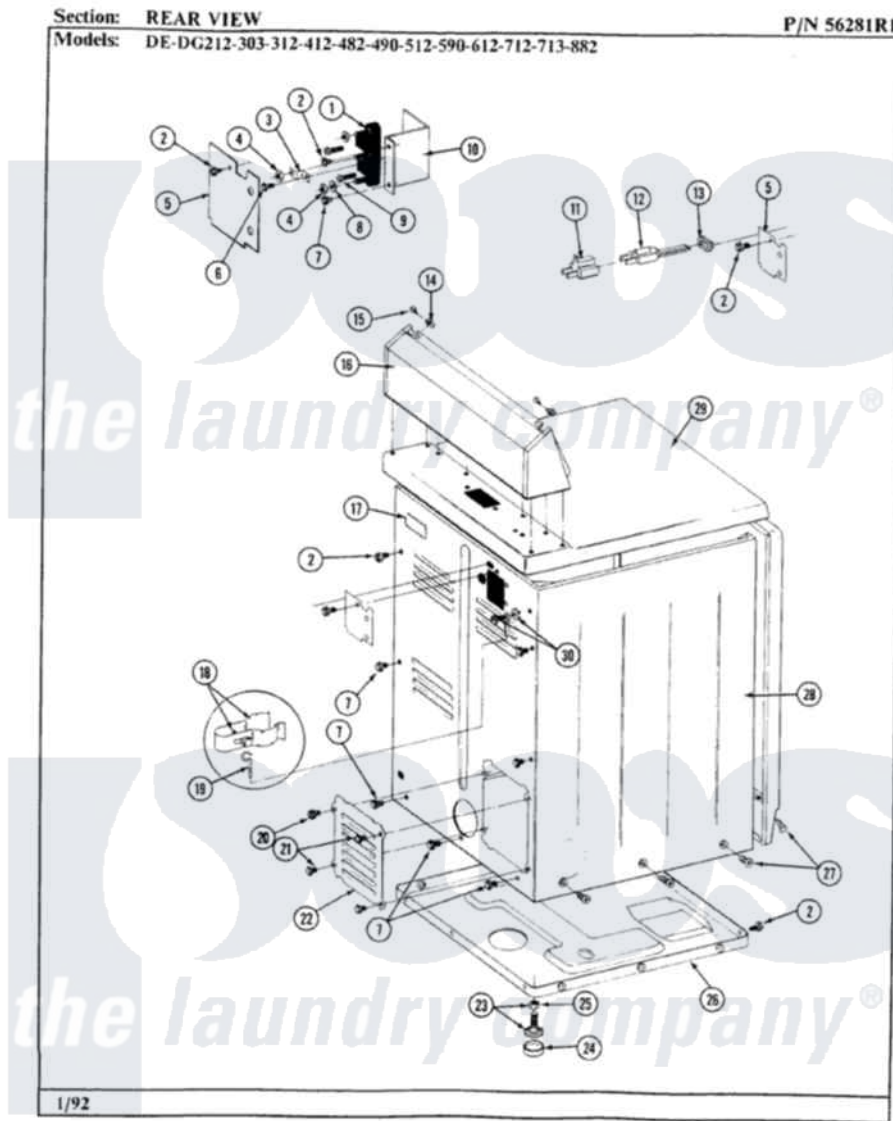

# Maytag GDE612 07 - REAR VIEW

28

Maytag [Residential Maytag GDE612 Dryer Parts](#) Parts Diagram 07 - REAR VIEW  
 Click on the part number to view part

Item	Original Part Number	Replaced By	Status	Part Description
1	<a href="#">400008</a>			Block, Terminal
2	<a href="#">Y313561</a>			Screw---NA
3	<a href="#">Y312184</a>			Strap, Grounding
4	311484	<a href="#">112432</a>		Nut
5	Y312905		Not Available	COVER, TERMINAL
6	Y311423	<a href="#">489483</a>		Screw 10-32 X 1/2
7	Y310632	<a href="#">1163839</a>		Screw
8	<a href="#">Y311270</a>			Washer, Terminal Block
9	Y312209	<a href="#">W10001200</a>		Screw
10	<a href="#">Y312904</a>			Bracket, Terminal Block
14	<a href="#">215075</a>			Fastener, Control Panel To Console
15	<a href="#">210932</a>			Screw, No.8 X 9/16 Ctsk Note: Screw, Inlet Duct
16	305193M		Not Available	CONSOLE-HARVEST WHEAT
17	214519			LABEL, ELECTRICAL INSTR. PART NOT USED-GAS MODELS ONLY

18	<a href="#">301548</a>		Clamp, Ground Wire
19	<a href="#">311155</a>		Ground Wire And Clamp
20	<a href="#">Y313559</a>		Screw
21	211294	<a href="#">90767</a>	Screw, 8A X 3/8 HeX Washer Head Tapping
22	Y312951	Not Available	ACCESS COVER, BACK
23	<a href="#">Y305086</a>		Adjustable Leg And Nut
24	<a href="#">Y314137</a>		Foot, Rubber
25	Y052740	<a href="#">62739</a>	Nut, Lock
26	Y303361	Not Available	BASE ASSY. (UPPER & LOWER)
27	<a href="#">213007</a>		Xfor Cabinet See Cabinet, Back
28	305193M	Not Available	CONSOLE-HARVEST WHEAT
29	307104M	Not Available	TOP COVER ASSY
30	303846	<a href="#">22003781</a>	Screw, Ground Strap