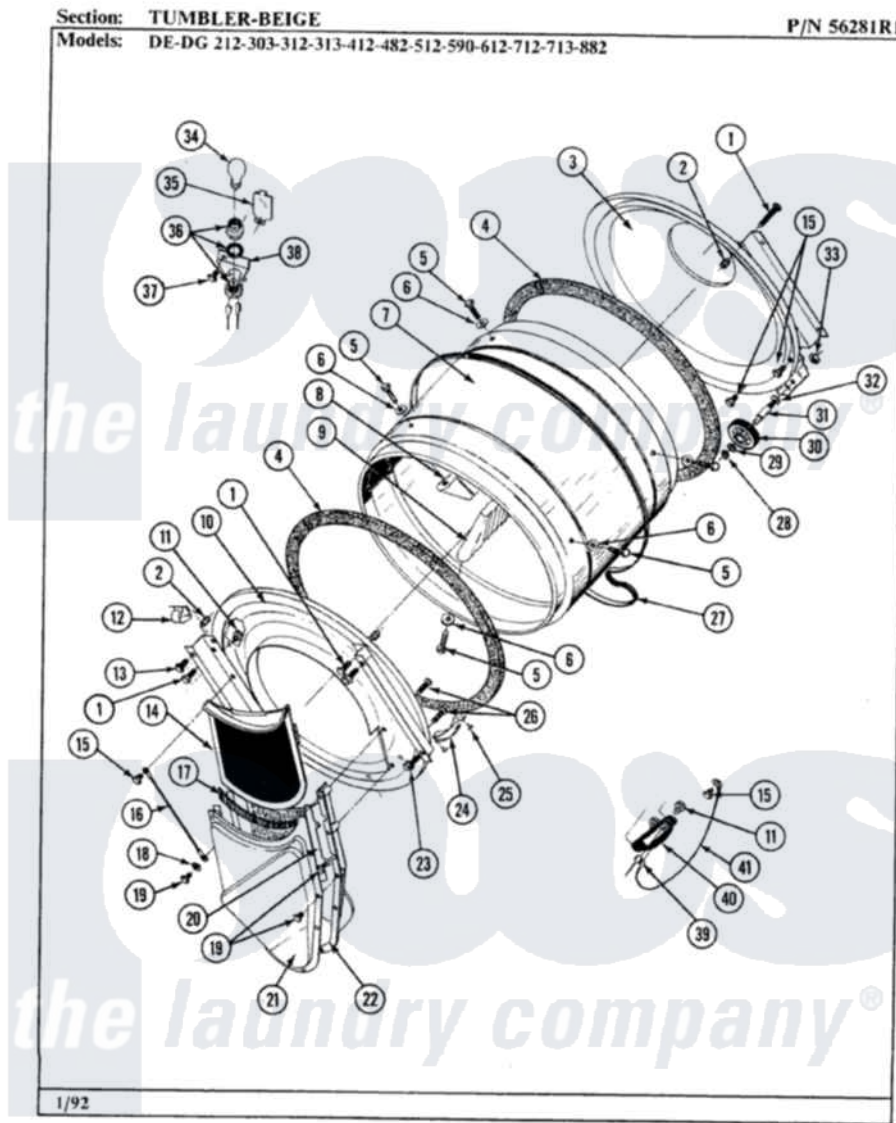

# Maytag GDE612 08 - TUMBLER-BEIGE

34

Maytag [Residential Maytag GDE612 Dryer Parts](#) Parts Diagram 08 - TUMBLER-BEIGE  
 Click on the part number to view part

Item	Original Part Number	Replaced By	Status	Part Description
1	313764		Not Available	SCREW
2	313915	<a href="#">31-3915</a>		Tech Sheet
4	<a href="#">314820</a>			Seal, Tumbler
5	<a href="#">Y310759</a>			Screw, Tumbler Baffles
6	<a href="#">314158</a>			Washer, Baffle To Tumbler
7	314802		Not Available	TUMBLER W/OUT BAFFLES
"	306663		Not Available	TUMBLER W/BAFFLES
8	314803	<a href="#">33001012</a>		Baffle
9	314804	<a href="#">33001004</a>		Baffle, Tall
11	Y251119	<a href="#">3177991</a>		Screw
12	<a href="#">Y310376</a>			Clip, Door Switch Harness
13	<a href="#">Y313561</a>			Screw----NA
14	Y306666	<a href="#">33001003</a>		Screen, Lint
15	211294	<a href="#">90767</a>		Screw, 8A X 3/8 HeX Washer Head Tapping
16	<a href="#">205810</a>			Wire, Ground
17	<a href="#">Y313796</a>			Lint Seal