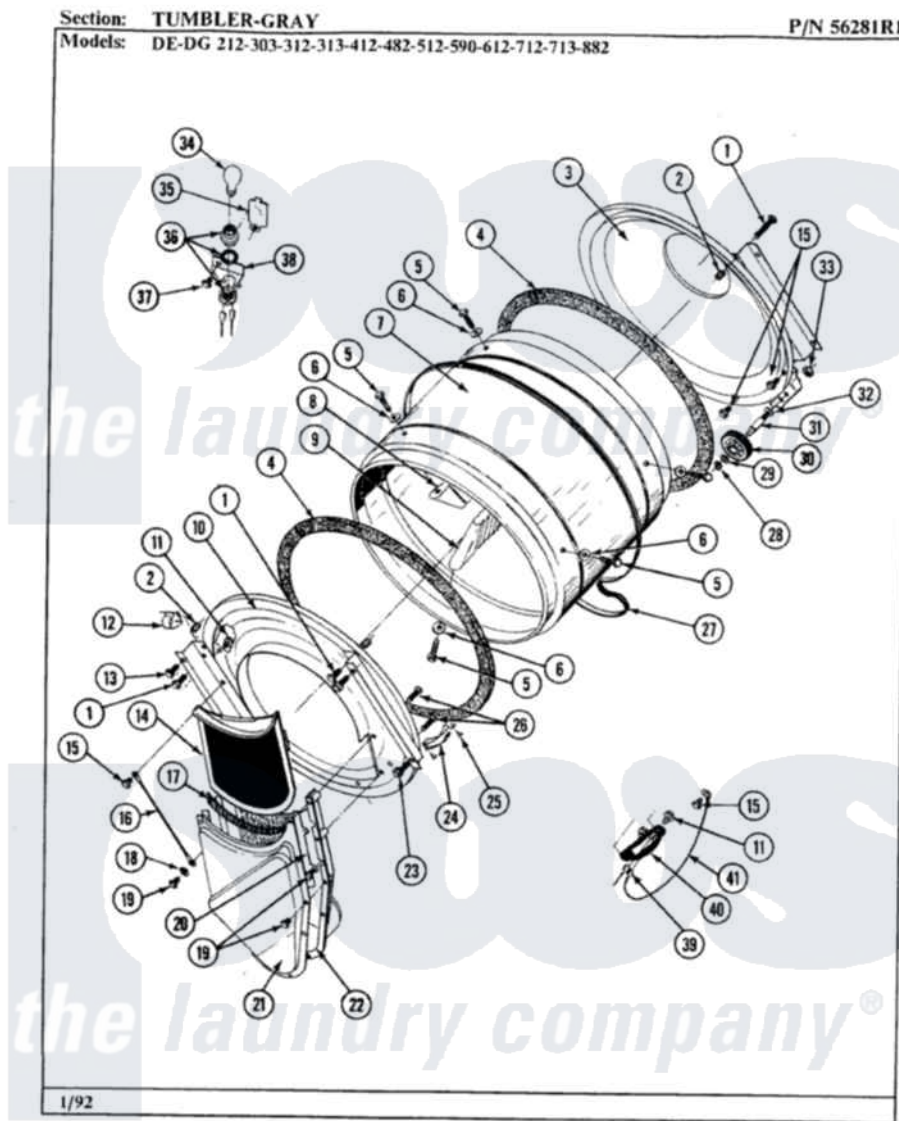

Maytag GDE612 09 - TUMBLER-GRAY

32

Maytag [Residential Maytag GDE612 Dryer Parts](#) Parts Diagram 09 - TUMBLER-GRAY
 Click on the part number to view part

Item	Original Part Number	Replaced By	Status	Part Description
1	313764		Not Available	SCREW
2	313915	31-3915		Tech Sheet
4	Y313541	33313541		Seal- Tumbler
5	Y310759			Screw, Tumbler Baffles
6	314158			Washer, Baffle To Tumbler
7	Y314153		Not Available	TUMBLER No.
"	305187		Not Available	TUMBLER W/BAFFLES
8	314154		Not Available	TUMBLER BAFFLE - SHORT
9	314155	33001004		Baffle, Tall
10	Y305146	306708		Tumbler Front Assembly
12	Y310376			Clip, Door Switch Harness
13	Y313561			Screw----NA
14	Y304388	33001003		Screen, Lint
15	211294	90767		Screw, 8A X 3/8 HeX Washer Head Tapping
16	205810			Wire, Ground
17	Y313796			Lint Seal

18	310557		Washer
19	Y312961	W10116751	Screw
20	Y313795		Guide For Lint Screen
21	Y312964	Not Available	OUTLET DUCT - OUTER HALF
22	Y304810	Not Available	OUTLET DUCT ASSEMBLY---S
23	Y310632	1163839	Screw
24	306508		Tumbler Bearing Kit ----W
25	210720		Rivet, Bearing To Tumbler Fmt
26	Y314110	33002917	Screw, No.10-16
27	Y312959		Poly "V" Belt For Tumbler
28	410233	9703438	Ring-Retrn
29	312535		Washer, Vault Mounting Brk.
30	Y303373	12001541	Drum Roller/Washer Assembly--W
31	Y312948	6-3129480	Shaft- Tumbler
32	Y313347	312535	Washer, Vault Mounting Brk.
33	312538	33001443	Nut, Hex
34	300909	8009	Bulb-Light
35	Y312892	33312892	Lens
36	300910	Not Available	RECEPTACLE
37	310207		Screw, No.6 X 1/4 Inch
38	312903	Not Available	LAMP BRACKET