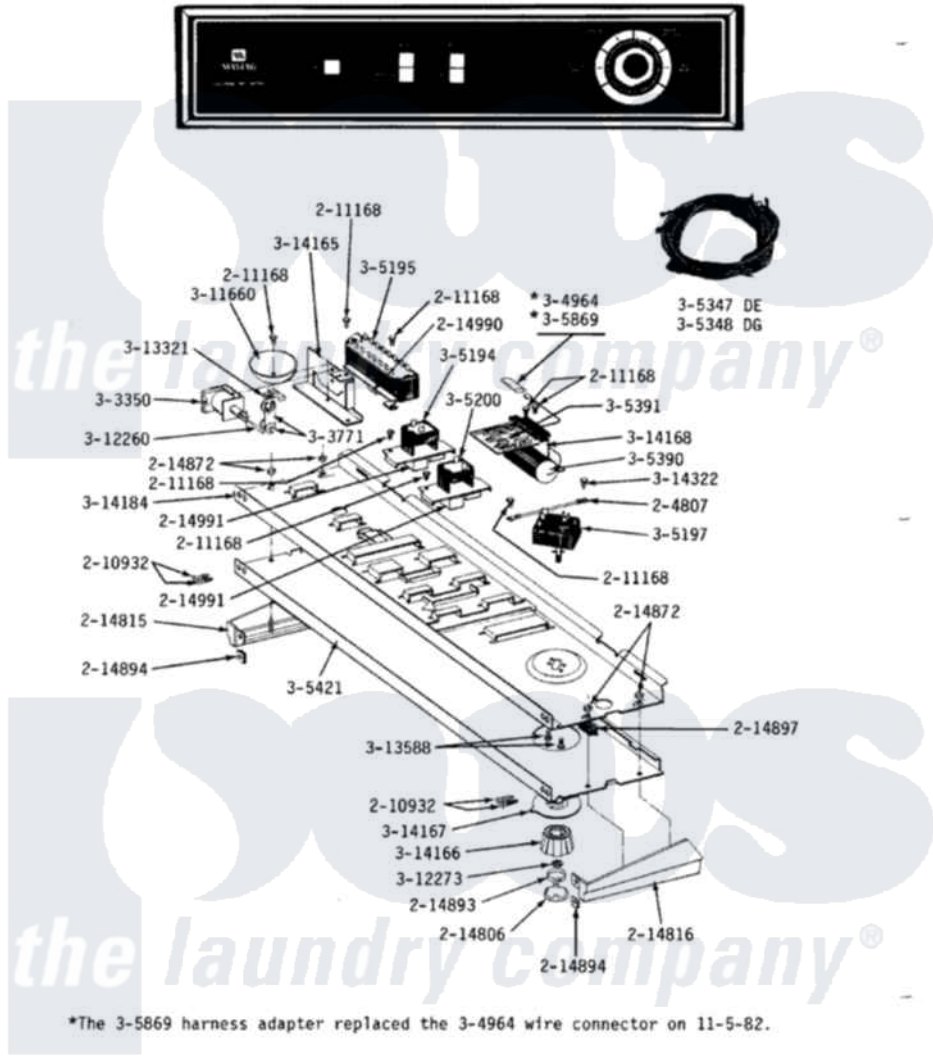

Maytag GDE710 01 - CONTROL PANEL

MODEL DE-DG710 CONTROL PANEL

Maytag [Residential Maytag GDE710 Dryer Parts](#) Parts Diagram 01 - CONTROL PANEL
 Click on the part number to view part

Item	Original Part Number	Replaced By	Status	Part Description
1	204807			Ground Wire, Supp. Plte To Top Cover
2	210932			Screw, No.8 X 9/16 Ctsk Note: Screw, Inlet Duct
3	211168	W10139210		Screw, 8-18 X 5/16
4	214806		Not Available	CAP FOR TIMER KNOB
5	214815			End Cap F/Control Panel-LH
6	214816			End Cap F/Control Panel-RH
7	214872			Palnut, End Cap Note: Nut, Lamp Holder
8	214893		Not Available	DETENT RING F/TIMER KNOB CA
9	214894			Fastener, End Cap
10	214897			Pad, Control Panel
11	214990			Button For Switch
12	214991			Button For Switch
13	Y303350		Not Available	SOLENOID
14	Y303771		Not Available	CHIME ACTUATOR

14	1303771	Not Available	ASSEMBLY
15	304964		Wire Connector
16	305194	Not Available	DRYNESS OR PRESS CARE SWITC
17	305195		Start Control Switch
18	305197	Not Available	CYCLE SELECTOR SWITCH
19	305200	Not Available	TEMPERATURE SELECTOR SWITCH
20	305347	Not Available	MAIN WIRE HARNESS
21	305348	WB48M1	Ov Rack GDE
22	305390	Not Available	EDGEBOARD CONNECTOR ASSEMBL
23	305391		Printed Circuit Board
24	305421	Not Available	CONTROL PANEL
25	305869	Not Available	HARNESS ADAPTER WIRE
26	Y311660		Chime
27	Y312260	Not Available	LINK
28	312273		Nut, Control Knob
29	Y313321		Chime Actuator
30	Y313588	488234	Screw 8-32 X 1/4
31	314165	Not Available	CHIME AND SOLENOID BRACKET
32	Y314166		Knob For Timer
33	314167	Not Available	TIMER DIAL INDICATOR
34	314168	313611	Button-DR
35	314184		Back Up Plate
36	Y314322	211251	Screw, Transformer