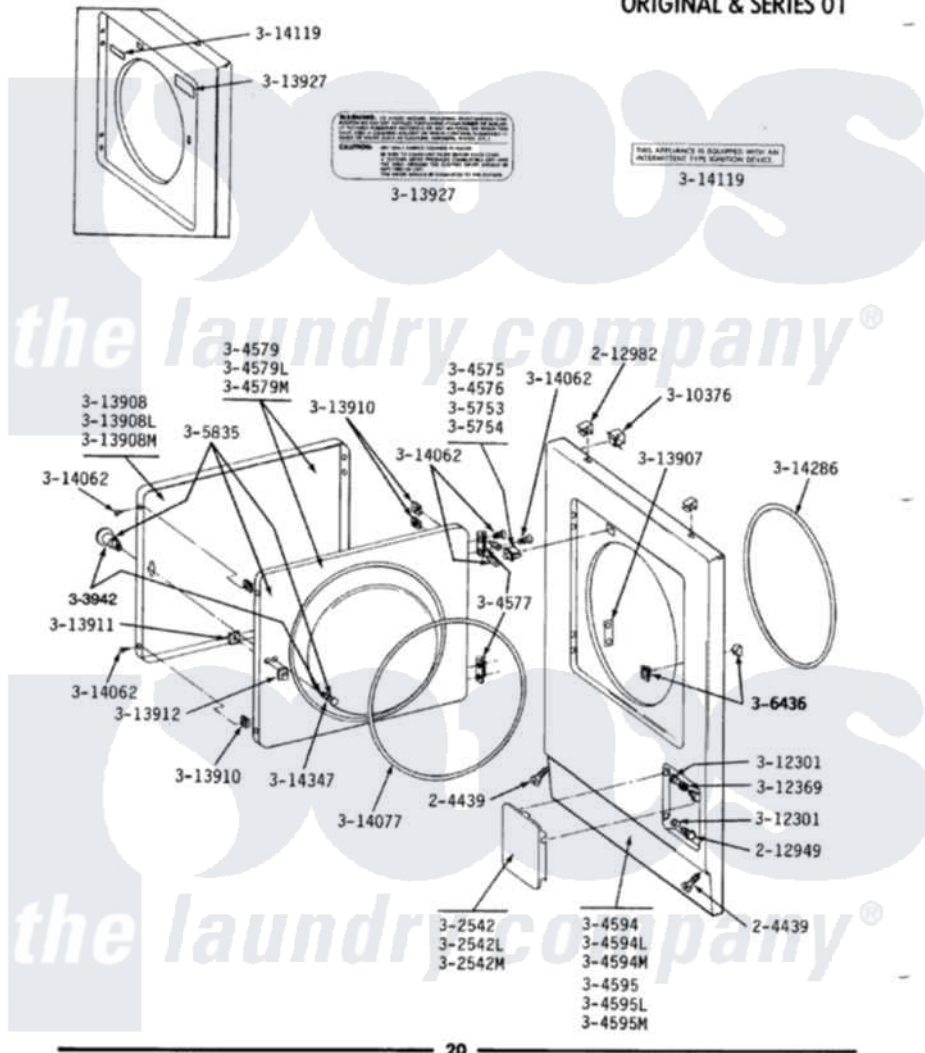

# Maytag GDE710 02 - FRONT PANEL & DOOR ASSEMBLY

**MODELS DE-DG110-210-410-510-610-710-810**

**FRONT PANEL & DOOR ASSEMBLY  
ORIGINAL & SERIES 01**

Maytag Residential Maytag GDE710 Dryer Parts Parts Diagram 02 - FRONT PANEL & DOOR ASSEMBLY  
Click on the part number to view part

Item	Original Part Number	Replaced By	Status	Part Description
1	<a href="#">204439</a>			Screw And Fstner Assembly
2	212949	<a href="#">22001866</a>		Screw, Relay
3	212982	<a href="#">22001650</a>		Fastener, Spring
4	302542		Not Available	PART NOT USED. (DG ONLY)
5	302542L		Not Available	PART NOT USED. (DG ONLY)
6	302542M		Not Available	ACCESS DOOR-HARVEST WHEAT
7	Y304575	<a href="#">W10169313</a>		Switch-Dor
8	Y304576	<a href="#">W10169313</a>		Switch-Dor
9	Y304577	<a href="#">33001230</a>		Hinge, Door
10	<a href="#">306436</a>			Door Latch Kit--W
13	304579M		Not Available	DOOR-HARVEST WHEAT
14	<a href="#">304594</a>			Front Panel-White
15	304594L		Not Available	FRONT PANEL-ALMOND
16	304594M	<a href="#">3369903</a>		Dishrack
19	304595M		Not Available	FRONT PANEL-HARVEST WHEAT

20	Y305753	<a href="#">W10169313</a>		Switch-Dor
21	Y305754	<a href="#">W10169313</a>		Switch-Dor
22	305835		Not Available	INNER DOOR WITH KNOB & SCRE
23	303942		Not Available	KNOB AND SCREW
24	<a href="#">Y310376</a>			Clip, Door Switch Harness
25	312301		Not Available	BUSHING FOR ACCESS STUD
26	<a href="#">312369</a>			Sleeve, Access Panel Stud Part Not Used
27	<a href="#">Y313907</a>			Fastener, Twin
30	313908M		Not Available	DOOR PANEL-HARVEST WHEAT
31	<a href="#">Y313910</a>			Clip, Door Liner To Outer Panel
32	<a href="#">Y313911</a>			Door Strike Retainer
33	Y313912	<a href="#">306436</a>		Door Latch Kit--W
34	Y313927			INSTRUCTION LABEL
35	<a href="#">Y314062</a>			Screw, Door Hinge And Panel
36	<a href="#">314077</a>			Door Seal
37	314119		Not Available	GAS IGNITION LABEL
38	<a href="#">314286</a>			Seal For Front Panel
39	314347	<a href="#">400021-1</a>		Screw