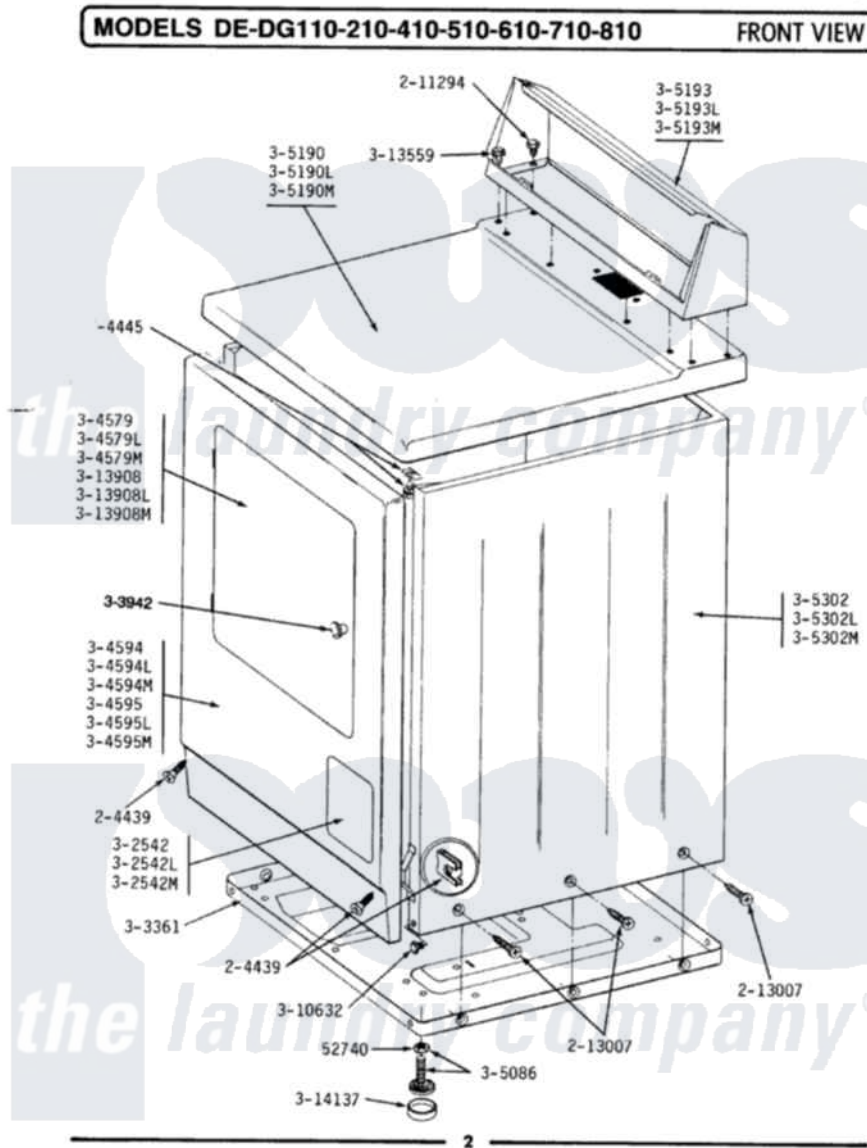

Maytag GDE710 03 - FRONT VIEW

Maytag Residential Maytag GDE710 Dryer Parts Parts Diagram 03 - FRONT VIEW
 Click on the part number to view part

Item	Original Part Number	Replaced By	Status	Part Description
2	204439			Screw And Fstner Assembly
3	204445			Screw And Fastener Assembly
4	211294	90767		Screw, 8A X 3/8 HeX Washer Head Tapping
5	213007			Xfor Cabinet See Cabinet, Back
6	302542		Not Available	PART NOT USED. (DG ONLY)
7	302542L		Not Available	PART NOT USED. (DG ONLY)
8	302542M		Not Available	ACCESS DOOR-HARVEST WHEAT
9	Y303361		Not Available	BASE ASSY. (UPPER & LOWER)
12	304579M		Not Available	DOOR-HARVEST WHEAT
13	304594			Front Panel-White
14	304594L		Not Available	FRONT PANEL-ALMOND
15	304594M	3369903		Dishrack
18	304595M		Not Available	FRONT PANEL-HARVEST WHEAT

19	Y305086		Adjustable Leg And Nut
22	305190M	Not Available	TOP COVER-HARVEST WHEAT
25	305193M	Not Available	CONSOLE-HARVEST WHEAT
28	305302M	Not Available	CABINET-HARVEST WHEAT
29	303942	Not Available	KNOB AND SCREW
30	Y310632	1163839	Screw
31	Y313559		Screw
34	313908M	Not Available	DOOR PANEL-HARVEST WHEAT
35	Y314137		Foot, Rubber