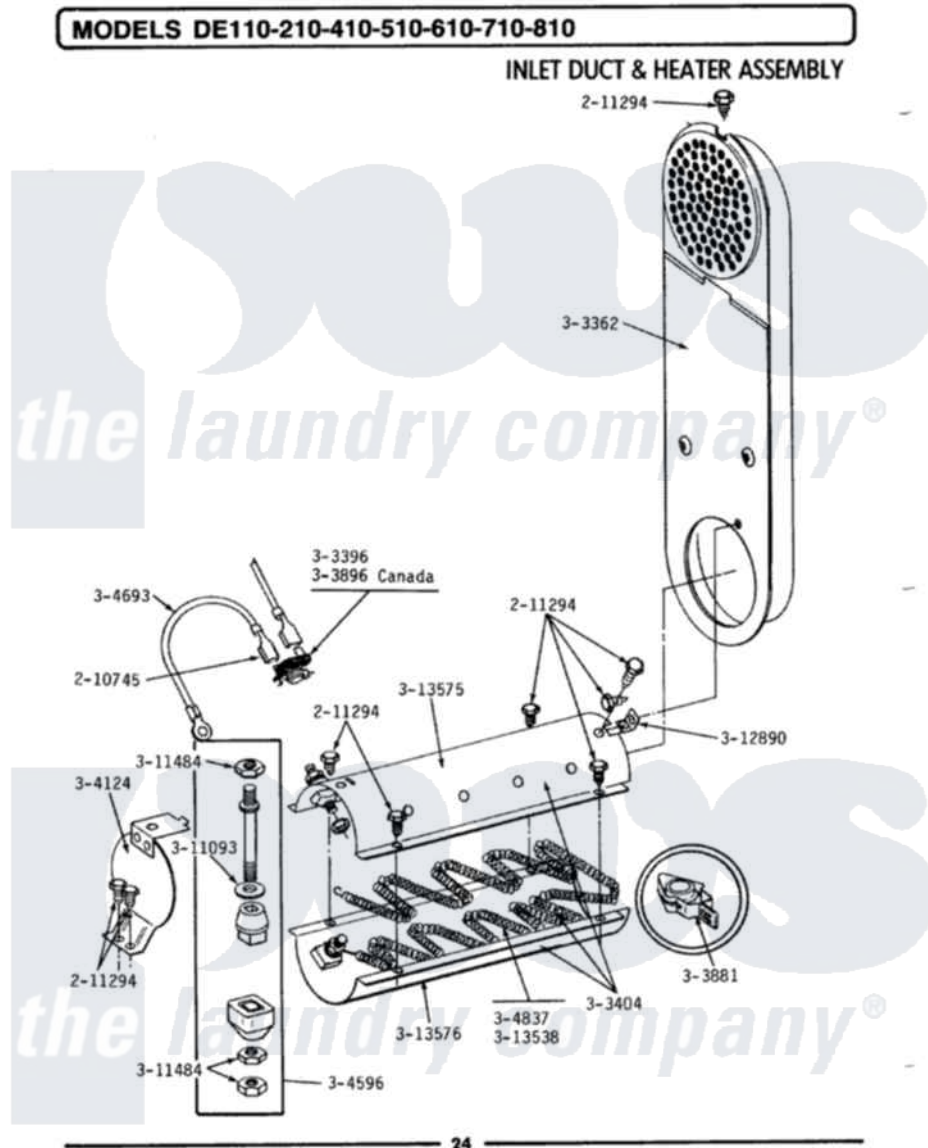

Maytag GDE710 04 - INLET DUCT & HEATER ASSEMBLY

Maytag Residential Maytag GDE710 Dryer Parts Parts Diagram 04 - INLET DUCT & HEATER ASSEMBLY
 Click on the part number to view part

Item	Original Part Number	Replaced By	Status	Part Description
1	210745			Wire Terminal
2	211294	90767		Screw, 8A X 3/8 HeX Washer Head Tapping
3	Y303362			Inlet Duct Assembly - DE
4	303396			Thermostat, Hi-Limit
5	Y303404			Heater Assembly Complete
6	Y303881			Clip And Insulator Assembly
7	303896			Hi-Limit Thermostat-Canada
8	304124		Not Available	HEATER SHIELD
9	Y304596			Terminal Insulator Assembly
10	Y304693			Jumper Wire
11	Y304837	W10116793		Element
12	311093			Washer, Terminal Connection
13	311484	112432		Nut
14	Y312890			Retainer, Heater Chamber
15	Y313576			Heater Chamber, Bottom
"	Y313538			Heater Element 240 Volt