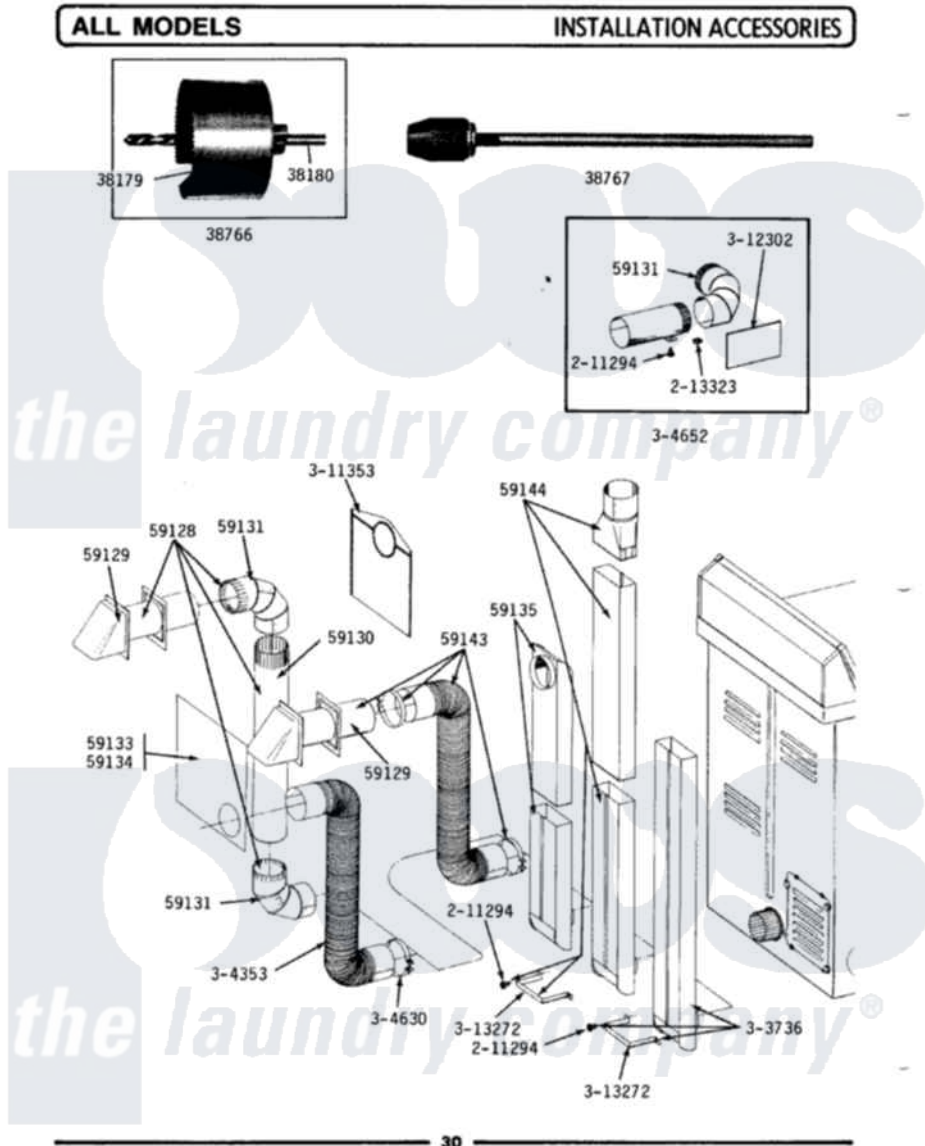

Maytag GDE710 05 - INSTALLATION ACCESSORIES

Maytag [Residential Maytag GDE710 Dryer Parts](#) Parts Diagram 05 - INSTALLATION ACCESSORIES
 Click on the part number to view part

Item	Original Part Number	Replaced By	Status	Part Description
1	038179		Not Available	BLADE, SAW
2	038180		Not Available	REPLACEMENT DRILL
3	038766		Not Available	HOLE SAW W/DRILL BIT
4	038767			Extension Chuck, Drill
5	Y059128			Standard 4" Vent Kit
6	Y059129	4396007RW		Vent Hood
7	Y059130			Pipe, Venting
8	Y059131			Elbow, Venting
9	059133		Not Available	ALUMINUM WINDOW 4X12X18
10	Y059134			PLATE, ALUM. WINDOW (15"X20")
11	Y059135			Vent Duct Assembly
12	Y059143			Flexible Vent Kit
13	059144		Not Available	RECTANGULAR VENT KIT
14	211294	90767		Screw, 8A X 3/8 Hex Washer Head Tapping

15	213323		Fastener, Exhaust Duct Kit
16	303736	Not Available	EXHAUST DEFLECTOR KIT
17	Y304353	4396010RP	6ft Scvent
18	Y304630		Clamp, Flexible Duct
19	Y304652		Exhaust Duct Kit
20	311353	Not Available	BAG, LINT (DACRON)
21	312302		Insulation, Exhaust Duct Kit
22	313272		Bracket, Exhaust Deflector